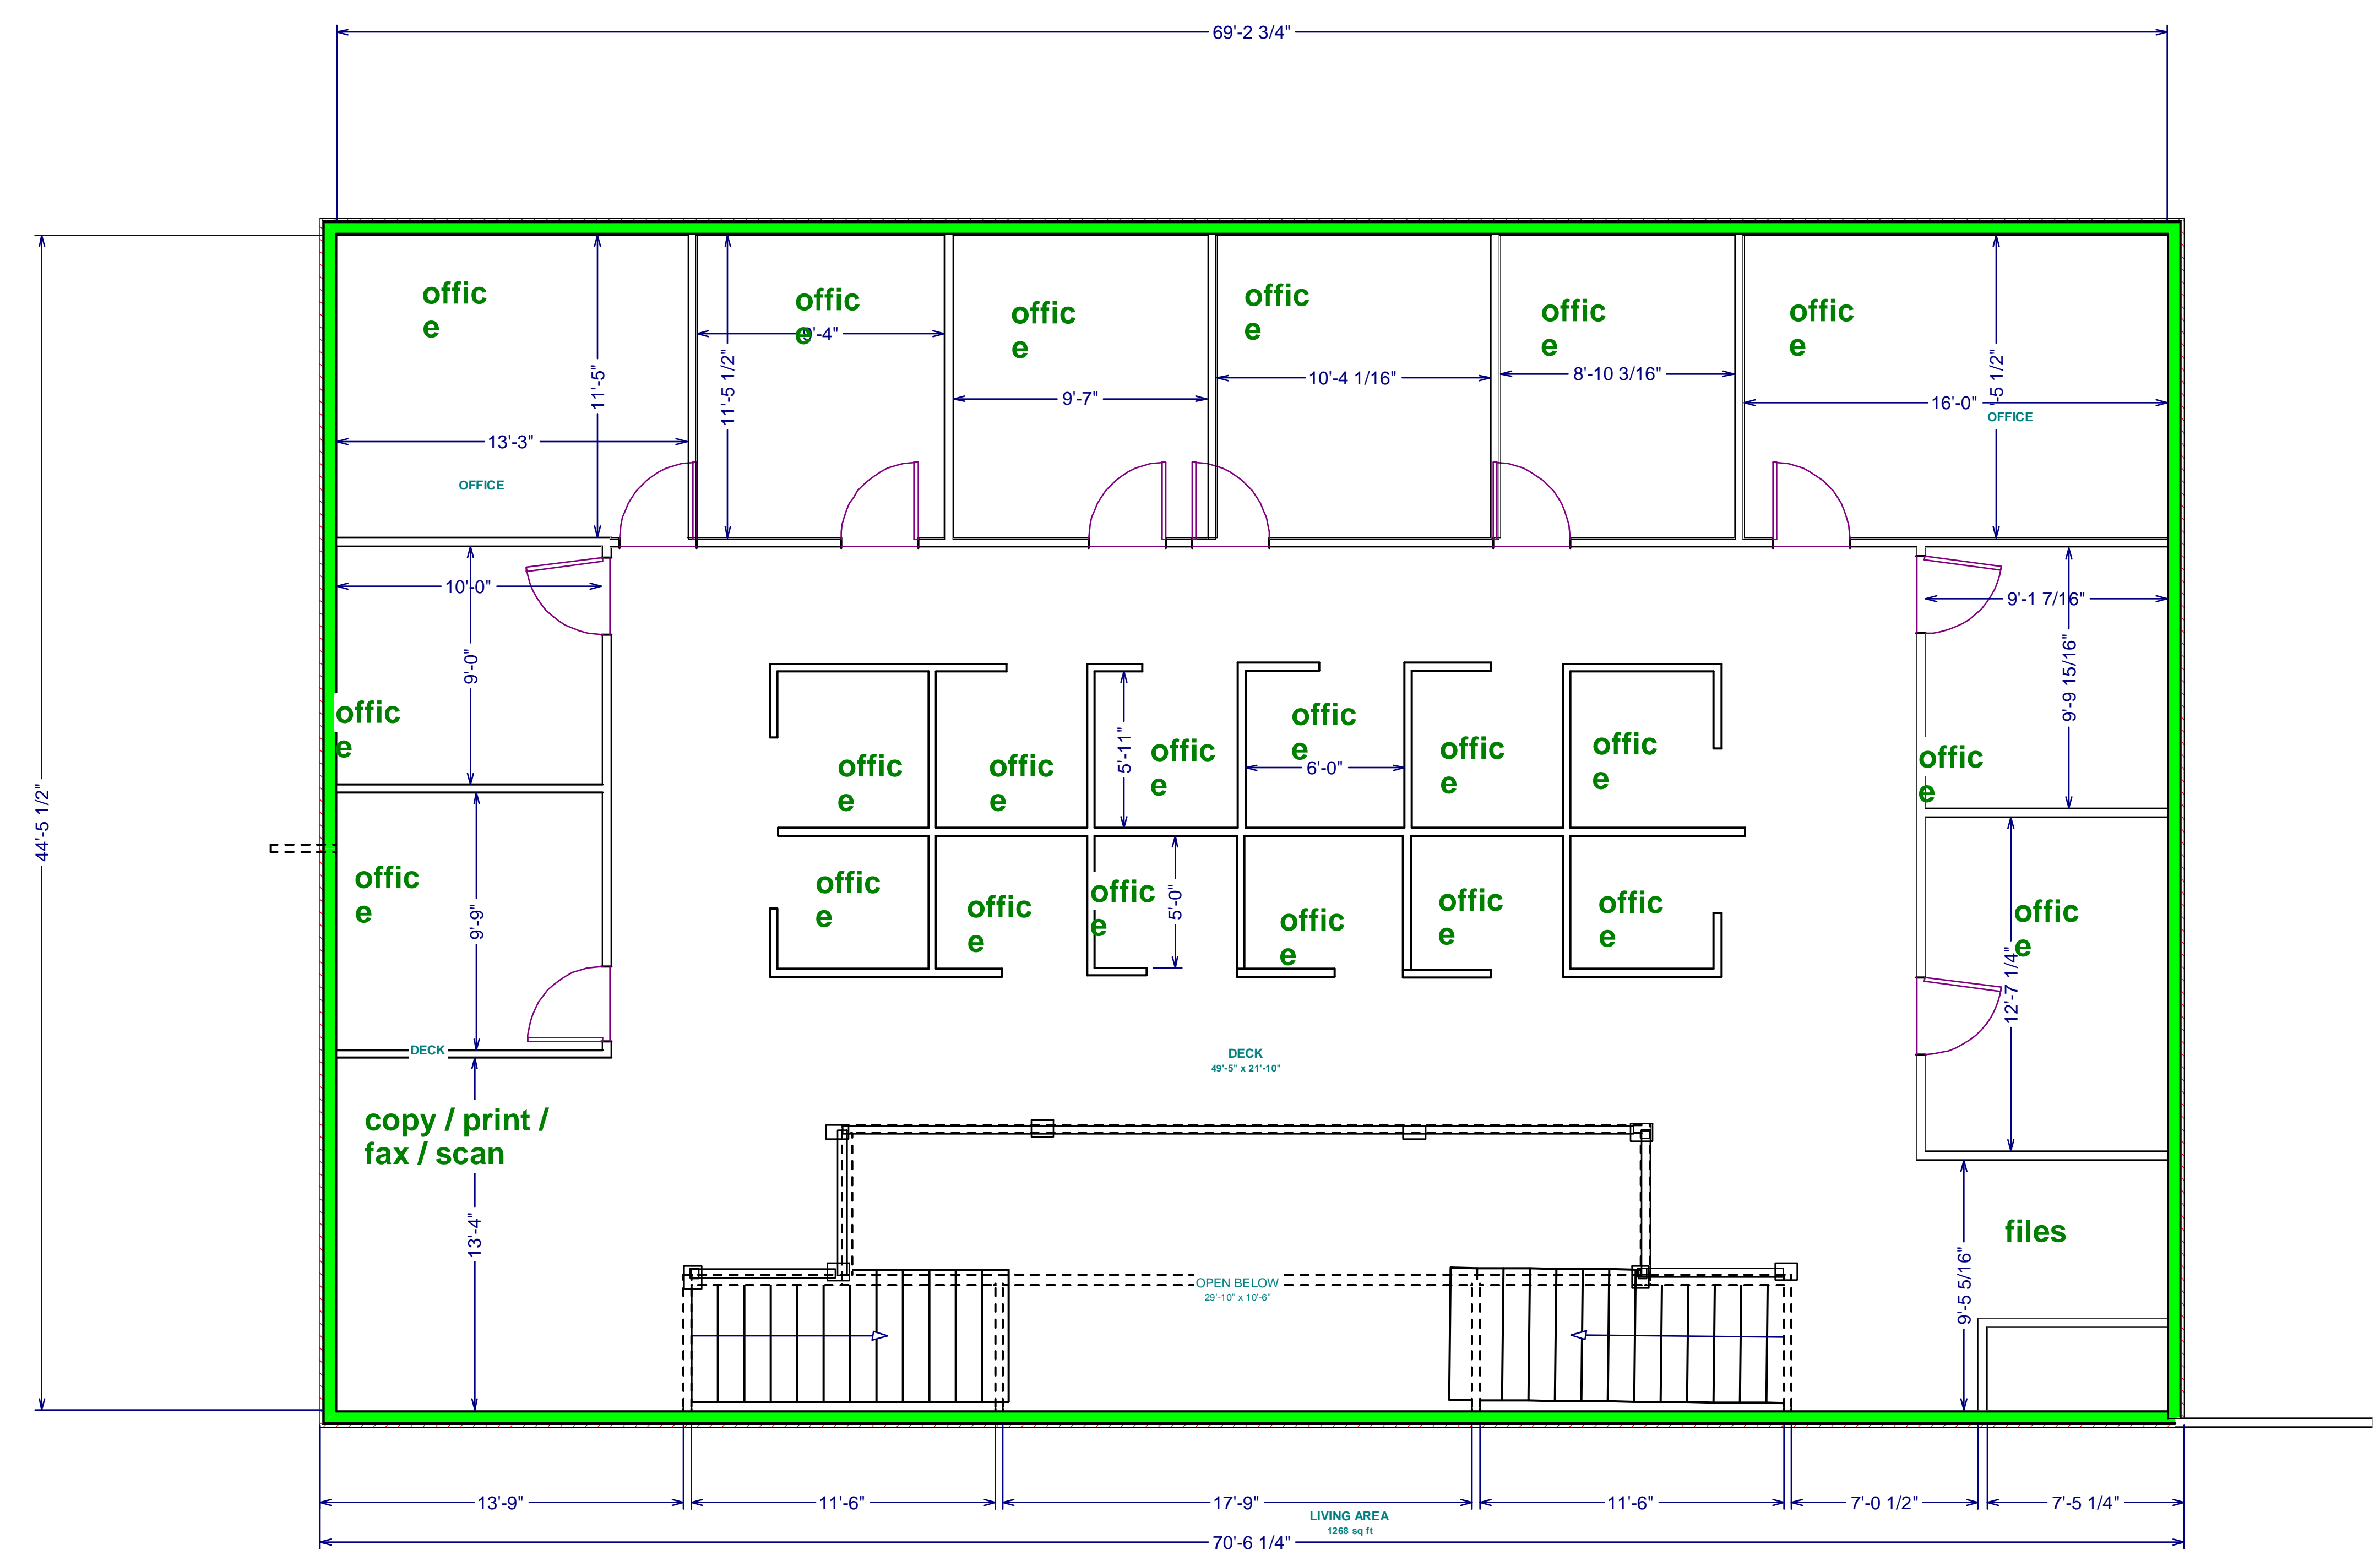

COPYRIGHT 2006 NEW HOME CONSTRUCTION, INC. May not be used for any purpose whatsoever without the express permission of the author of design.

REVISED
June 22, 2007
July 6, 2007
October 2, 2007

825 W. FRANCISCO BLVD, San Rafael

1 Gate Six Rd
Bldg A Suite D
Sausalito, CA 94965
Ph 415-331-3300
Fax 415-331-6800

Mezzanine: floorplan
Scale: 1/4" = 1'

A-4