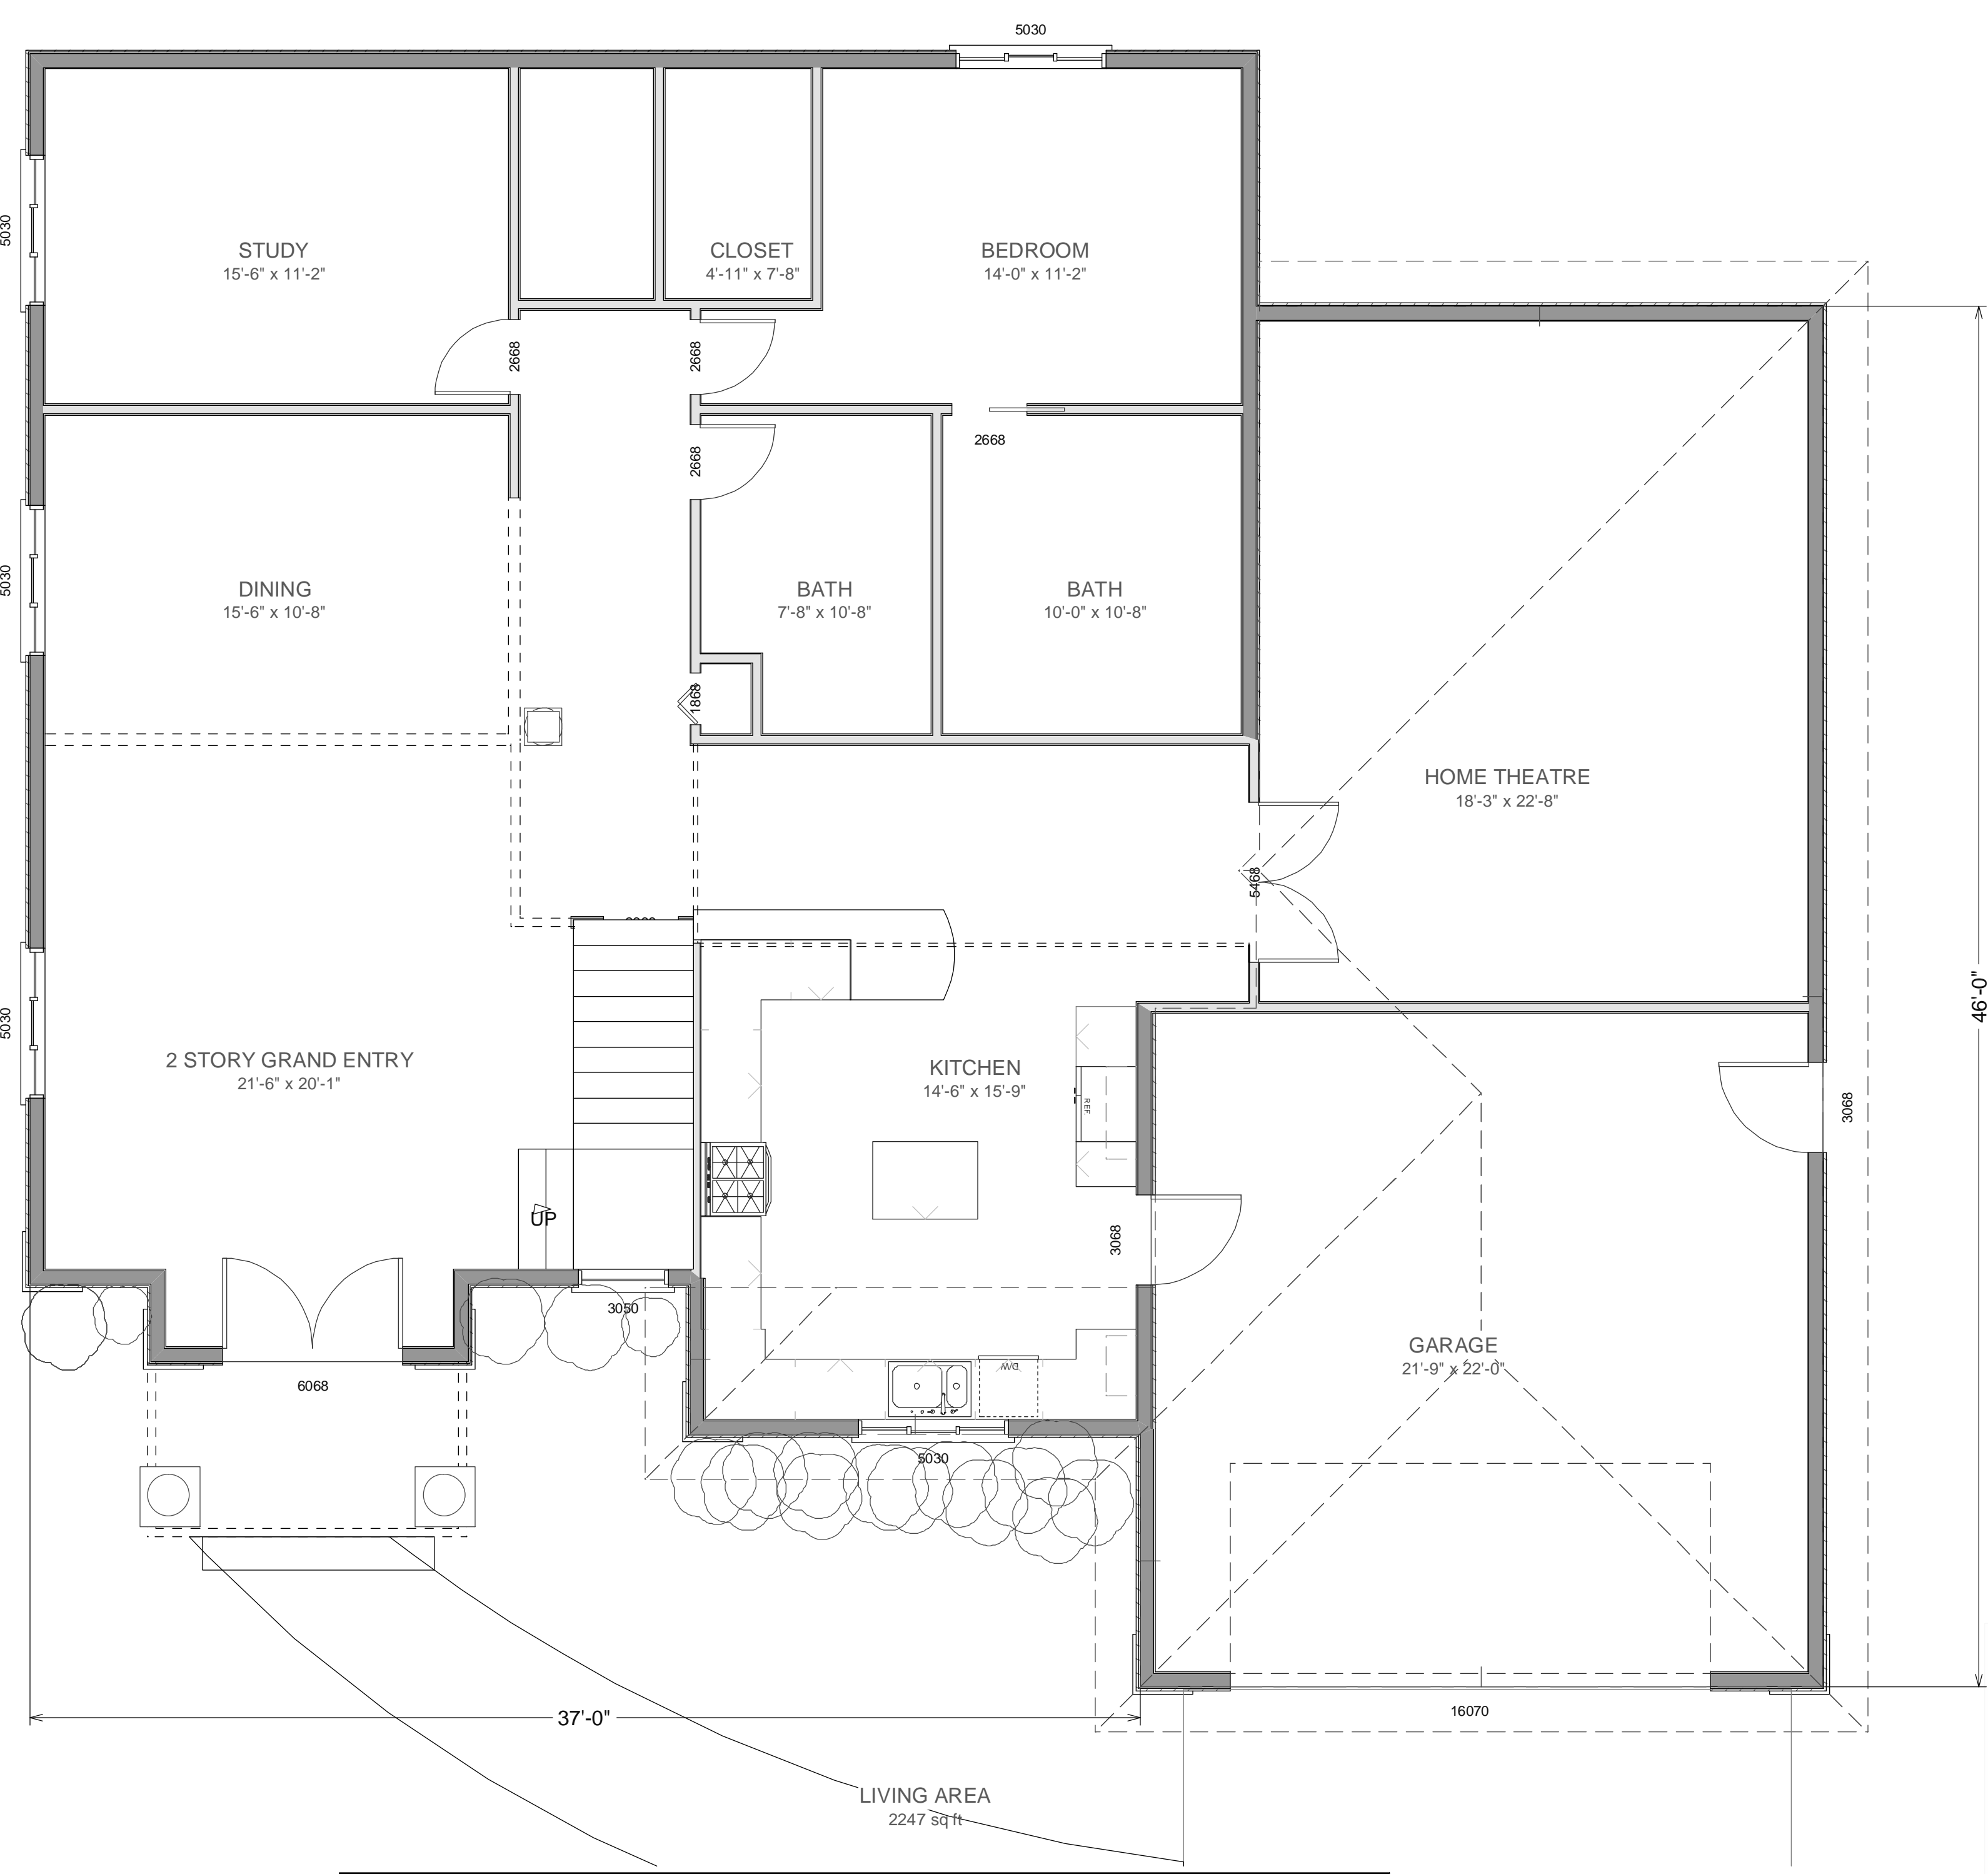

COPYRIGHT 2006 NEW HOME CONSTRUCTION, INC. May not be used for any purpose whatsoever without the express permission of the author of design.

REVISED
April 1, 2007

2130 Mill Rd, Novato CA 94947

A-6

1 Gate Six Rd
Bldg A Suite D
Sausalito, CA 94965
Ph 415-331-3300
Fax 415-331-6800

PROPOSED PLAN 5
SCALE 1/4" = 1'