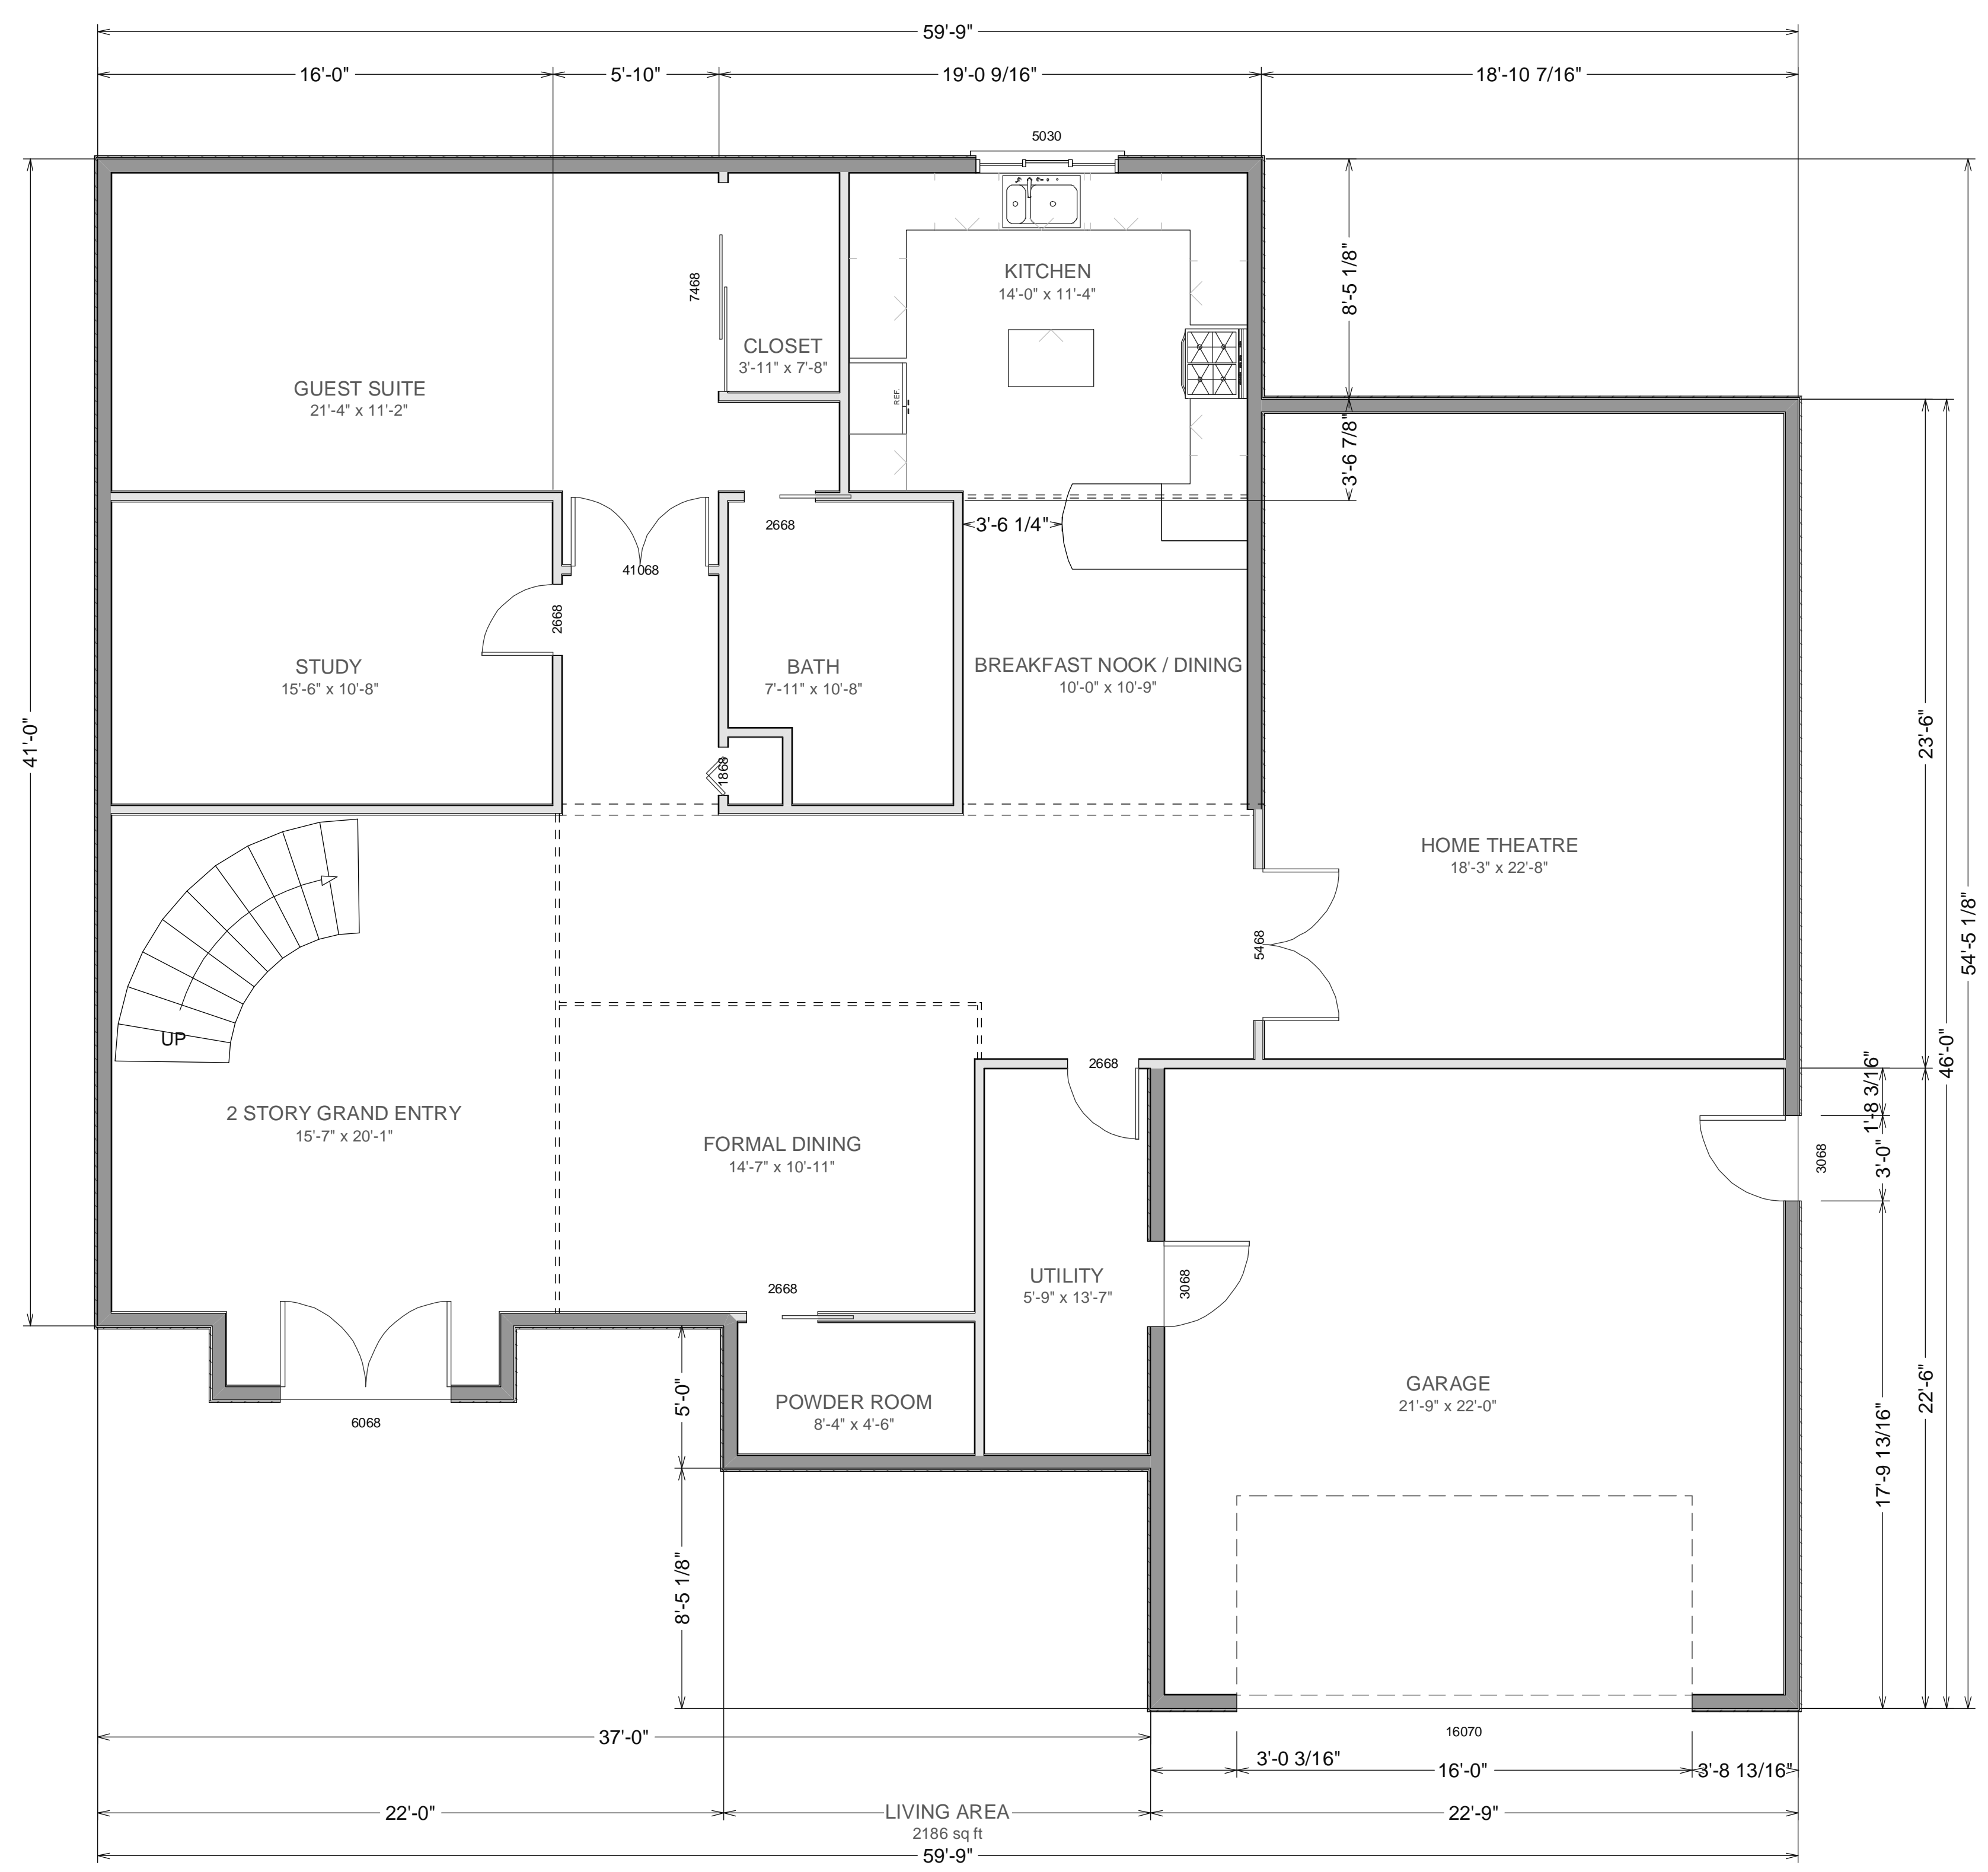

COPYRIGHT 2006 NEW HOME CONSTRUCTION, INC. May not be used for any purpose whatsoever without the express permission of the author of design.

REVISED
April 1, 2007

2130 Mill Rd, Novato CA 94947

1 Gate Six Rd
Bldg A Suite D
Sausalito, CA 94965
Ph 415-331-3300
Fax 415-331-6800

PROPOSED PLAN 3
SCALE 1/4" = 1'

A-4