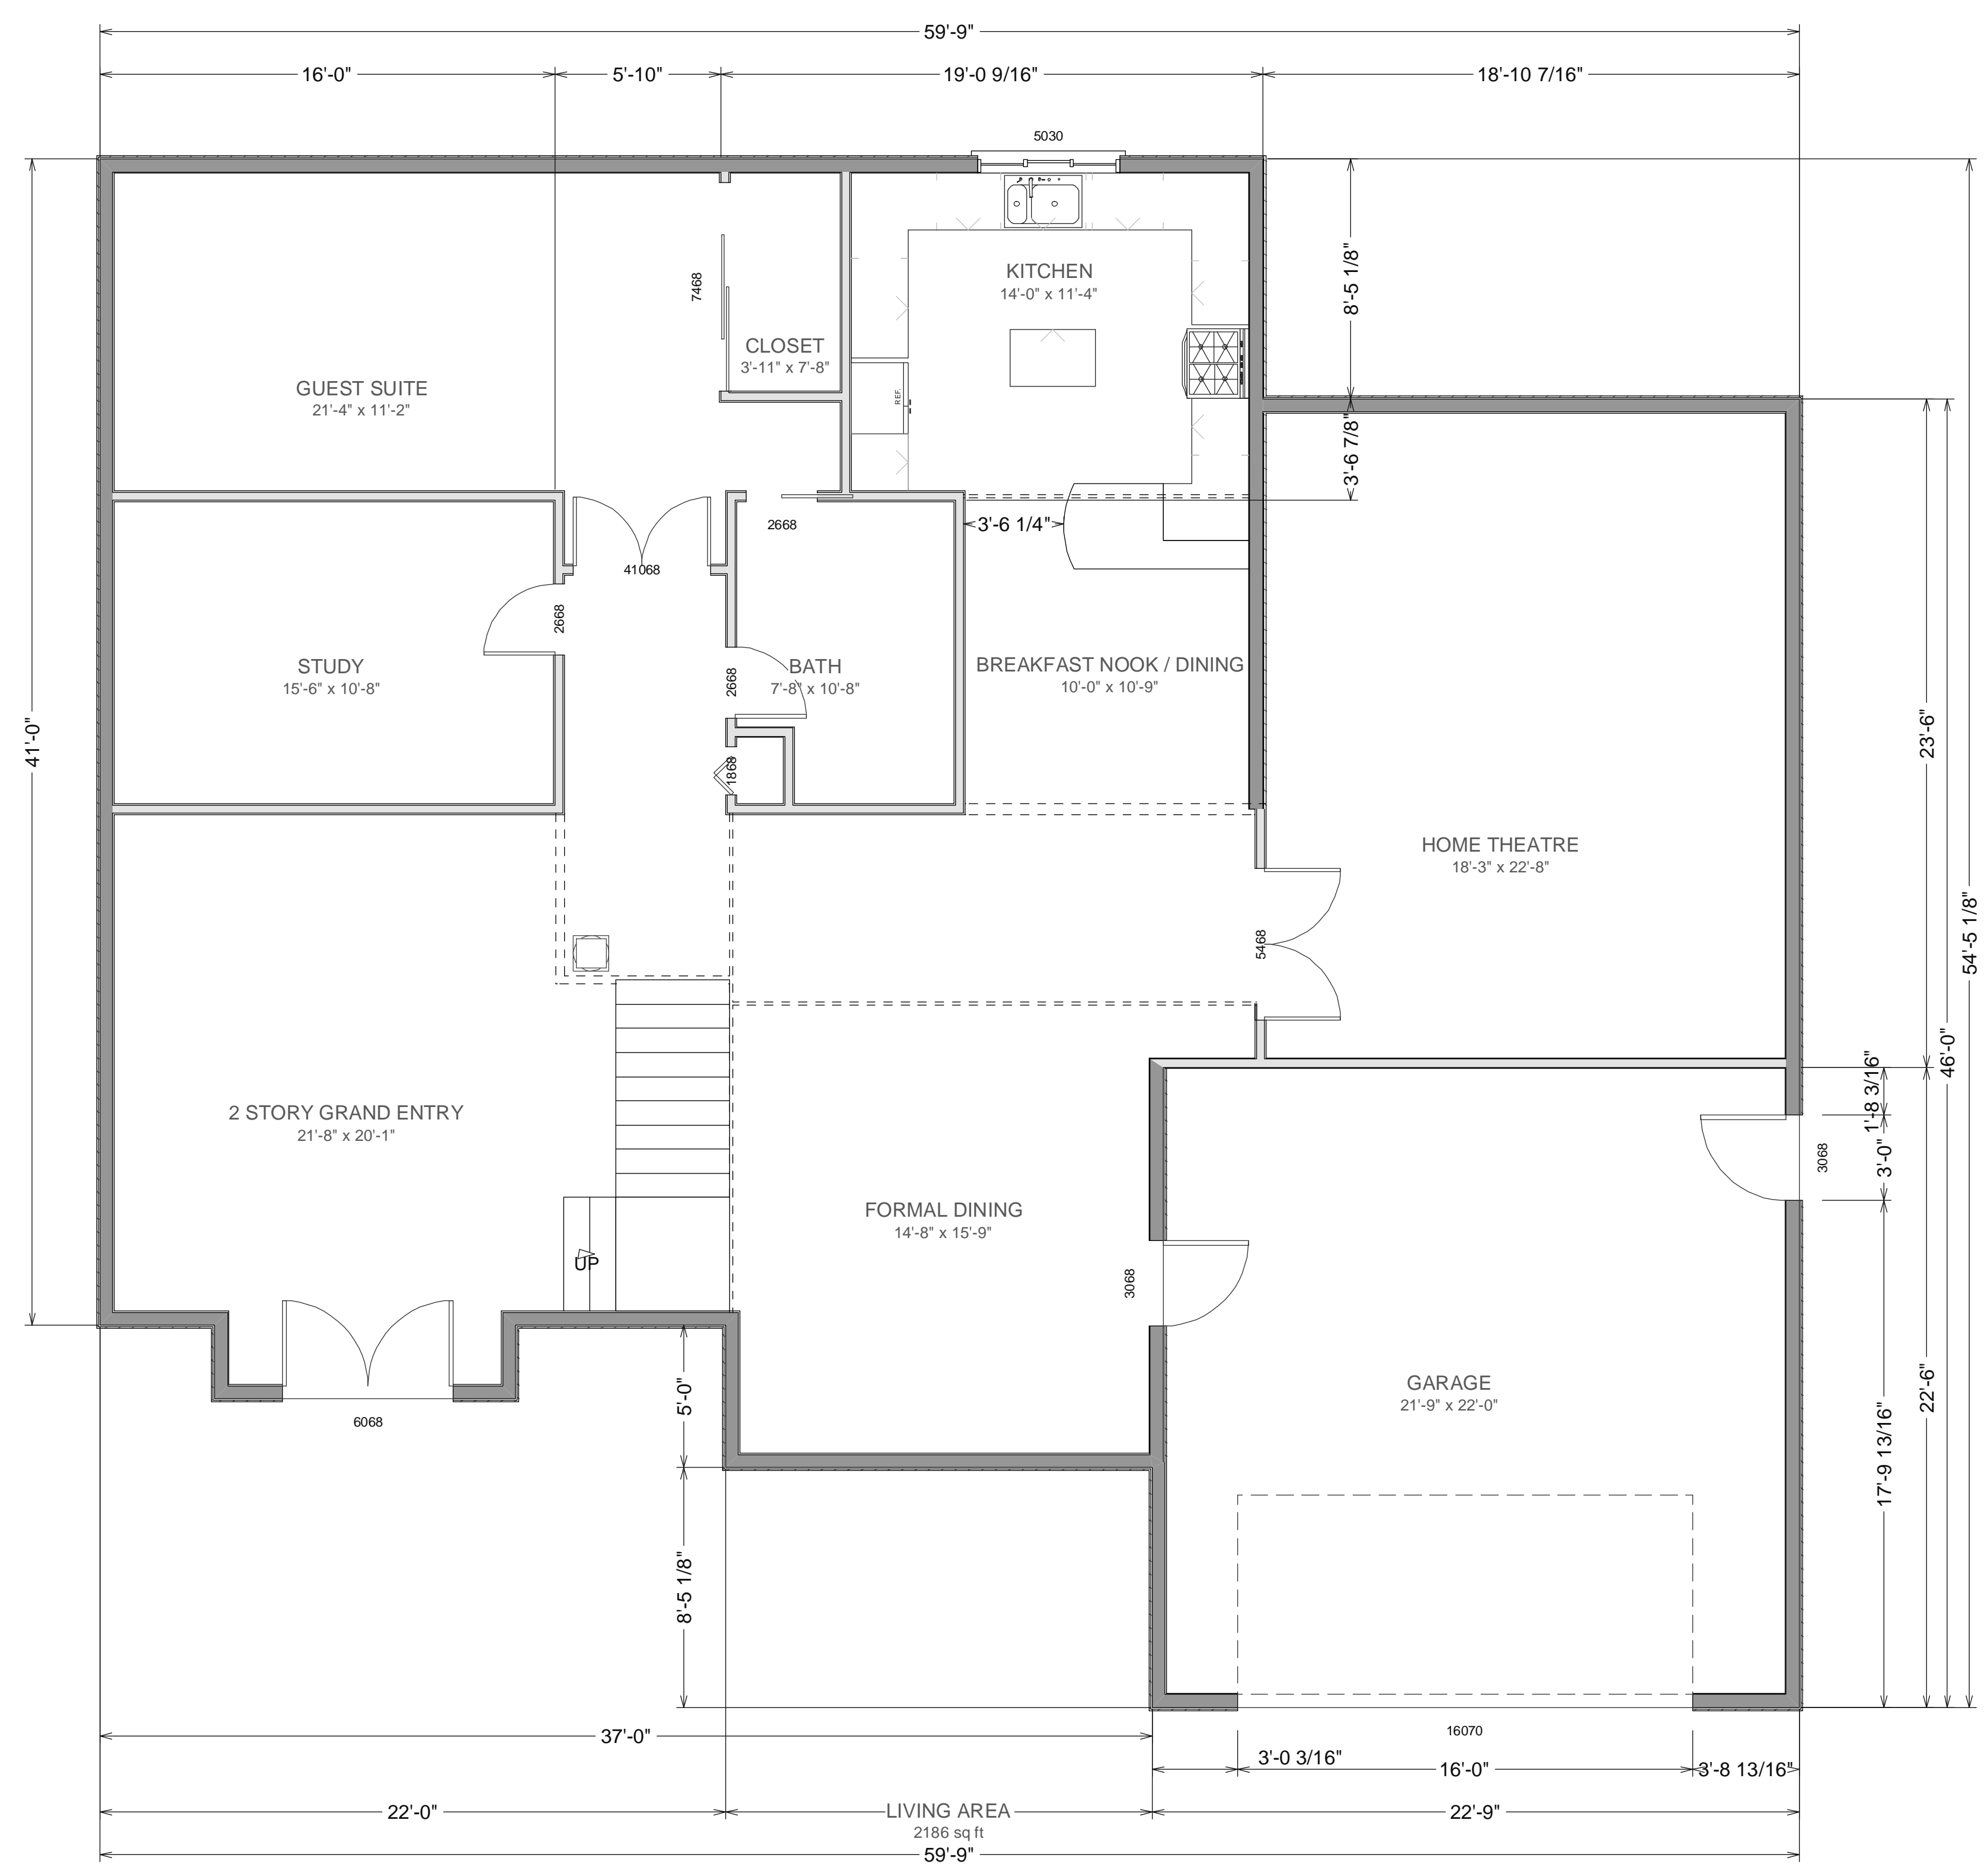

2130 Mill Rd, Novato CA 94947