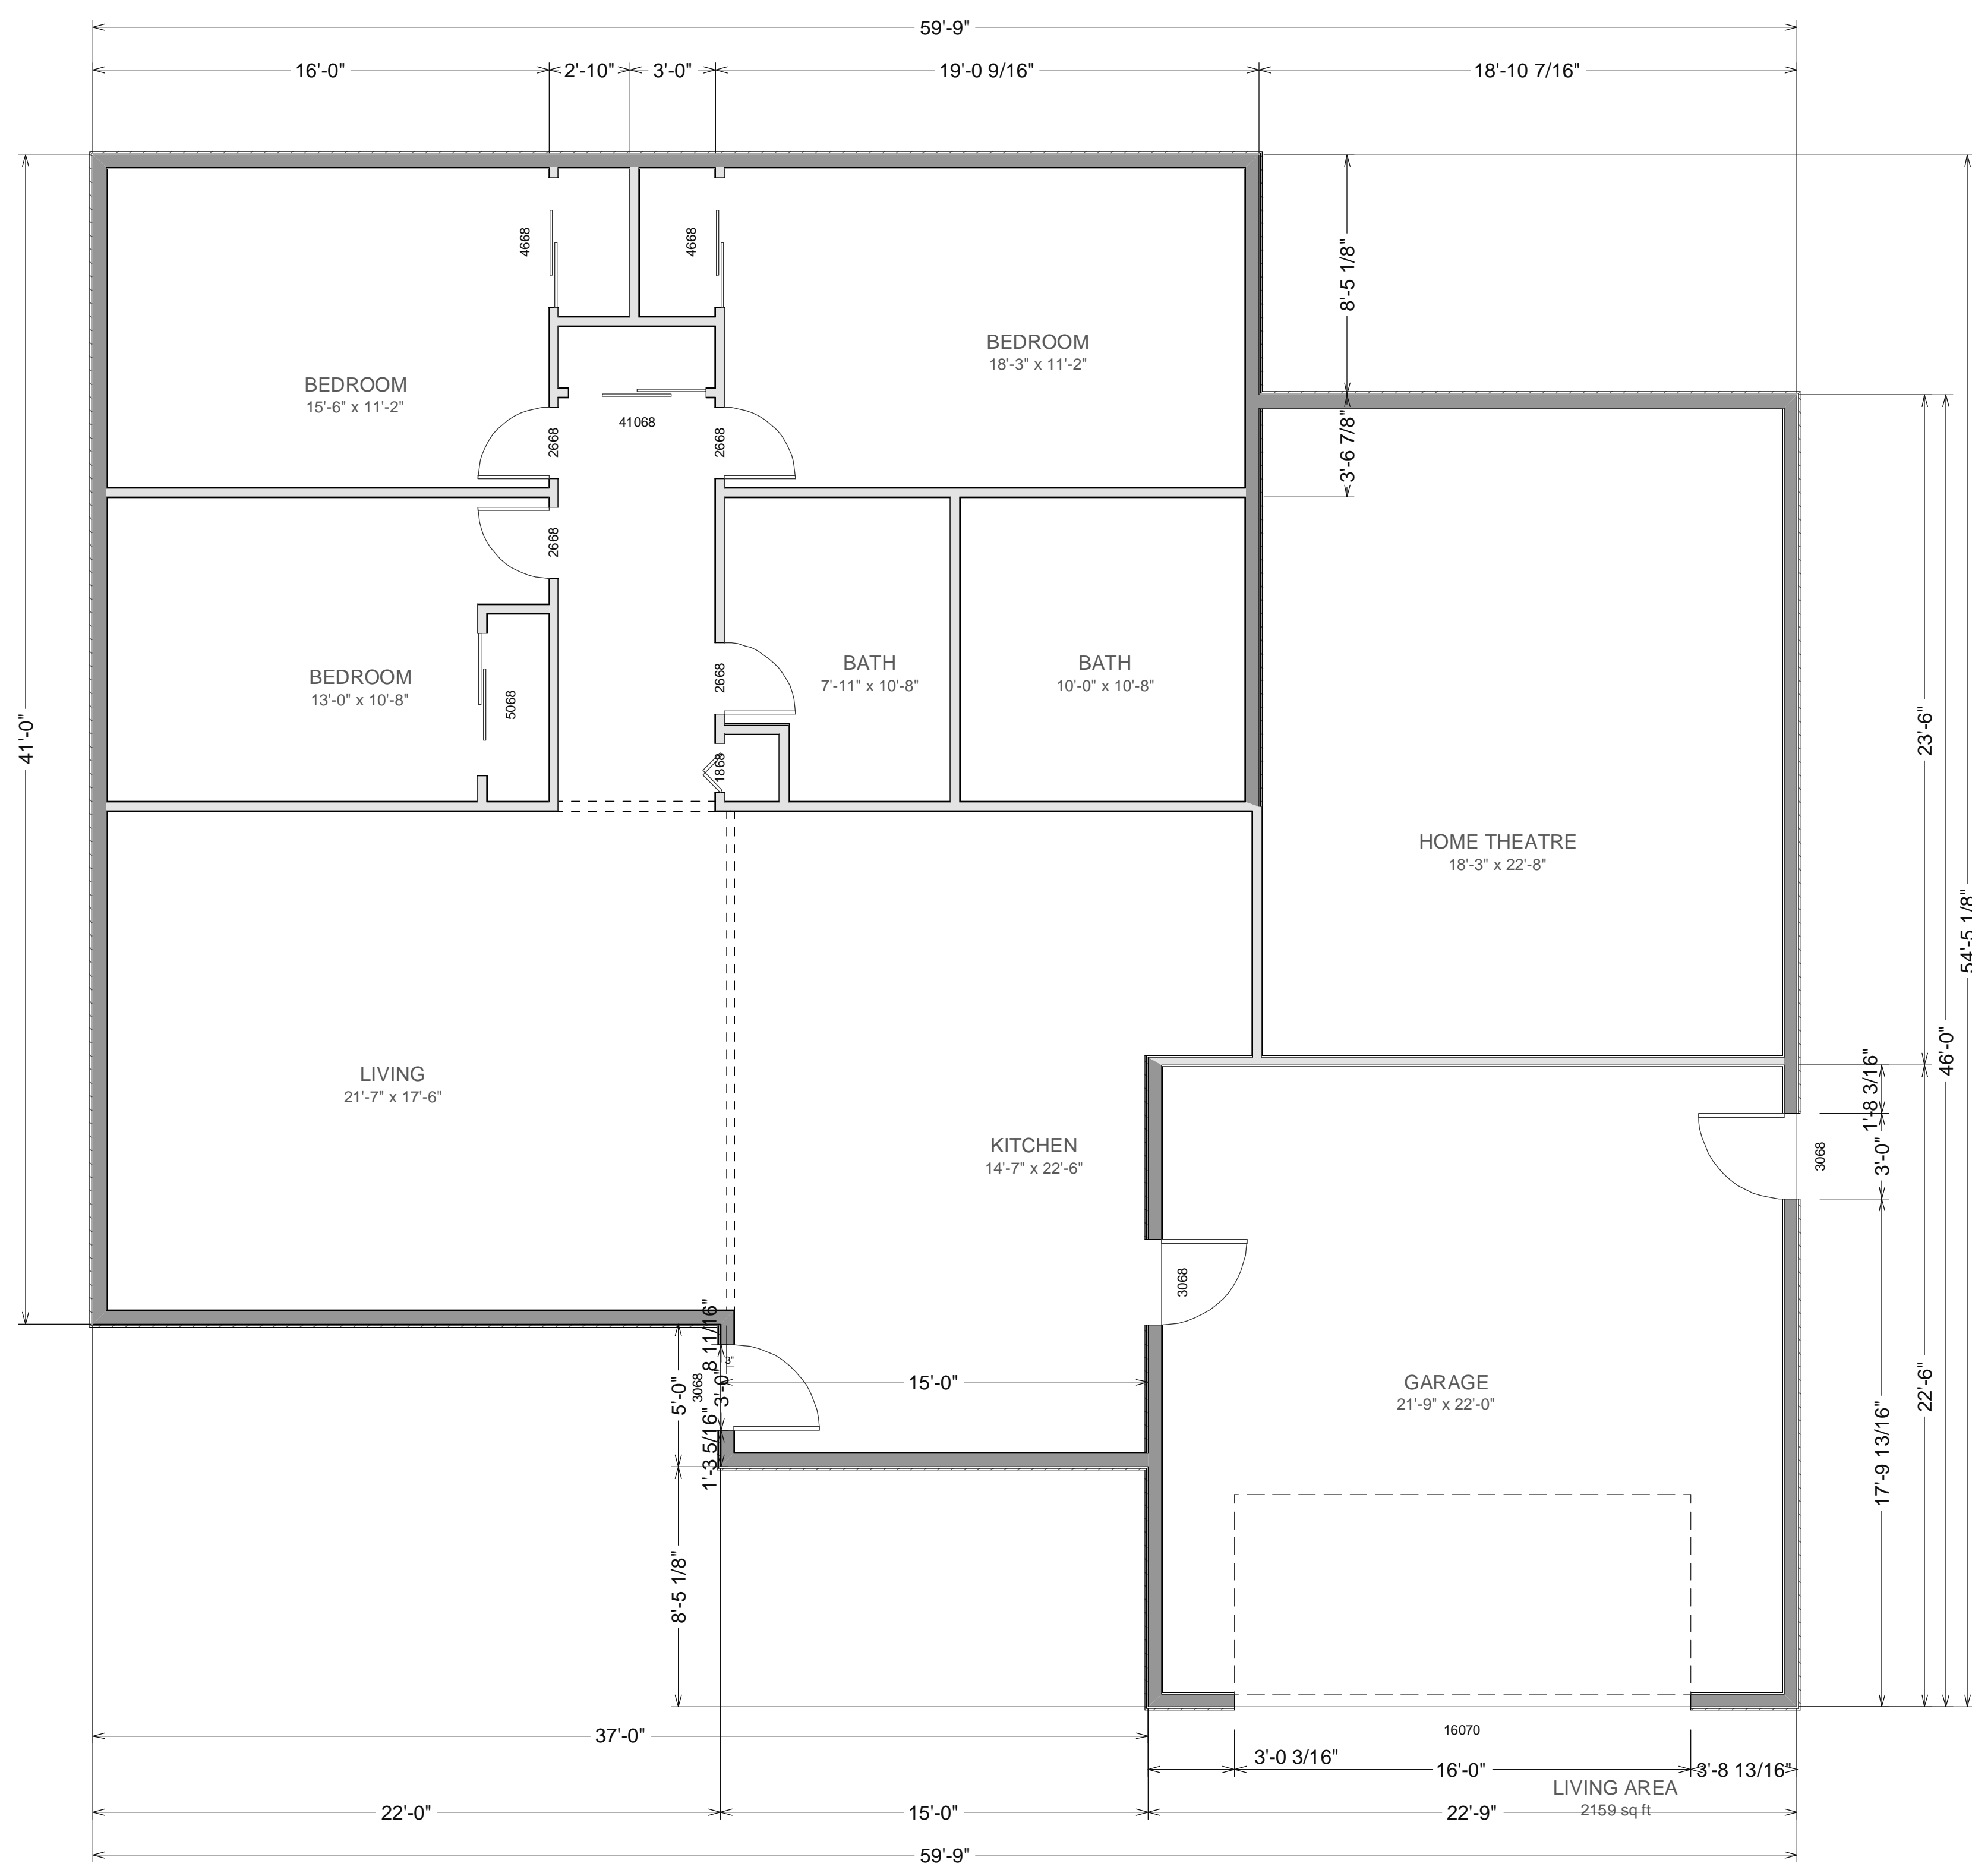

COPYRIGHT 2006 NEW HOME CONSTRUCTION, INC. May not be used for any purpose whatsoever without the express permission of the author of design.

REVISED
April 1, 2007

2130 Mill Rd, Novato CA 94947

1 Gate Six Rd
Bldg A Suite D
Sausalito, CA 94965
Ph 415-331-3300
Fax 415-331-6800

EXISTING HOME
Scale: 1/4" = 1'

A - 1