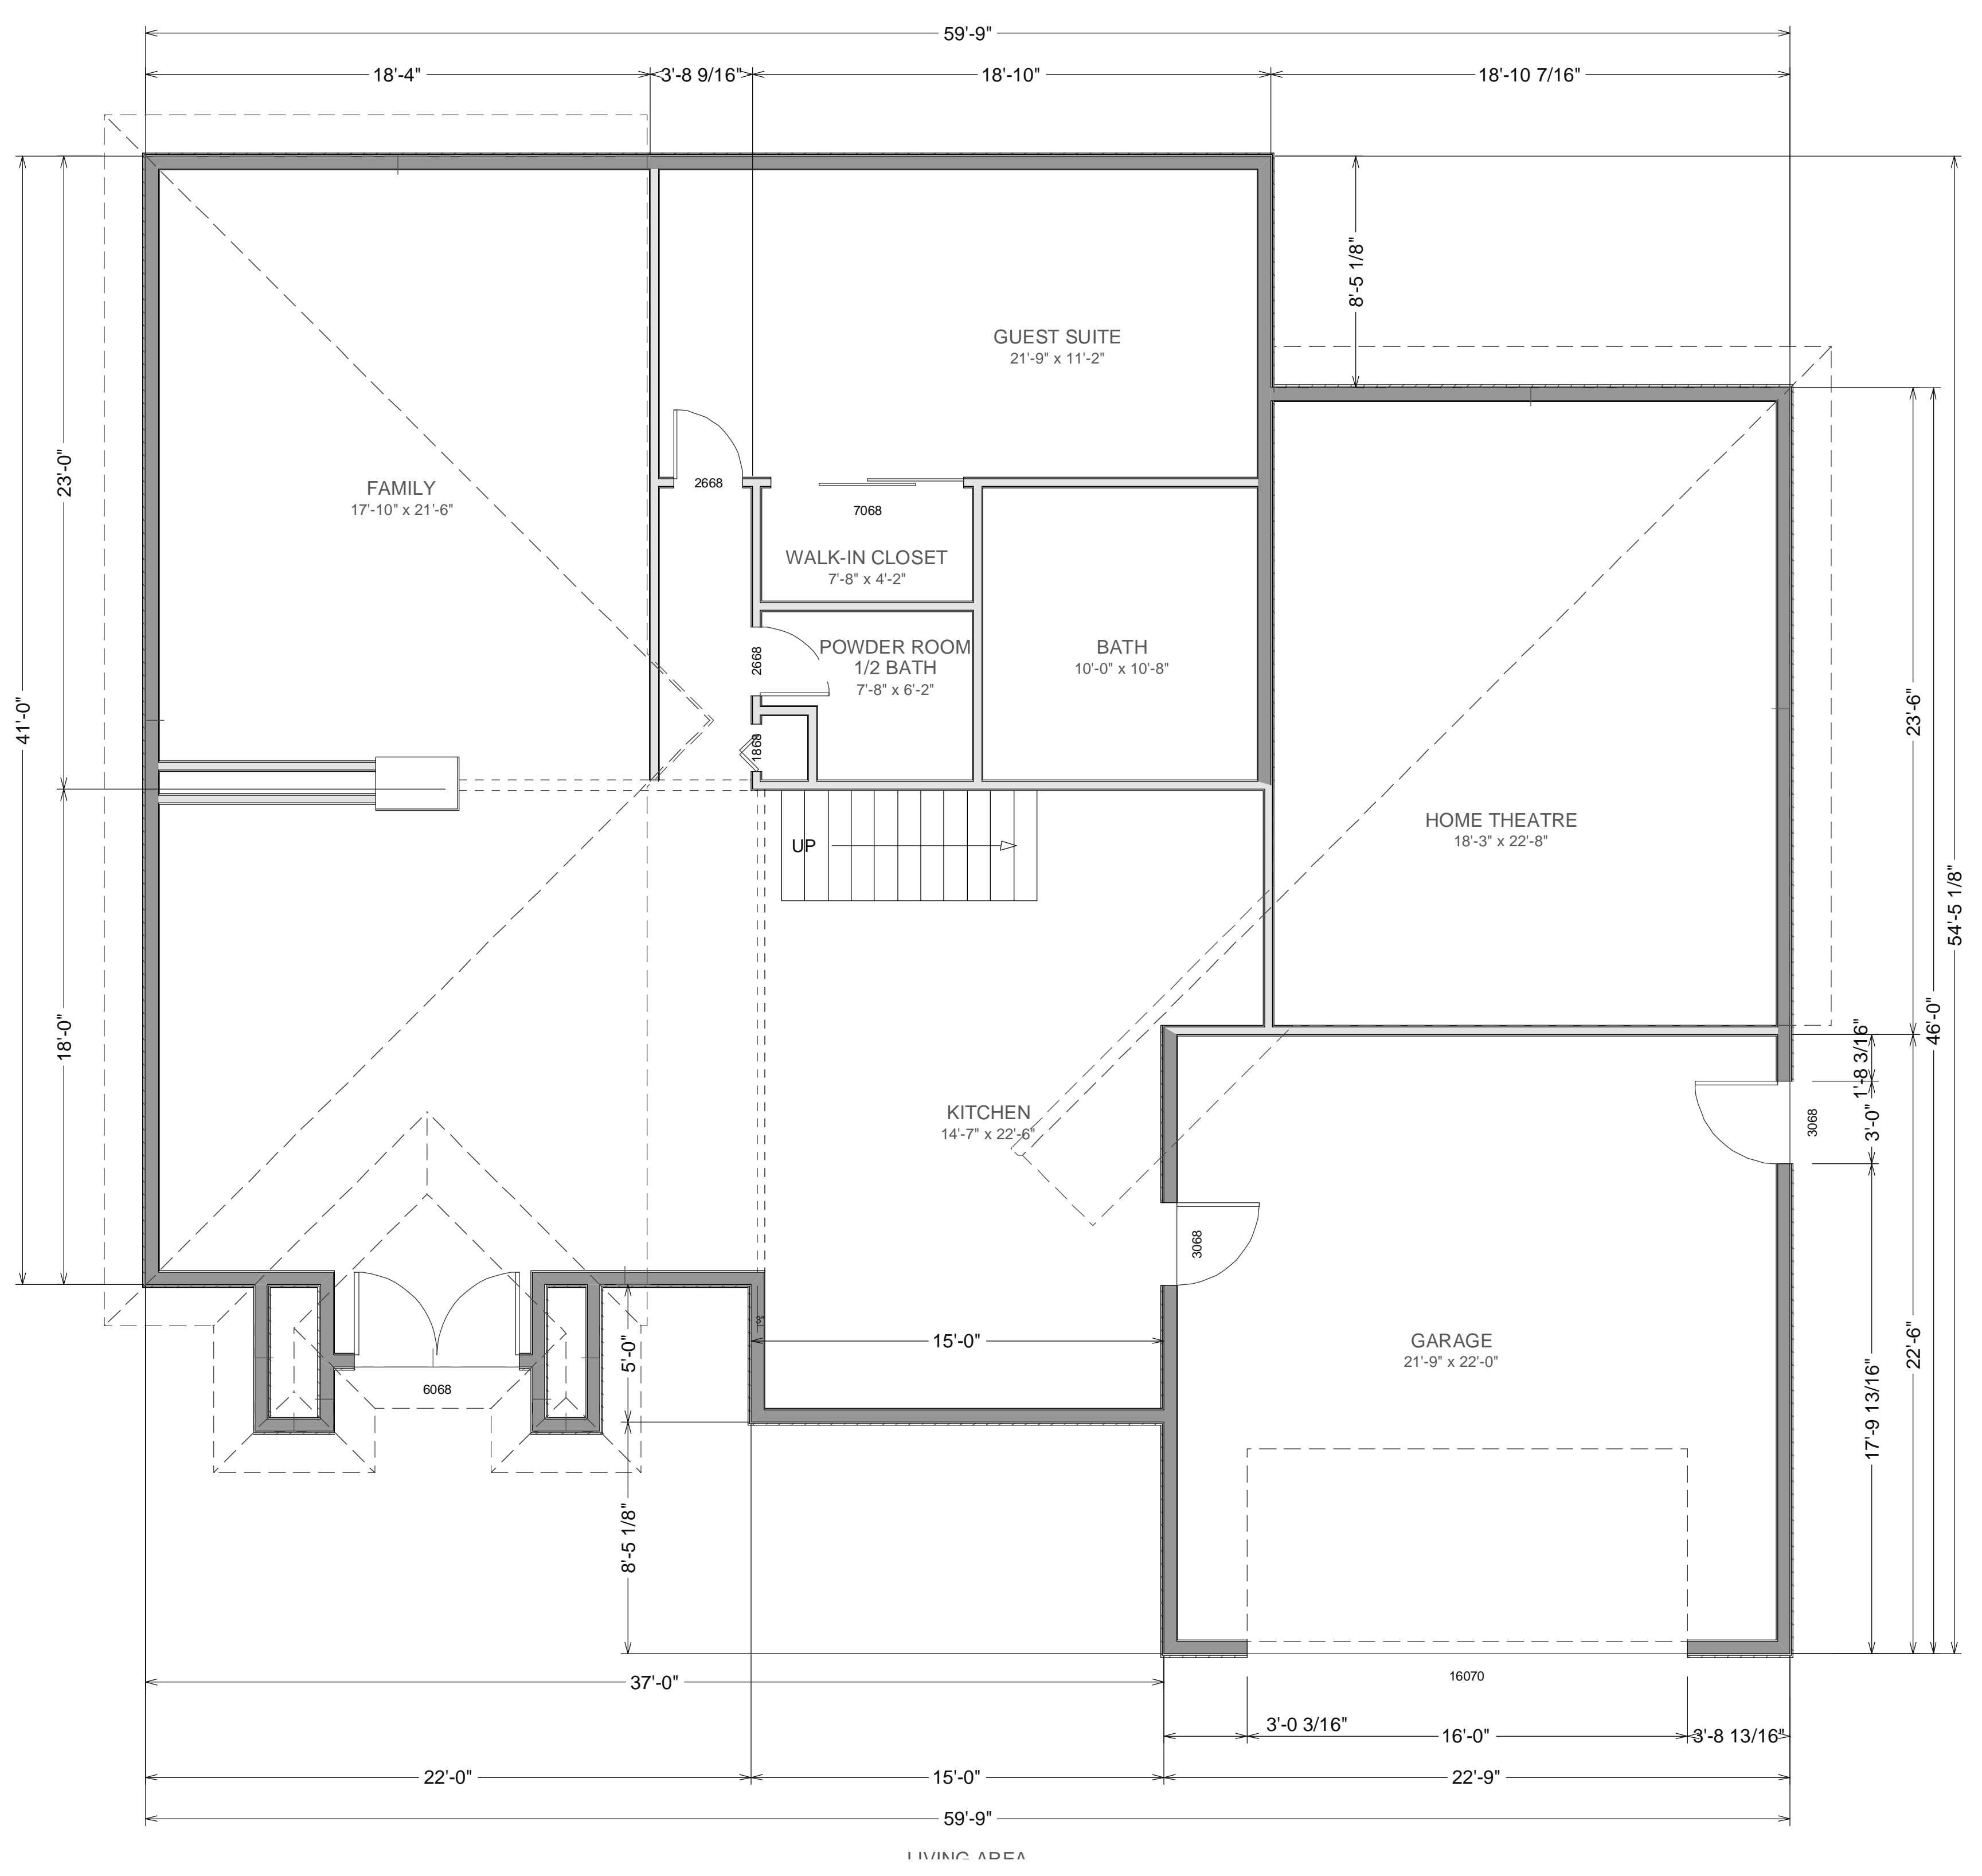

**EXISTING HOME**  
Scale: 1/4" = 1'

A - 1

2130 Mill Rd, Novato CA 94947

LIVING AREA  
1317 sq ft

**2130 Mill Rd, Novato CA 94947**

COPYRIGHT 2006 NEW HOME CONSTRUCTION, INC. May not be used for any purpose whatsoever without the express permission of the author of design.

**PROPOSED PLAN 5**  
**SCALE 1/4" = 1'**