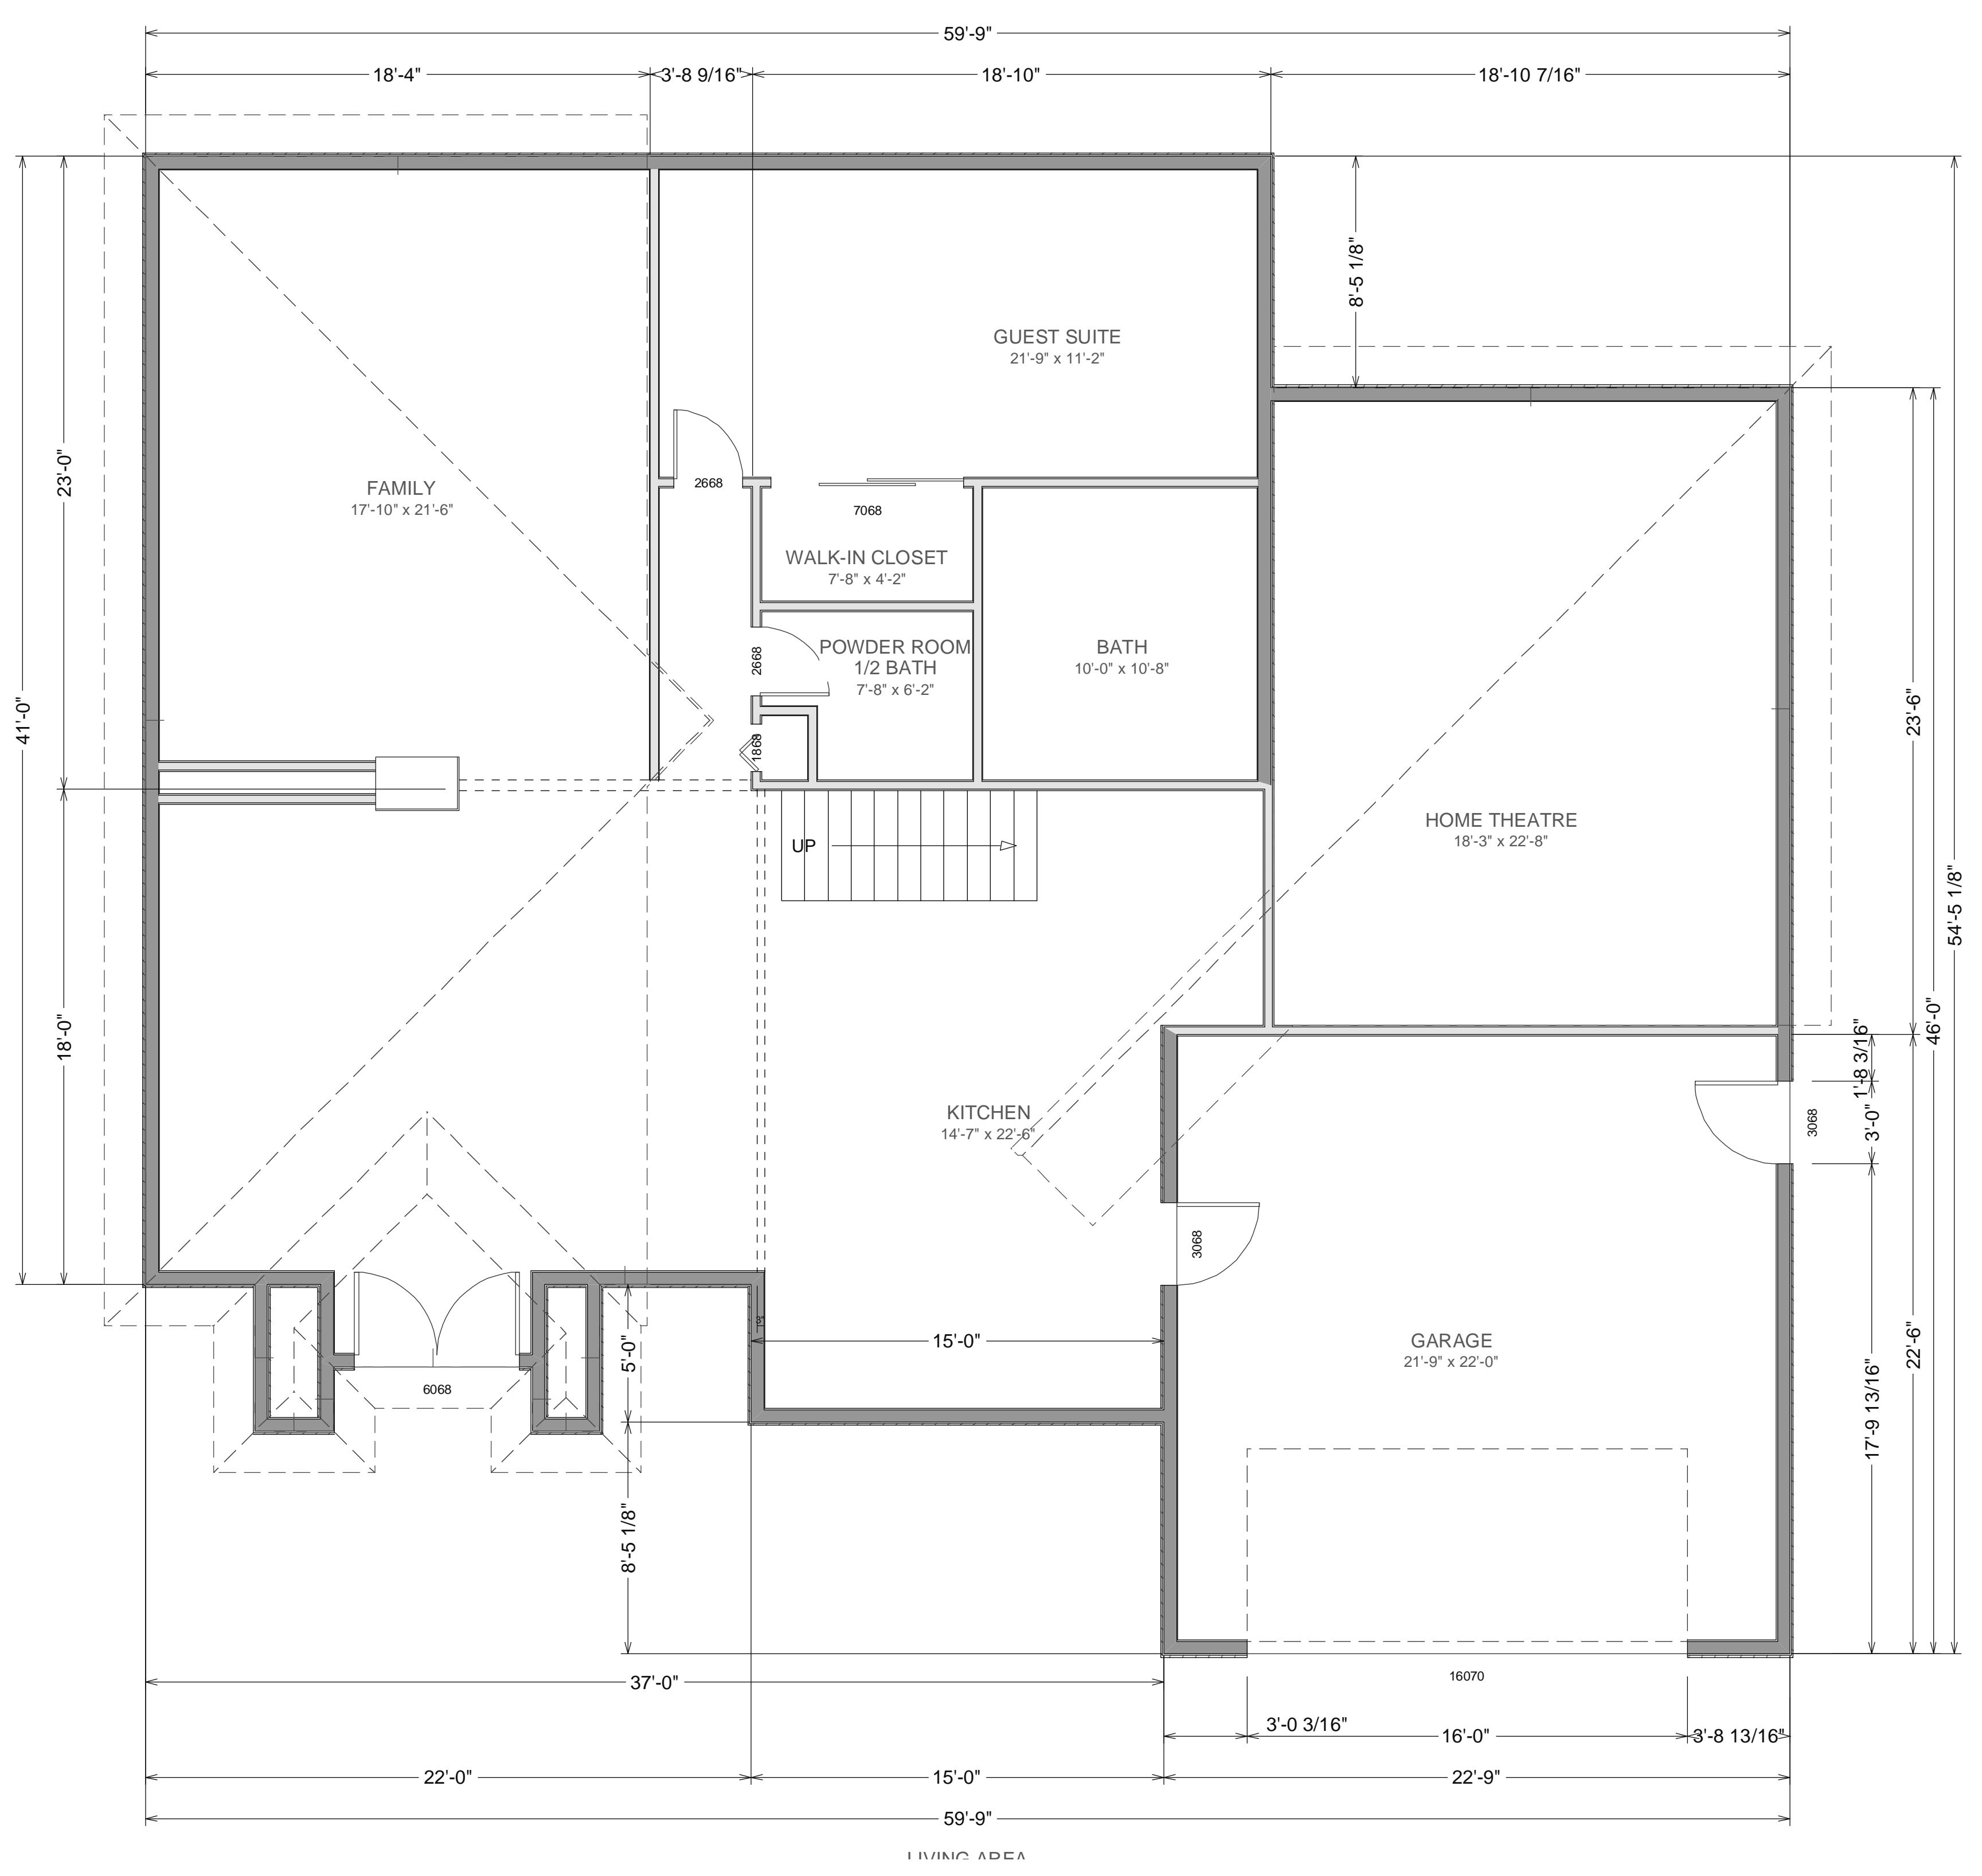

2130 Mill Rd, Novato CA 94947

2130 Mill Rd, Novato CA 94947

COPYRIGHT 2006 NEW HOME CONSTRUCTION, INC. May not be used for any purpose whatsoever without the express permission of the author of design.

REVISED  
April 1, 2007

LIVING AREA  
1317 sq ft

**2130 Mill Rd, Novato CA 94947**

1 Gate Six Rd  
Bldg A Suite D  
Sausalito, CA 94965  
Ph 415-331-3300  
Fax 415-331-6800

**PROPOSED PLAN 2**  
**SCALE 1/4" = 1'**

**A-3**

COPYRIGHT 2006 NEW HOME CONSTRUCTION, INC. May not be used for any purpose whatsoever without the express permission of the author of design.

**PROPOSED PLAN 5**  
**SCALE 1/4" = 1'**