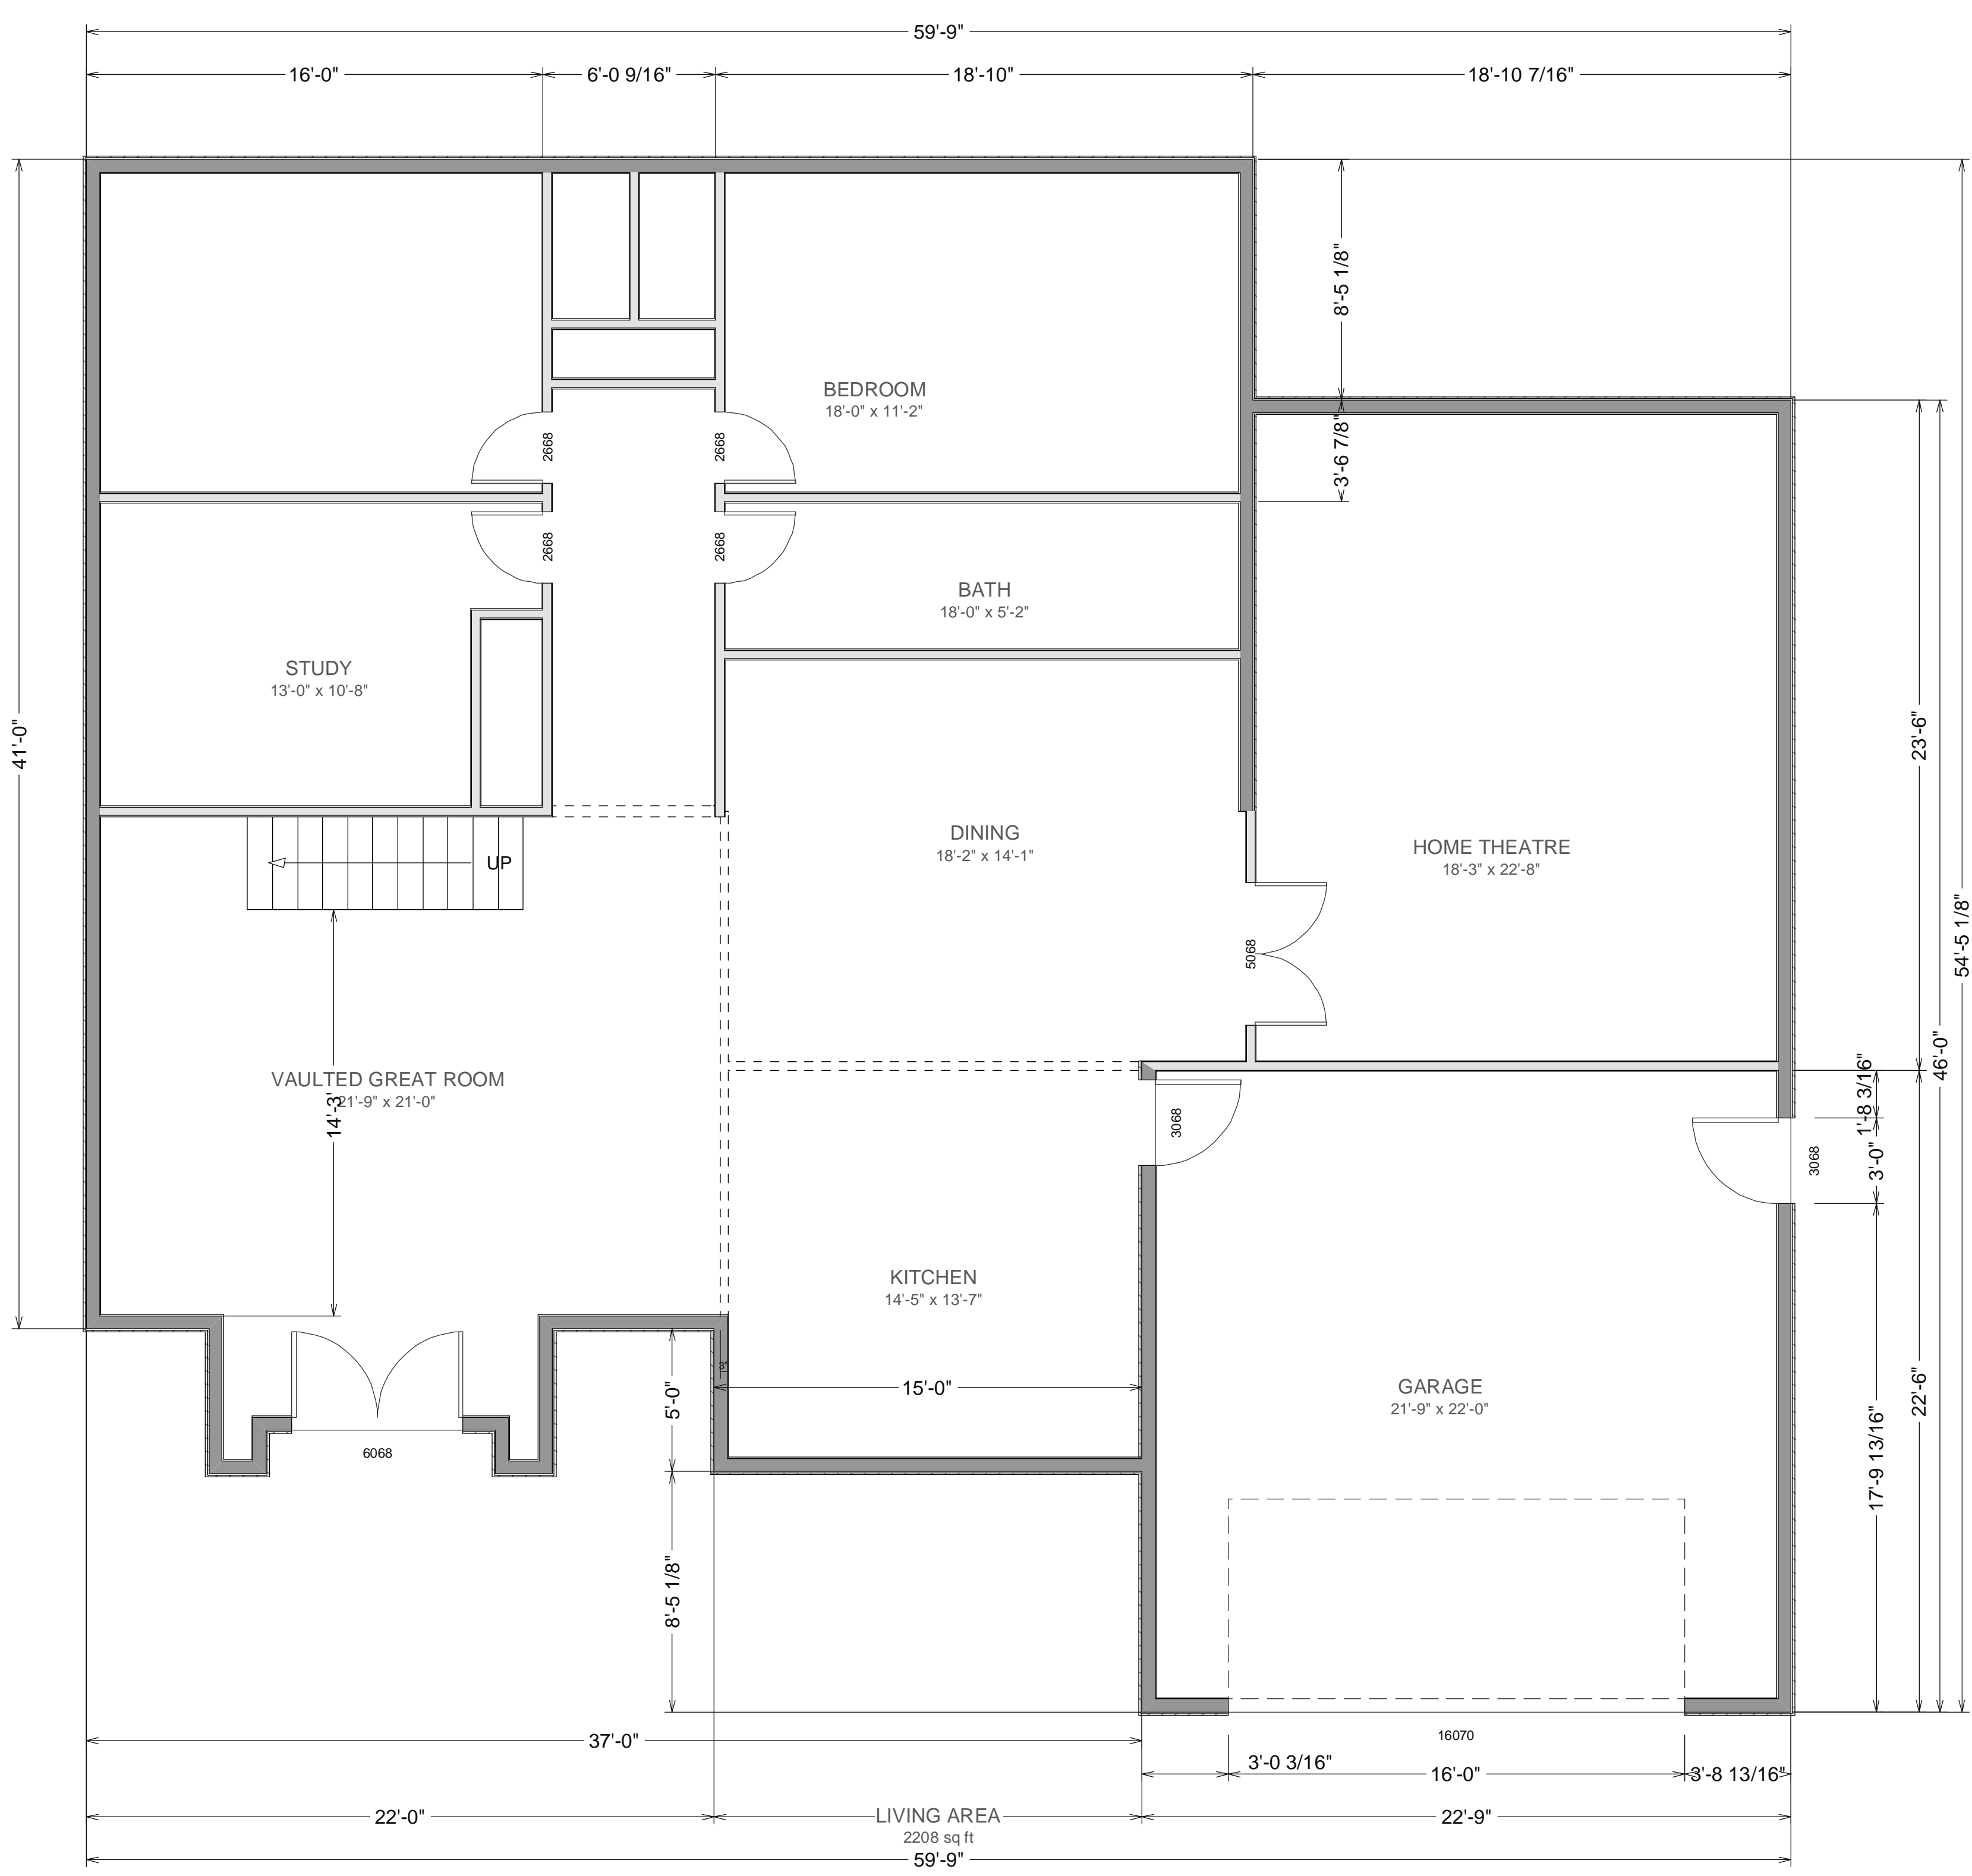

**EXISTING HOME**  
Scale: 1/4" = 1'

A - 1

2130 Mill Rd, Novato CA 94947

LIVING AREA  
1317 sq ft

**2130 Mill Rd, Novato CA 94947**

COPYRIGHT 2006 NEW HOME CONSTRUCTION, INC. May not be used for any purpose whatsoever without the express permission of the author of design.

**PROPOSED PLAN 5**  
**SCALE 1/4" = 1'**