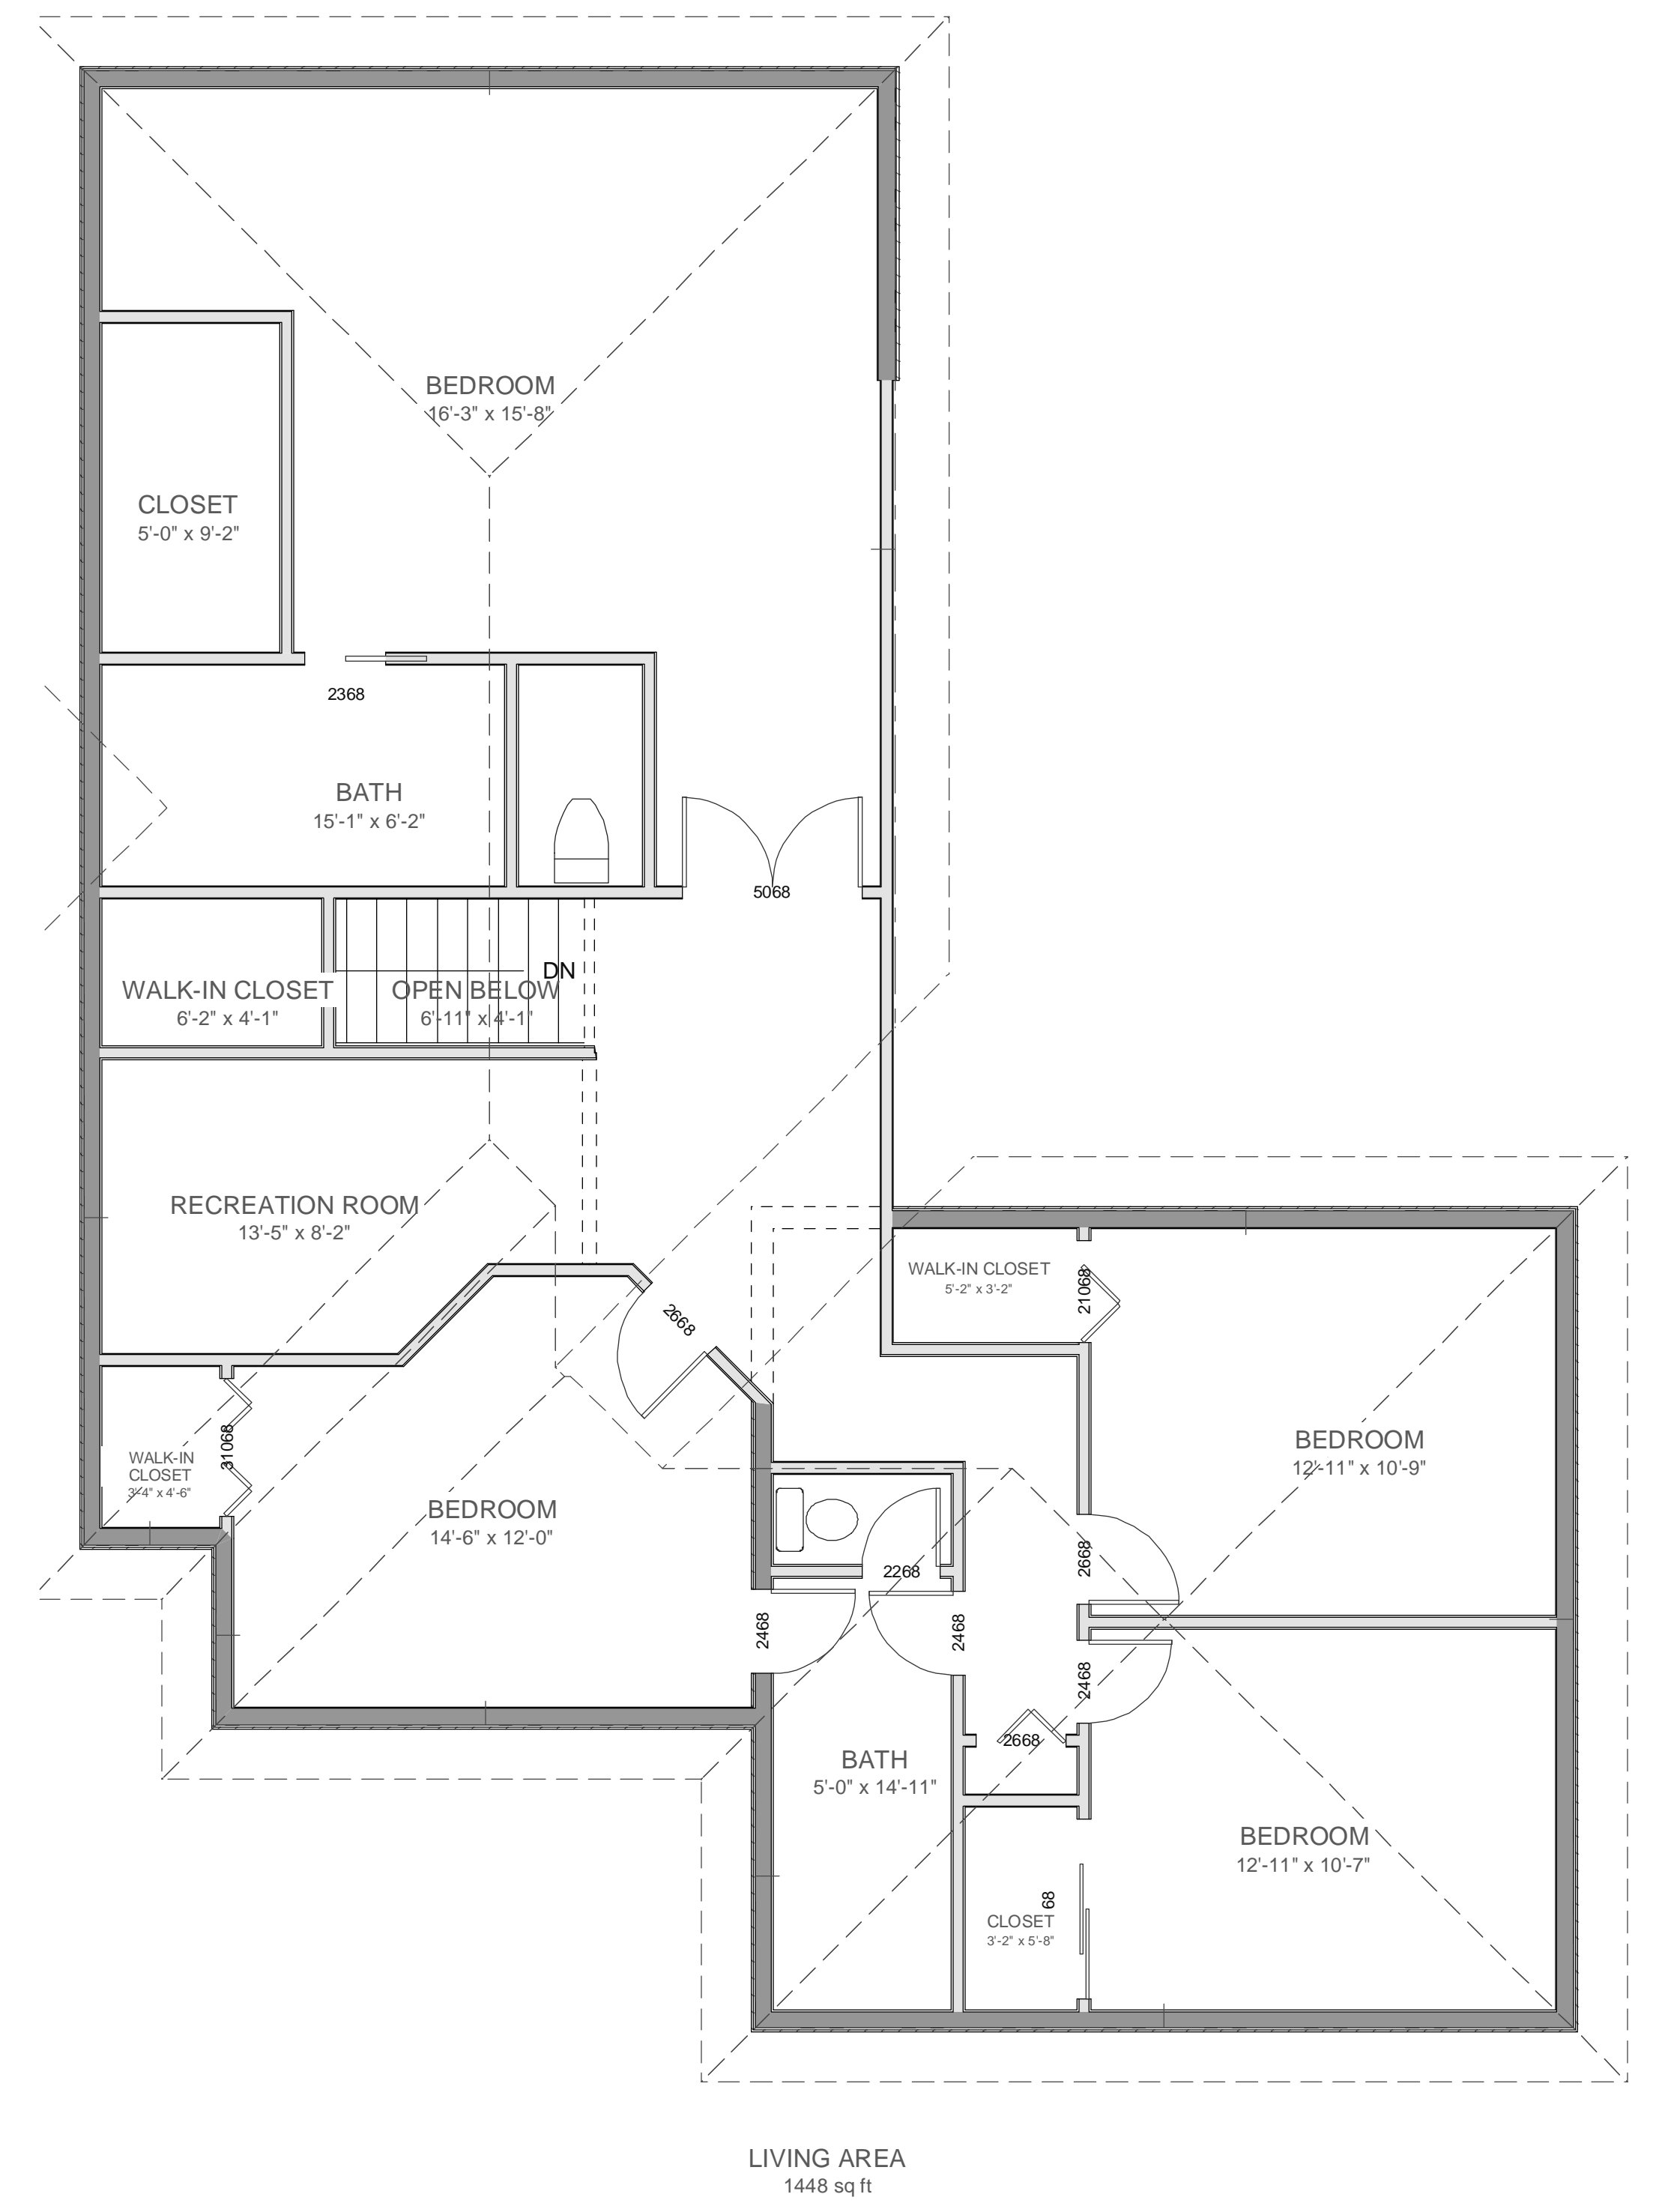

**EXISTING HOME**  
Scale: 1/4" = 1'

A - 1

2130 Mill Rd, Novato CA 94947

LIVING AREA  
1317 sq ft

**2130 Mill Rd, Novato CA 94947**

COPYRIGHT 2006 NEW HOME CONSTRUCTION, INC. May not be used for any purpose whatsoever without the express permission of the author of design.

**PROPOSED PLAN 5**  
**SCALE 1/4" = 1'**