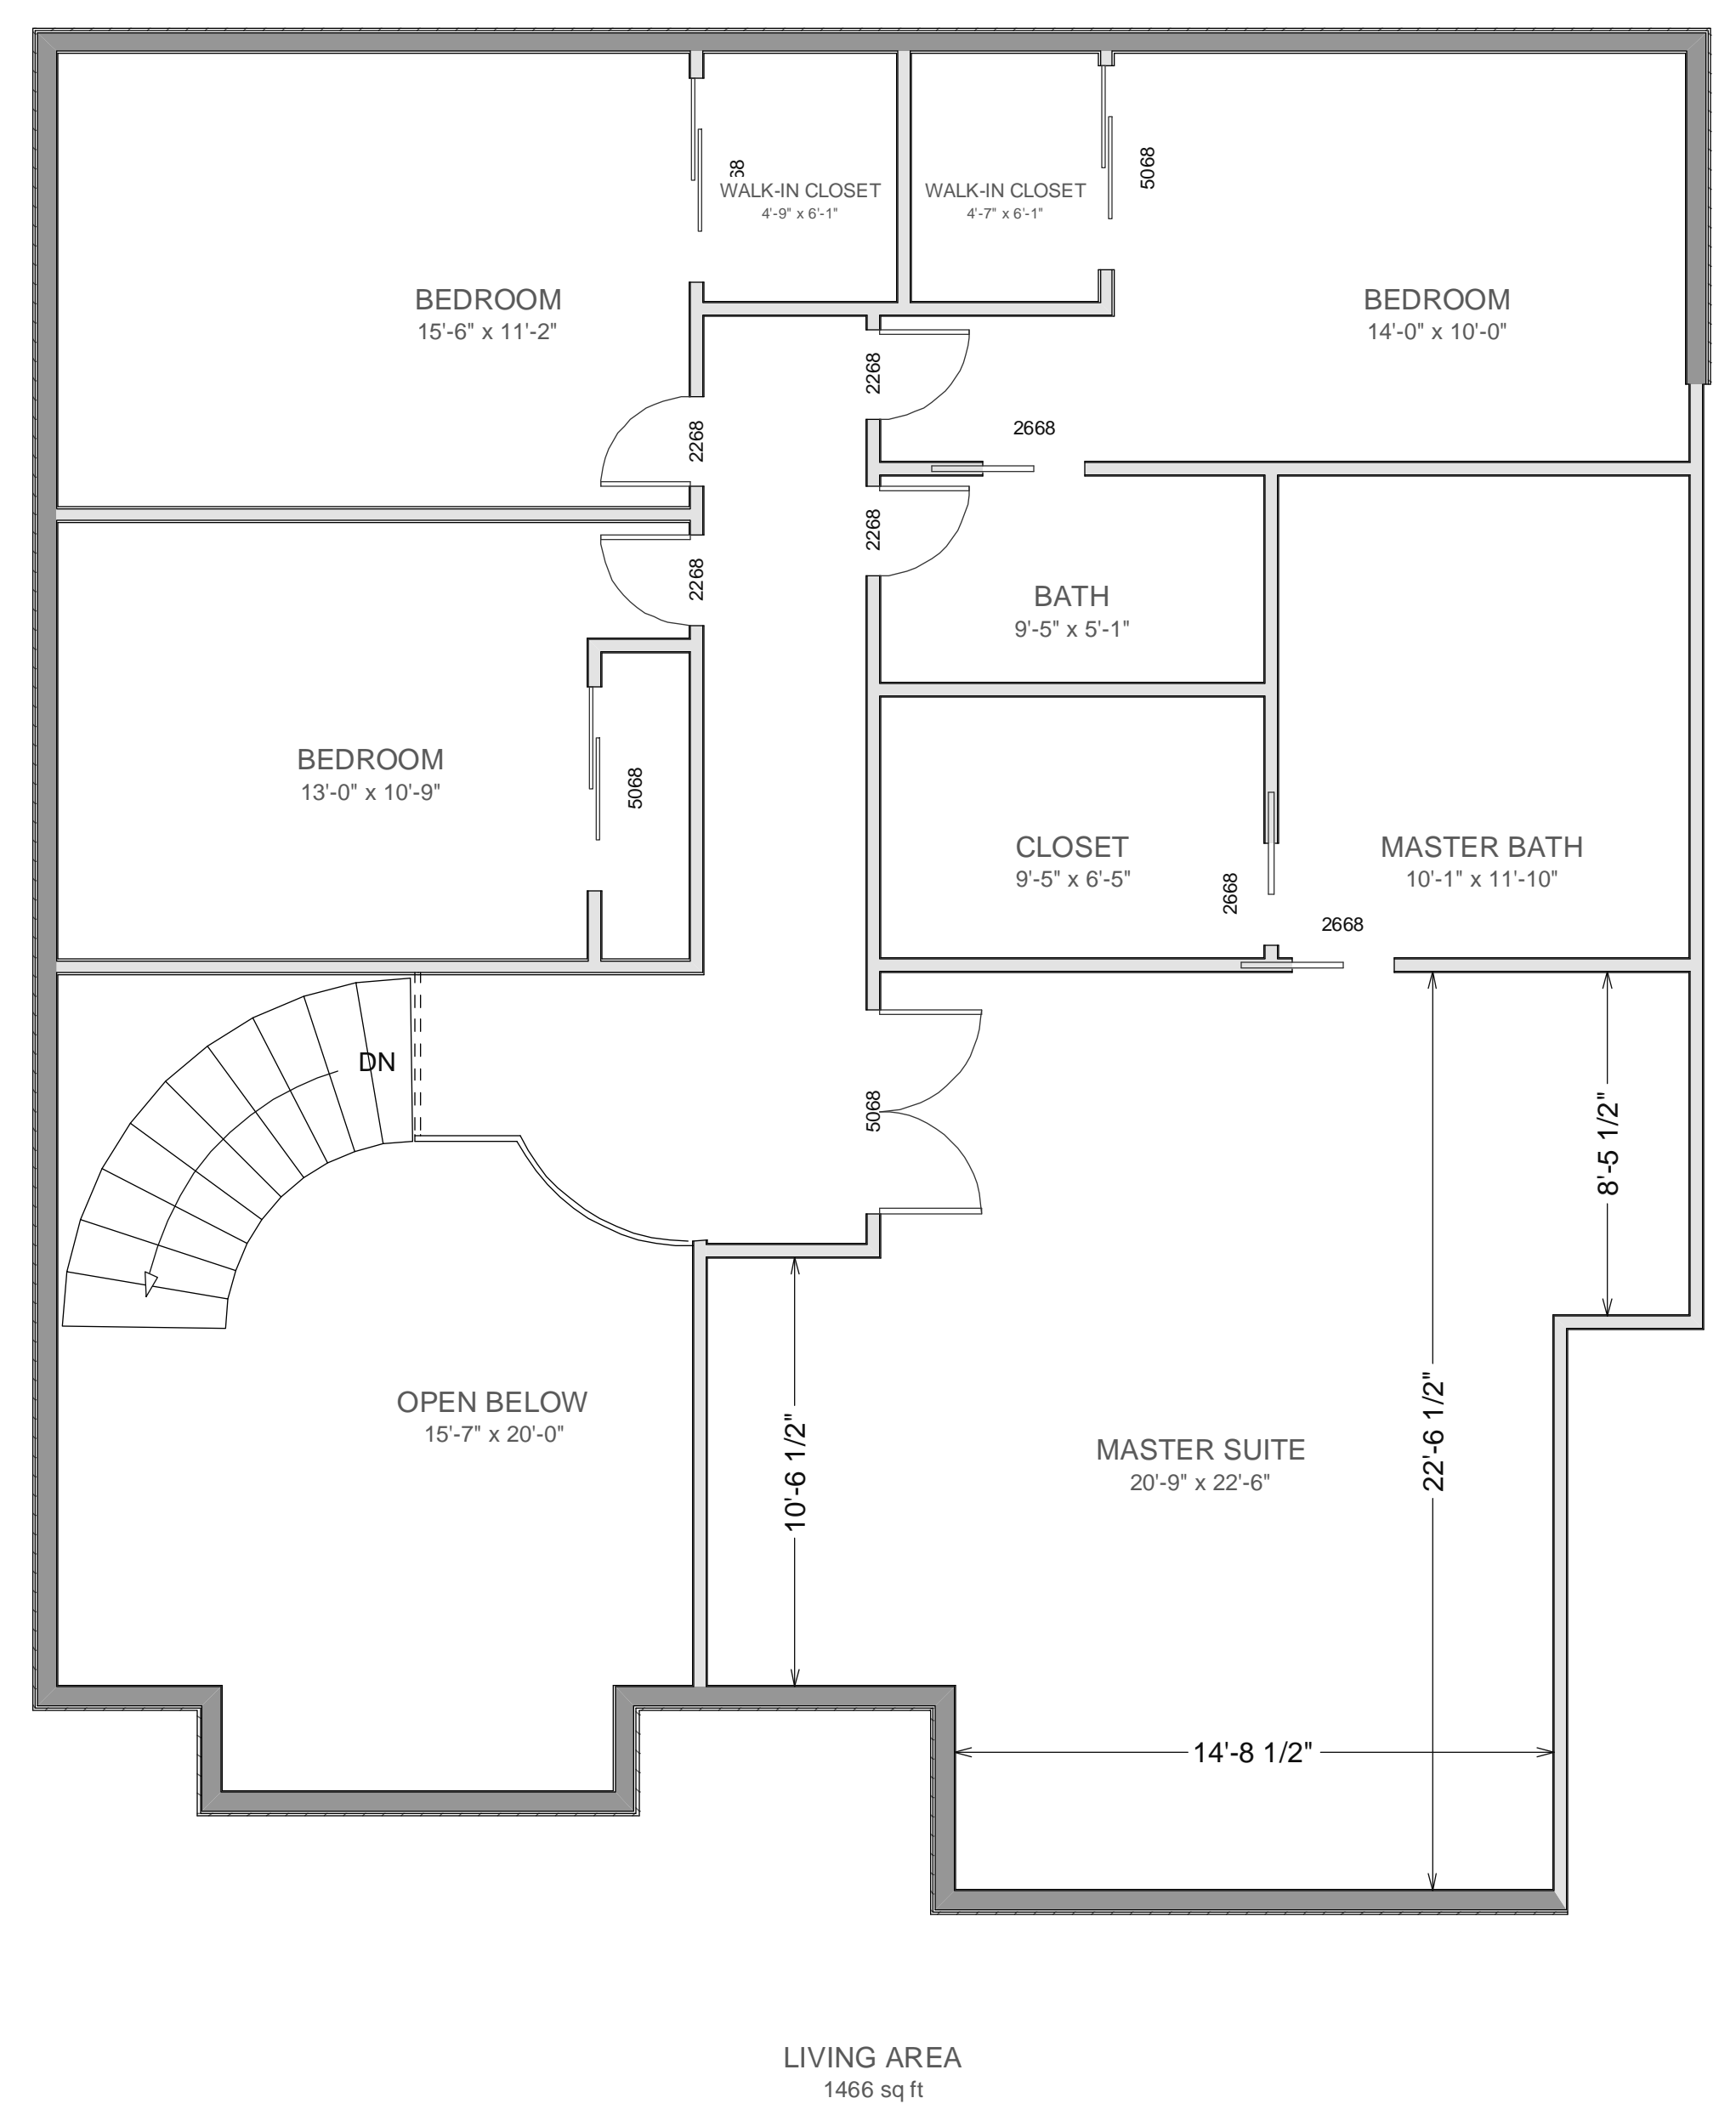

COPYRIGHT 2006 NEW HOME CONSTRUCTION, INC. May not be used for any purpose whatsoever without the express permission of the author of design.

REVISED
April 1, 2007

2130 Mill Rd, Novato CA 94947

1 Gate Six Rd
Bldg A Suite D
Sausalito, CA 94965
Ph 415-331-3300
Fax 415-331-6800

PROPOSED PLAN 3
SCALE 1/4" = 1'

A-4