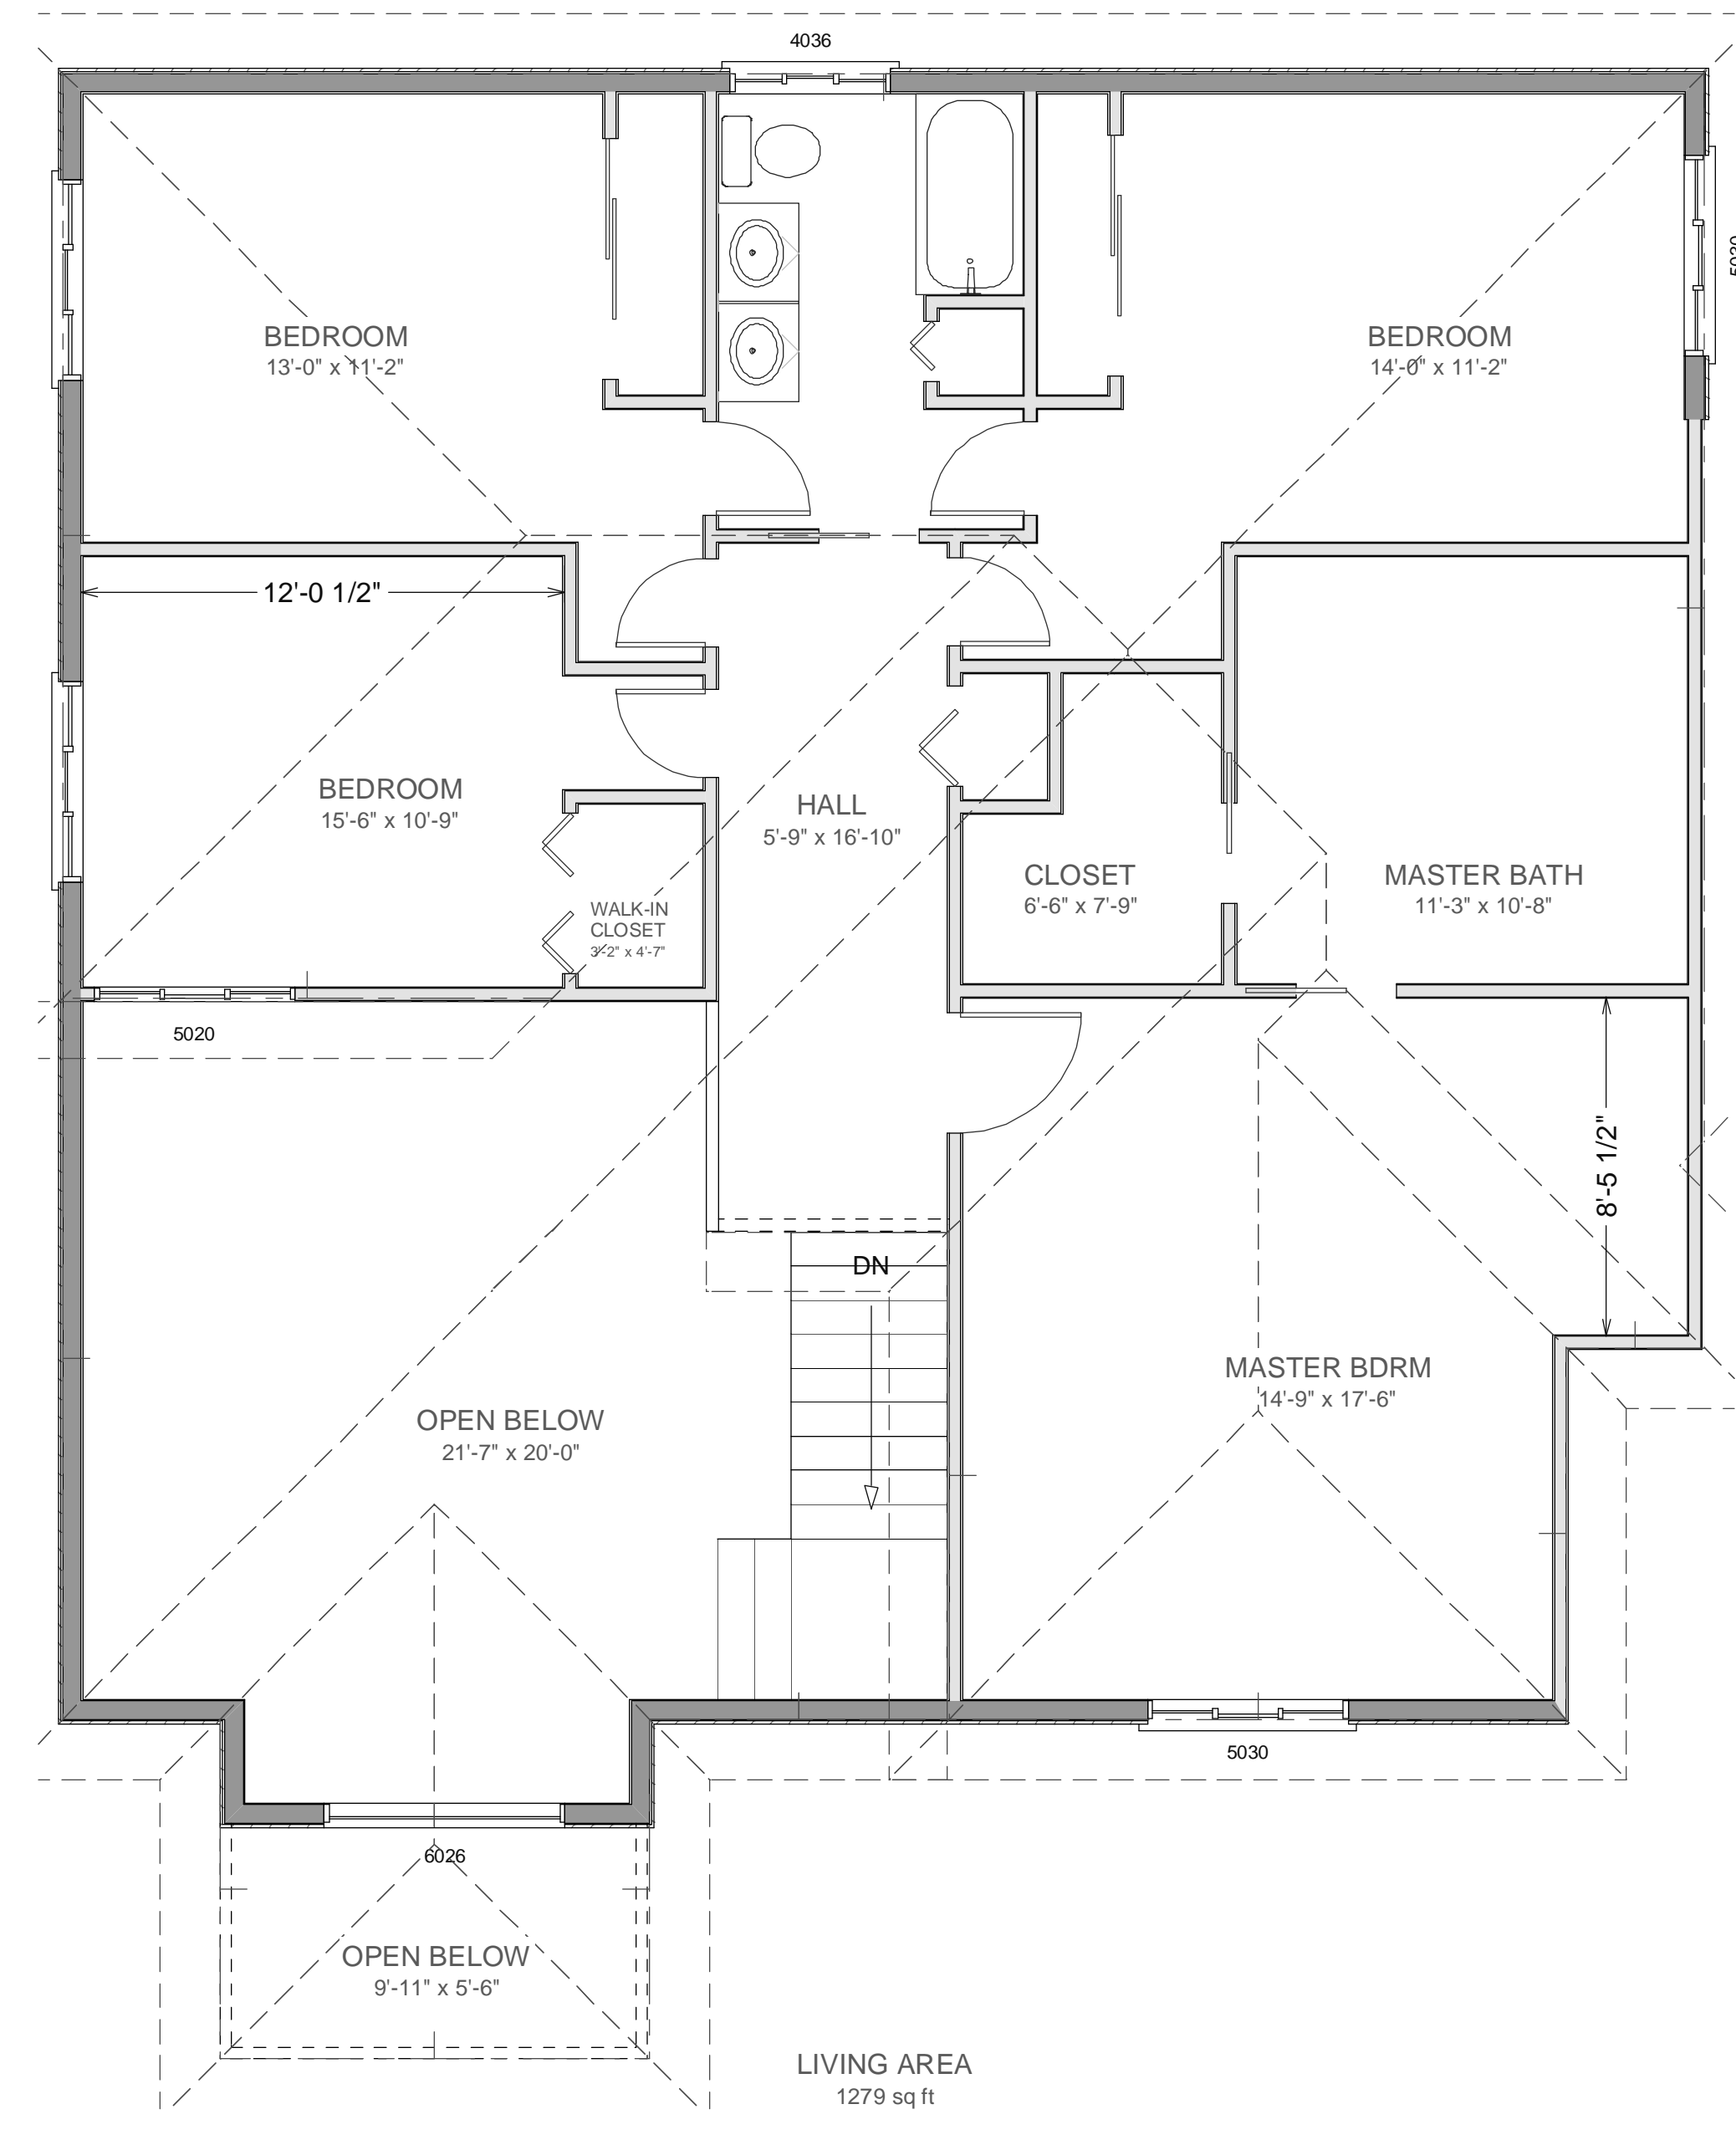

COPYRIGHT 2006 NEW HOME CONSTRUCTION, INC. May not be used for any purpose whatsoever without the express permission of the author of design.

REVISED
April 1, 2007

2130 Mill Rd, Novato CA 94947

A-6

1 Gate Six Rd
Bldg A Suite D
Sausalito, CA 94965
Ph 415-331-3300
Fax 415-331-6800

PROPOSED PLAN 5
SCALE 1/4" = 1'