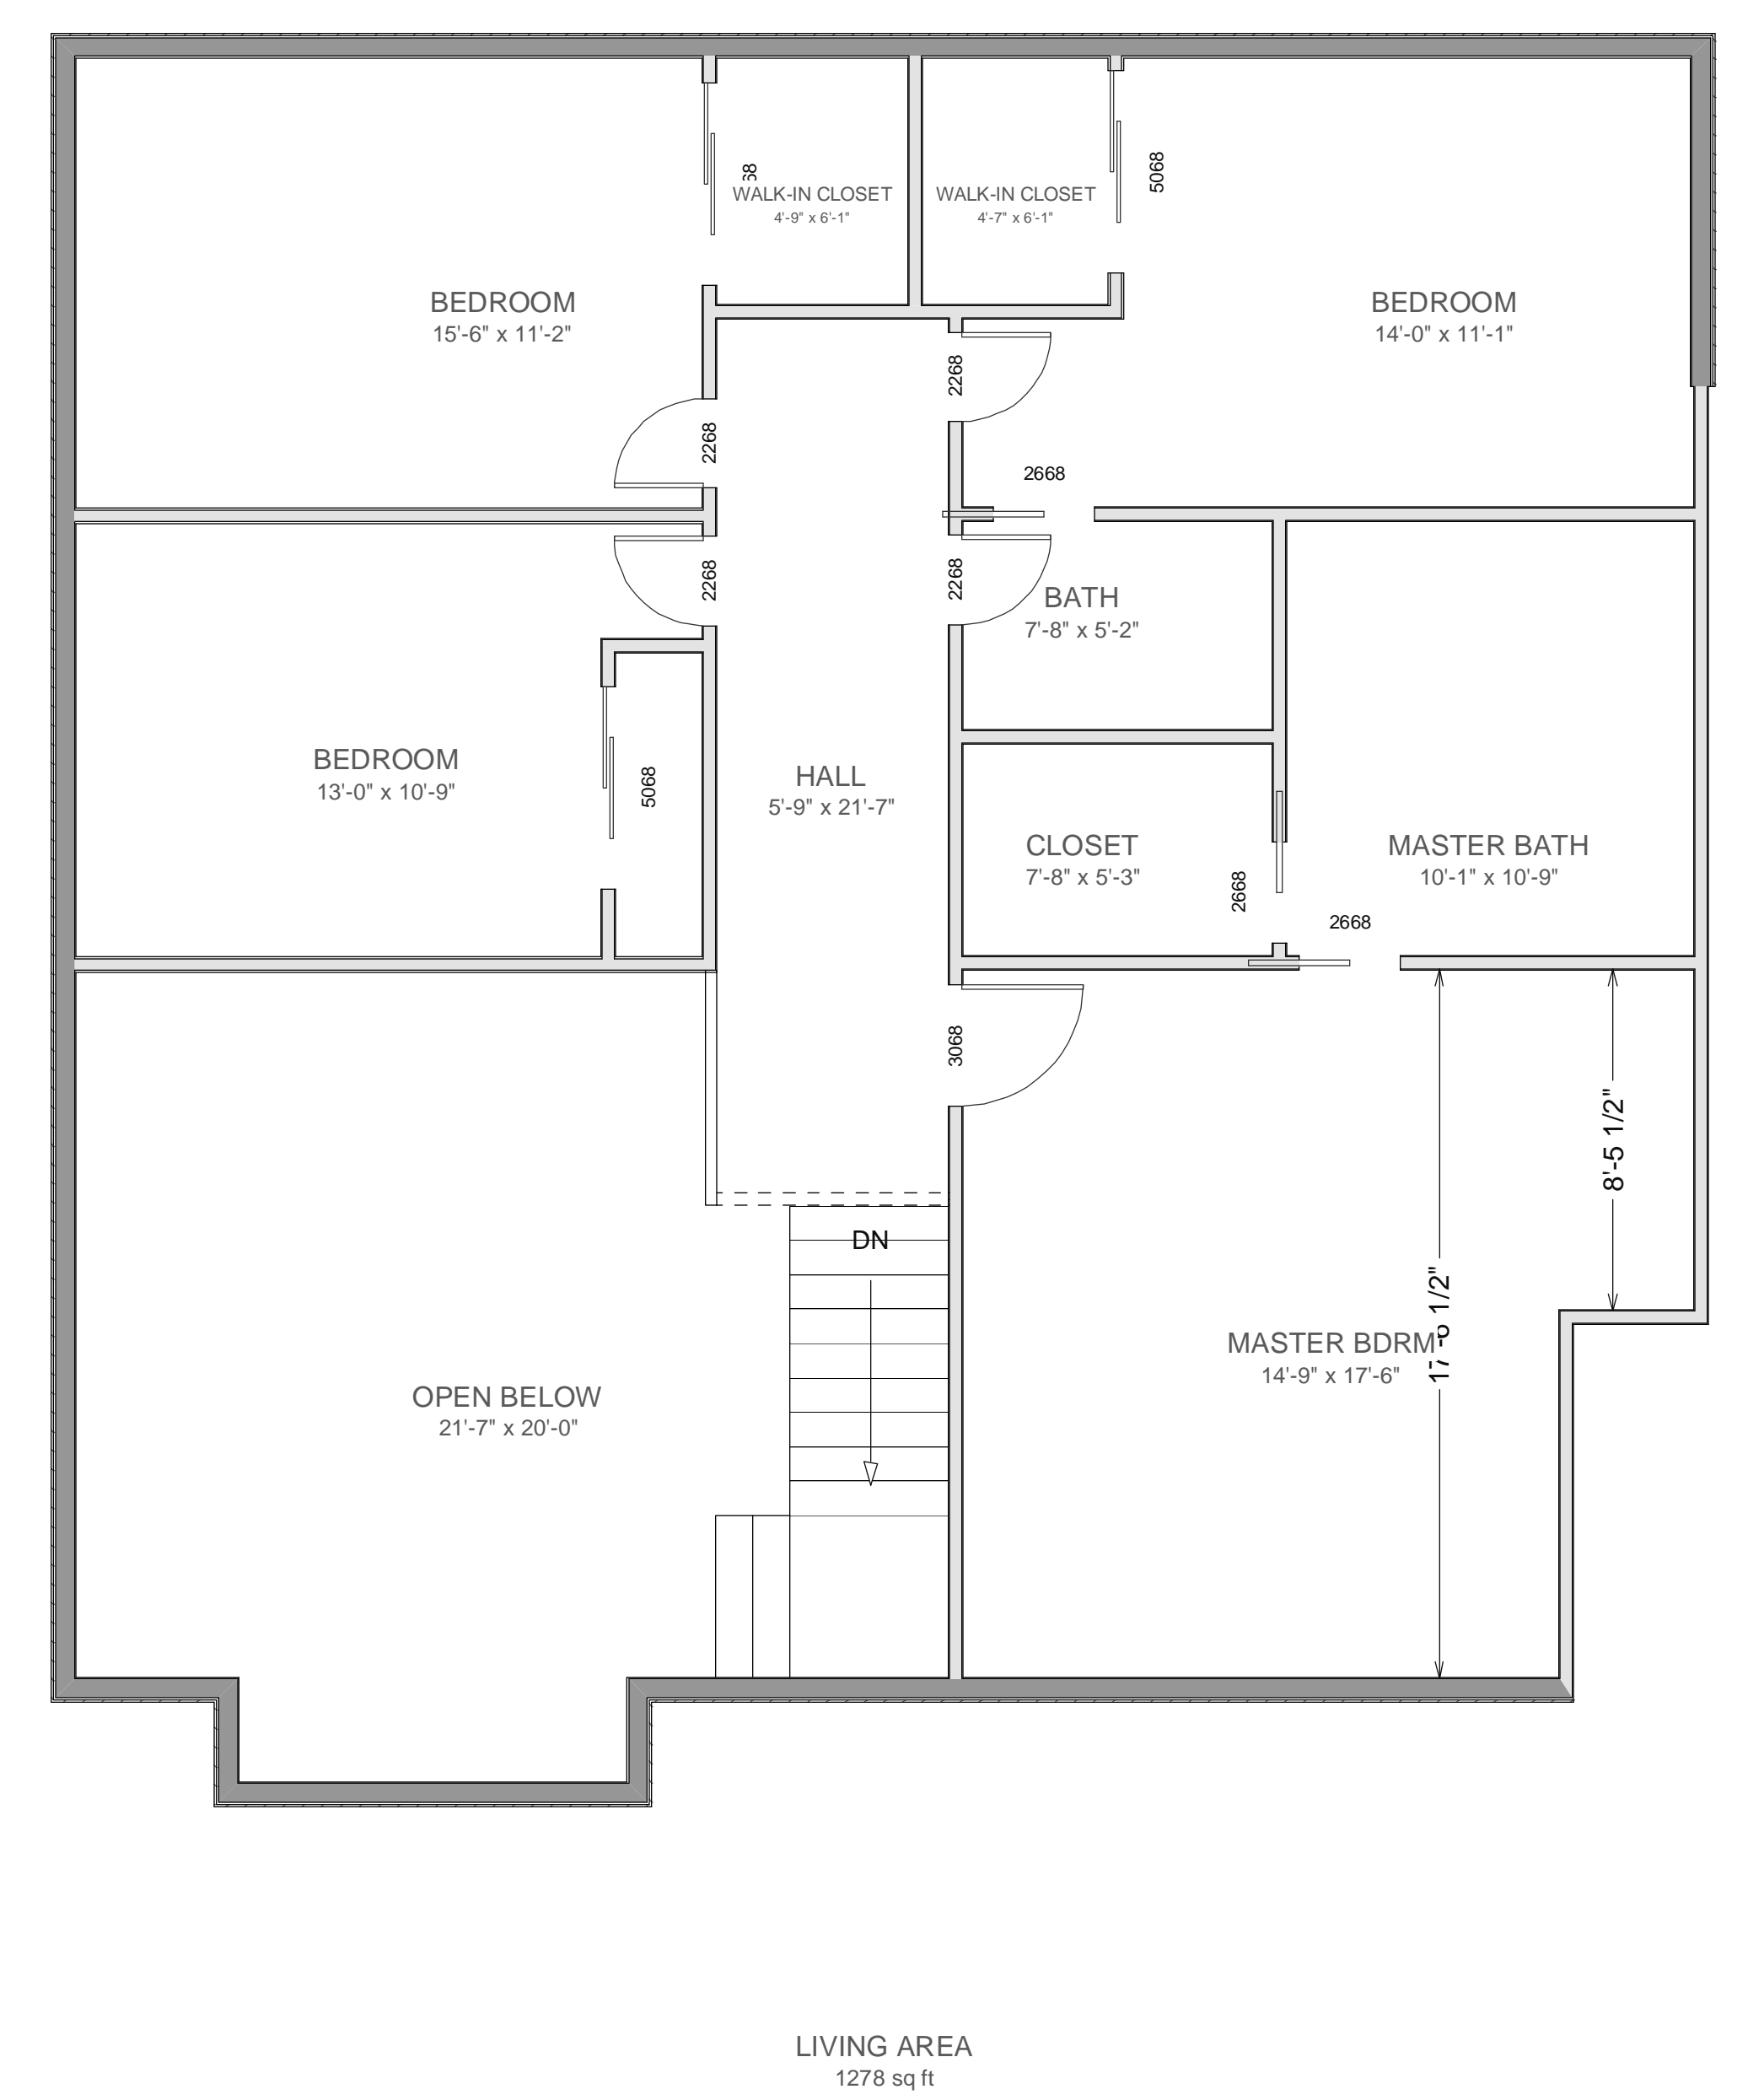

2130 Mill Rd, Novato CA 94947