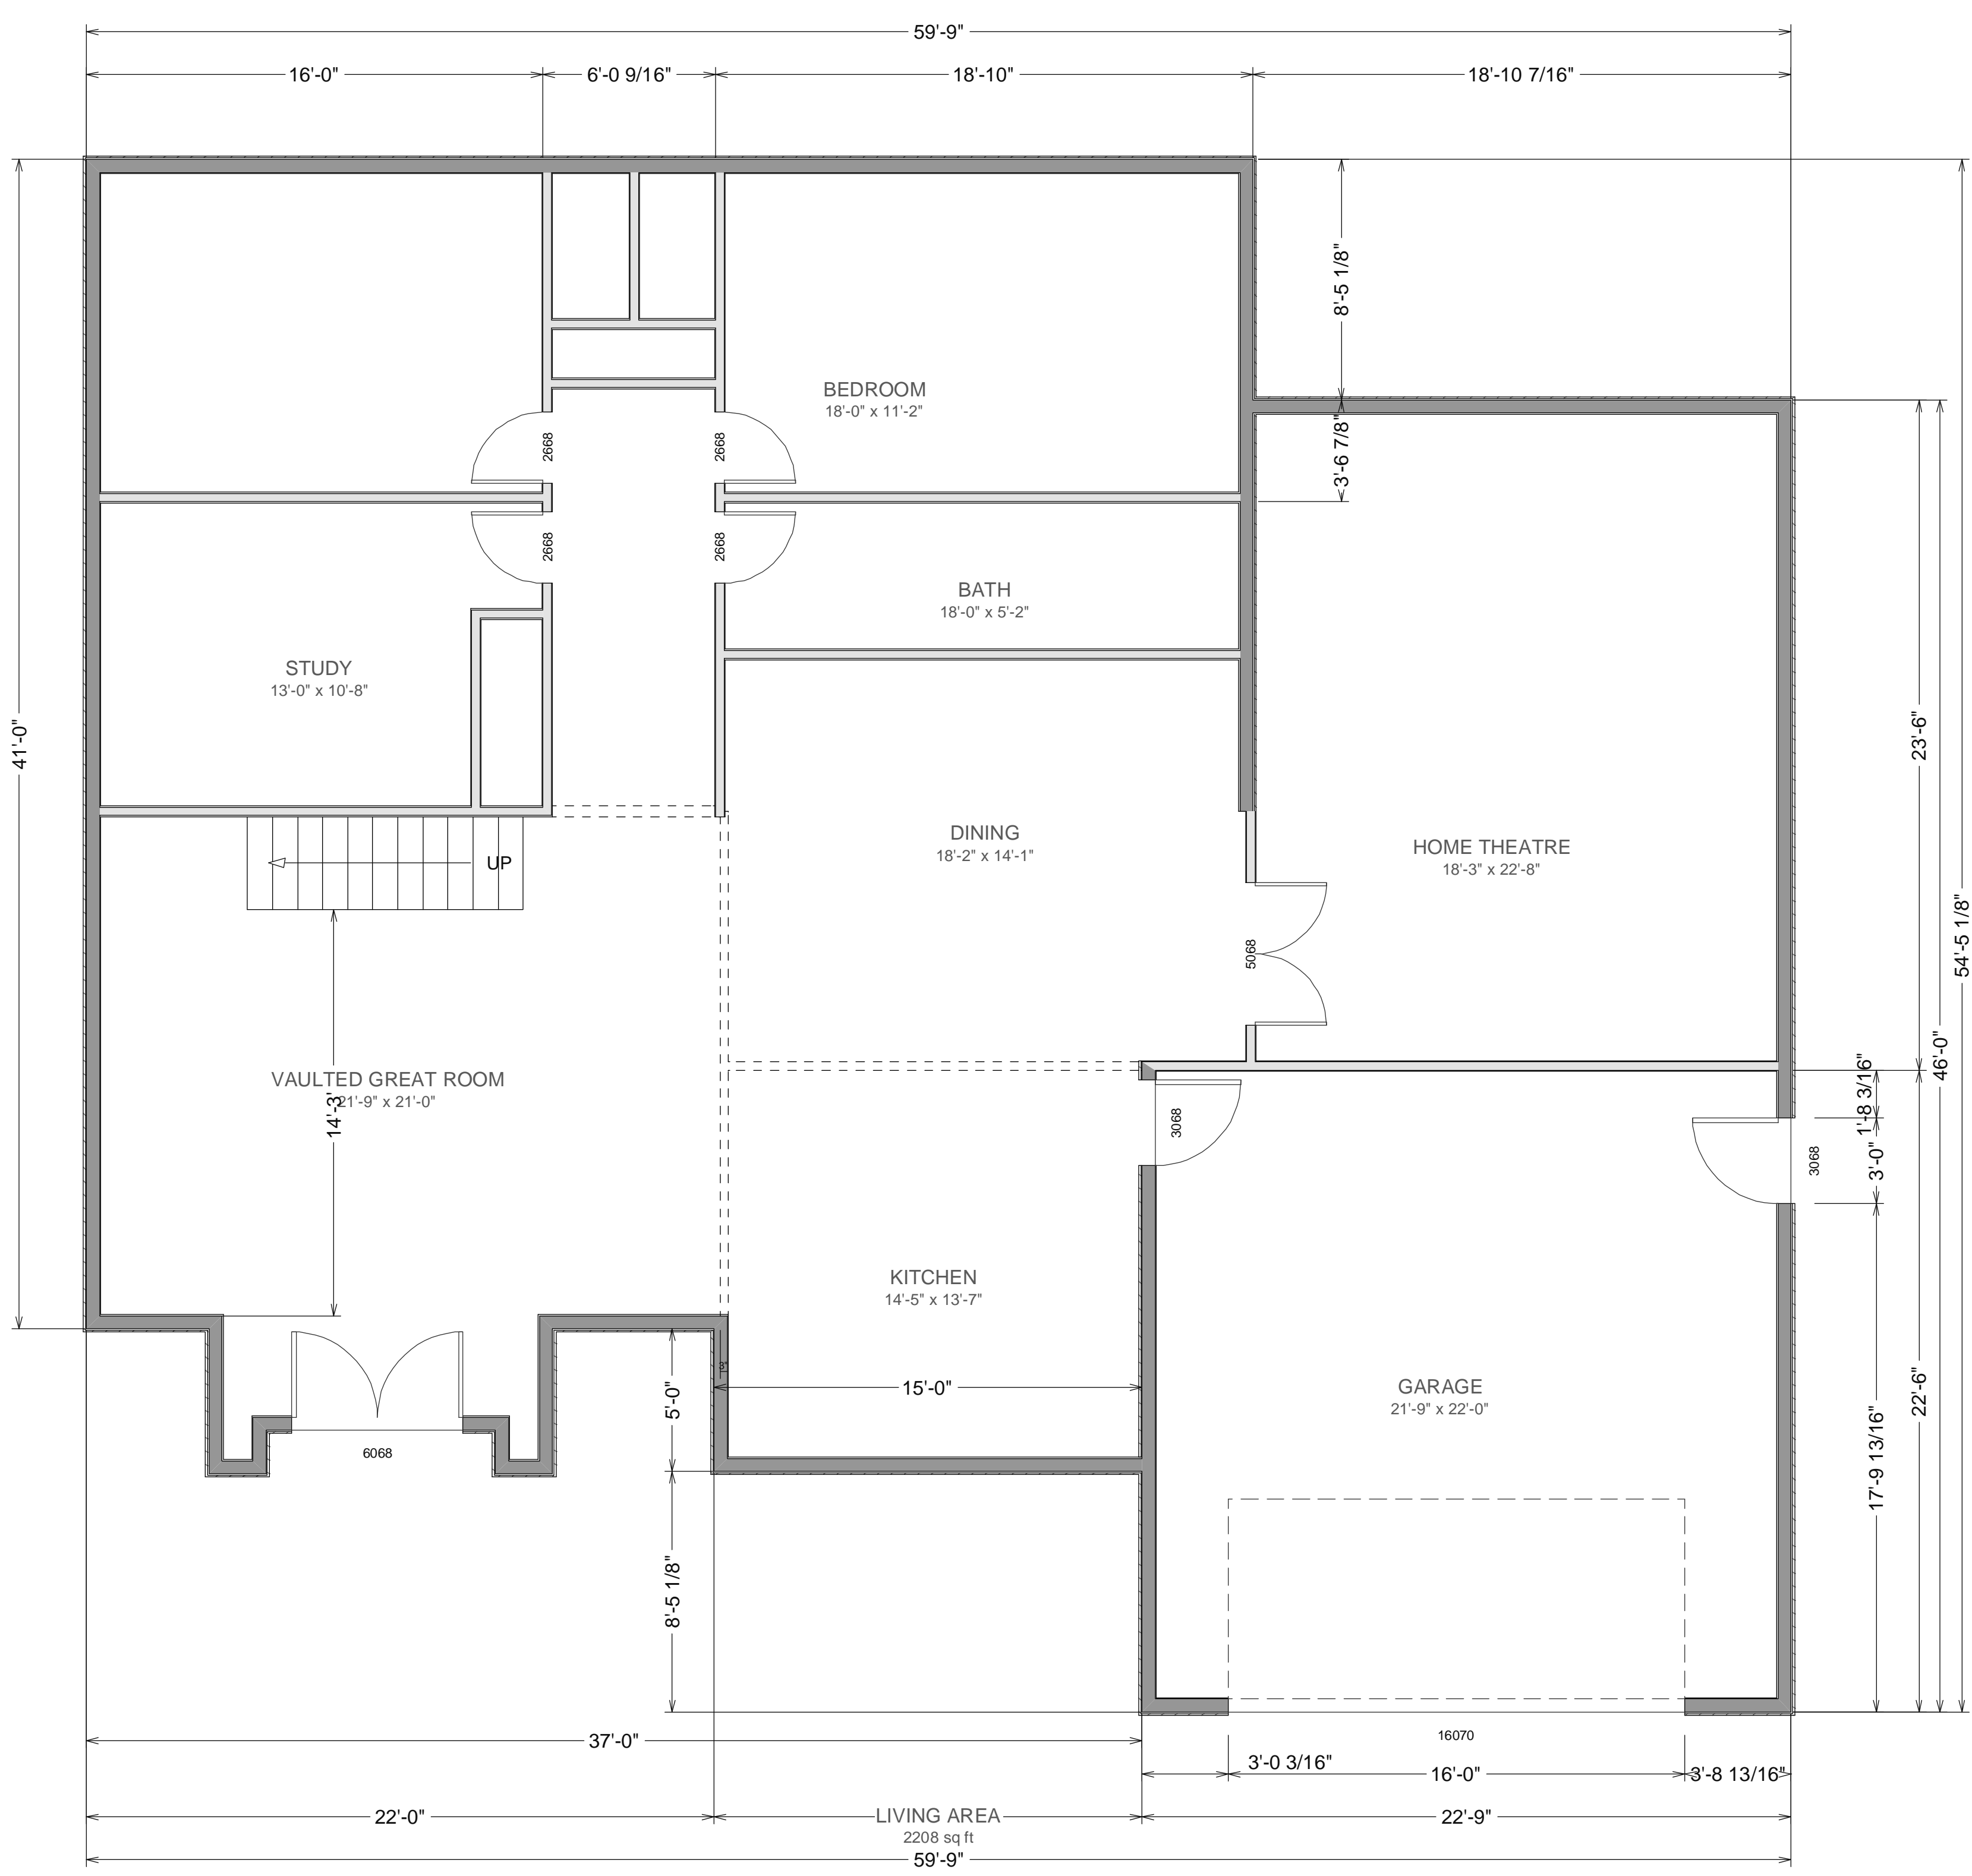

2130 Mill Rd, Novato CA 94947

2130 Mill Rd, Novato CA 94947

COPYRIGHT 2006 NEW HOME CONSTRUCTION, INC. May not be used for any purpose whatsoever without the express permission of the author of design.

REVISED  
April 1, 2007

LIVING AREA  
1317 sq ft

**2130 Mill Rd, Novato CA 94947**

1 Gate Six Rd  
Bldg A Suite D  
Sausalito, CA 94965  
Ph 415-331-3300  
Fax 415-331-6800

**PROPOSED PLAN 2**  
**SCALE 1/4" = 1'**

**A-3**

COPYRIGHT 2006 NEW HOME CONSTRUCTION, INC. May not be used for any purpose whatsoever without the express permission of the author of design.

**PROPOSED PLAN 5**  
**SCALE 1/4" = 1'**