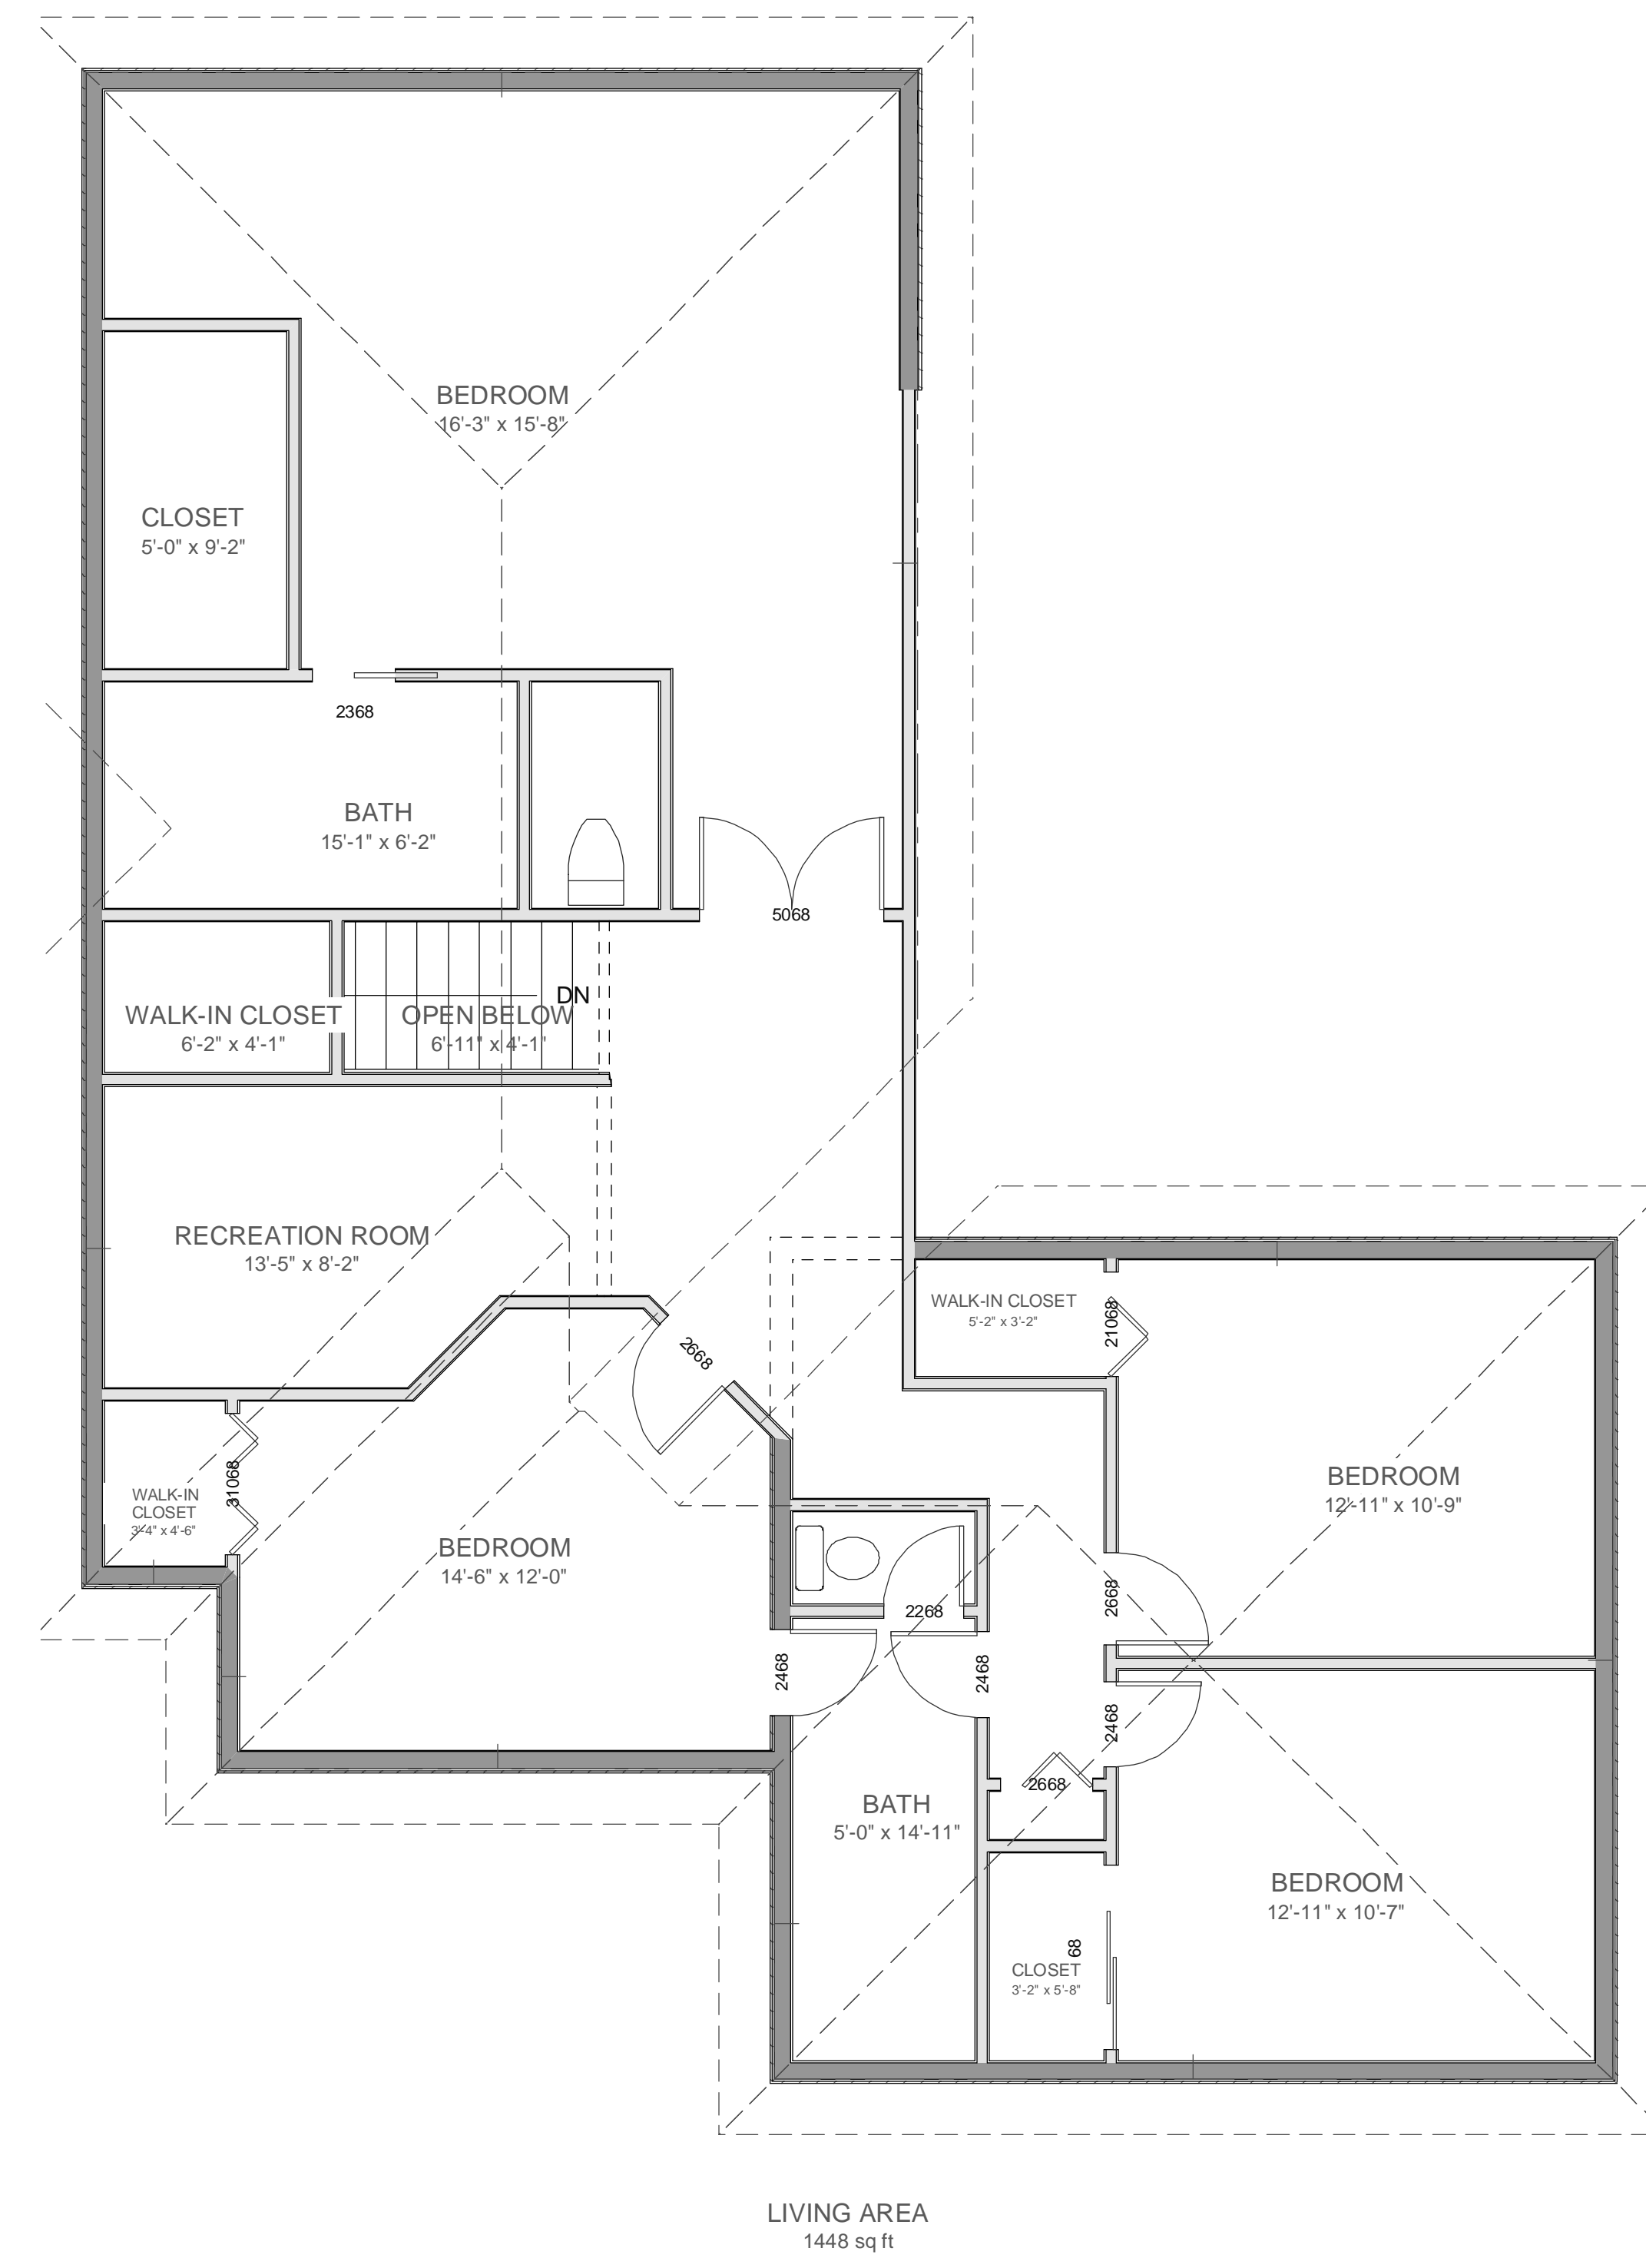

2130 Mill Rd, Novato CA 94947

2130 Mill Rd, Novato CA 94947

COPYRIGHT 2006 NEW HOME CONSTRUCTION, INC. May not be used for any purpose whatsoever without the express permission of the author of design.

REVISED  
April 1, 2007

LIVING AREA  
1317 sq ft

**2130 Mill Rd, Novato CA 94947**

1 Gate Six Rd  
Bldg A Suite D  
Sausalito, CA 94965  
Ph 415-331-3300  
Fax 415-331-6800

**PROPOSED PLAN 2**  
**SCALE 1/4" = 1'**

**A-3**

COPYRIGHT 2006 NEW HOME CONSTRUCTION, INC. May not be used for any purpose whatsoever without the express permission of the author of design.

**PROPOSED PLAN 5**  
**SCALE 1/4" = 1'**