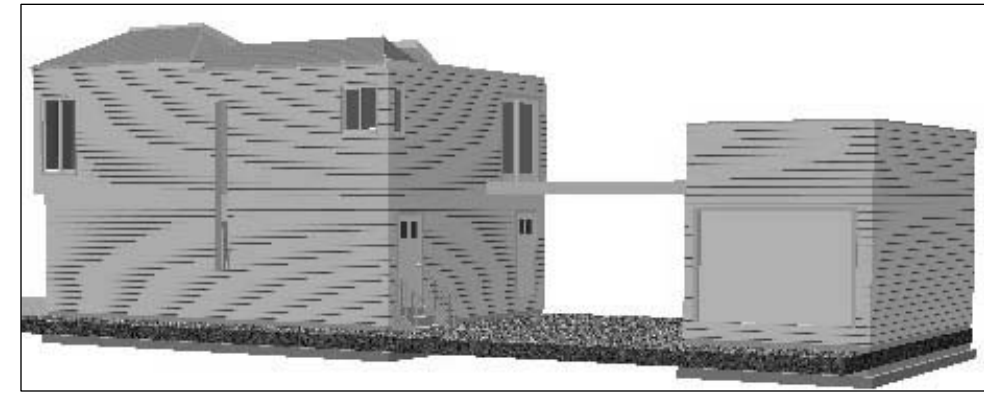

COPYRIGHT 2006 NEW HOME CONSTRUCTION, INC. May not be used for any purpose whatsoever without the express permission of the author of design.

REVISED  
MAY 7, 2007

1601 47th Ave, SF

A - 1

AS-IS  
Scale: 1/4" = 1'