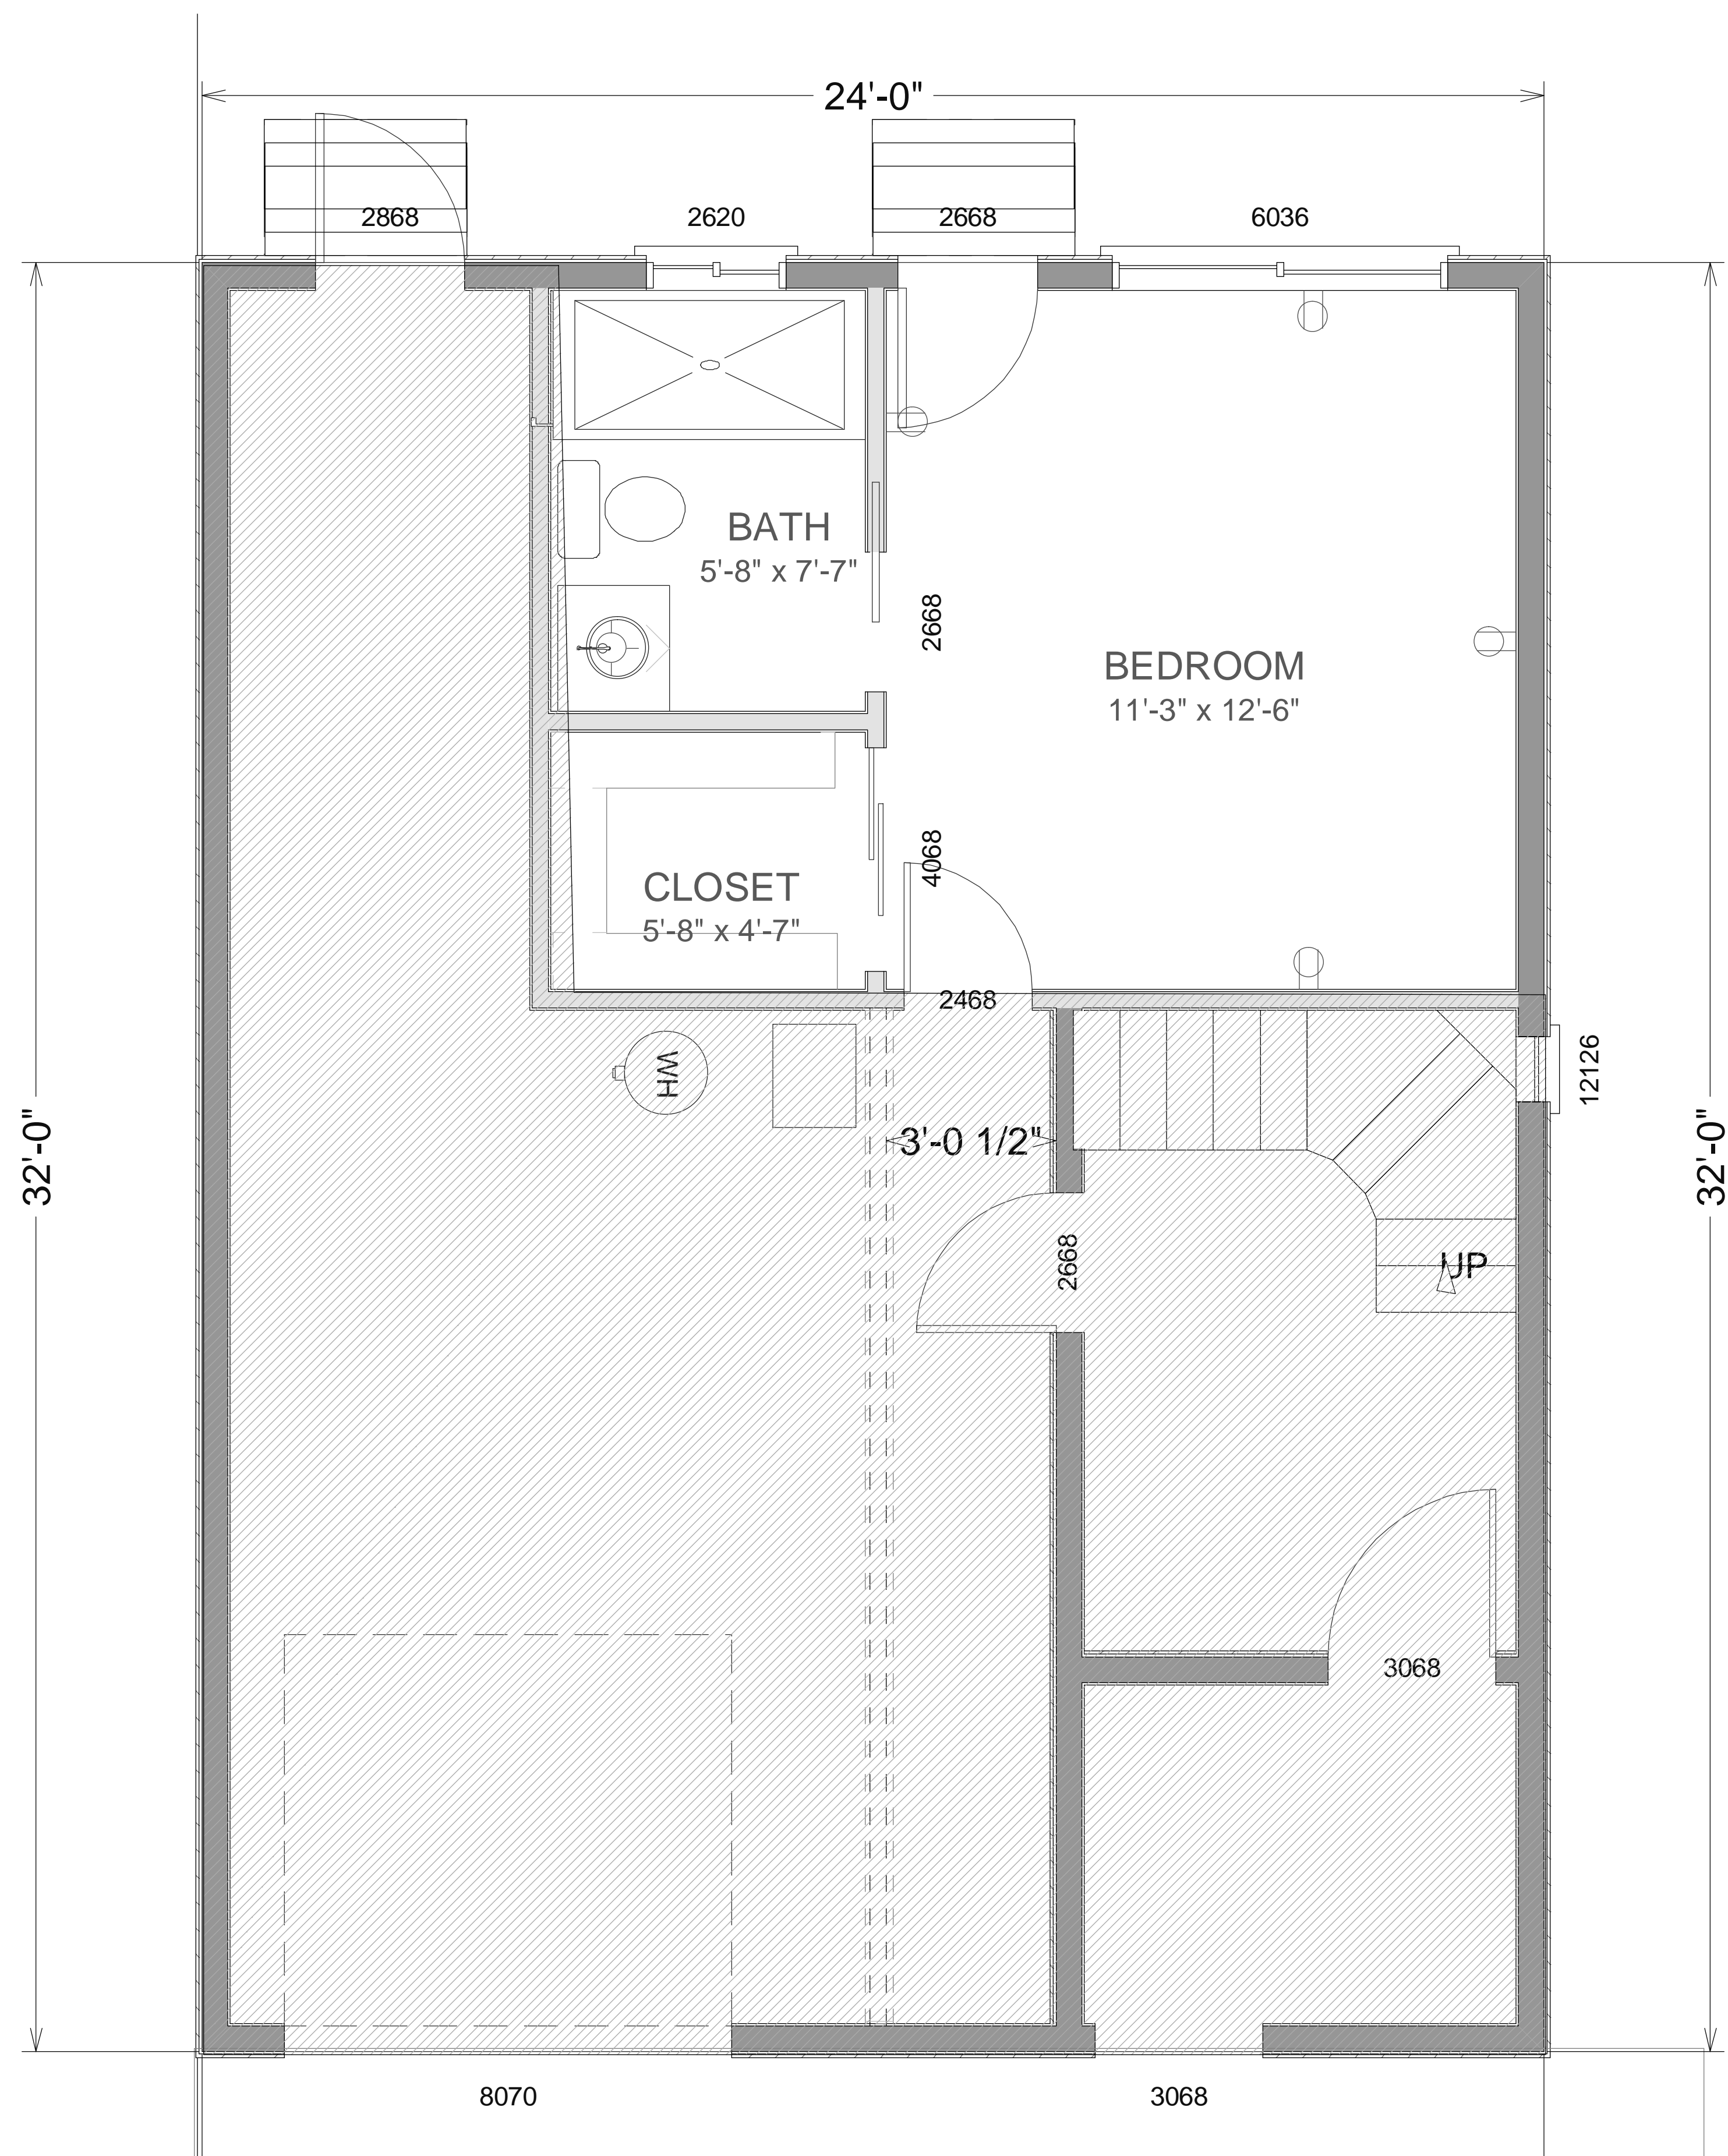

COPYRIGHT 2006 NEW HOME CONSTRUCTION, INC. May not be used for any purpose whatsoever without the express permission of the author of design.

REVISED  
MAY 7, 2007

1601 47th Ave, SF

A - 1

AS-IS  
Scale: 1/4" = 1'

REVISED  
MAY 7, 2007

1601 47th Ave, SF

1 Gate Six Rd  
Bldg A Suite D  
Sausalito, CA 94965  
Ph 415-331-3300  
Fax 415-331-6800

DOWNSTAIRS ADDITION OF BEDROOM, BATHROOM AND CLOSET  
Scale 1/2" = 1'

A - 3

UPSTAIRS BATHROOM REMODEL  
Scale 1/4" = 1'