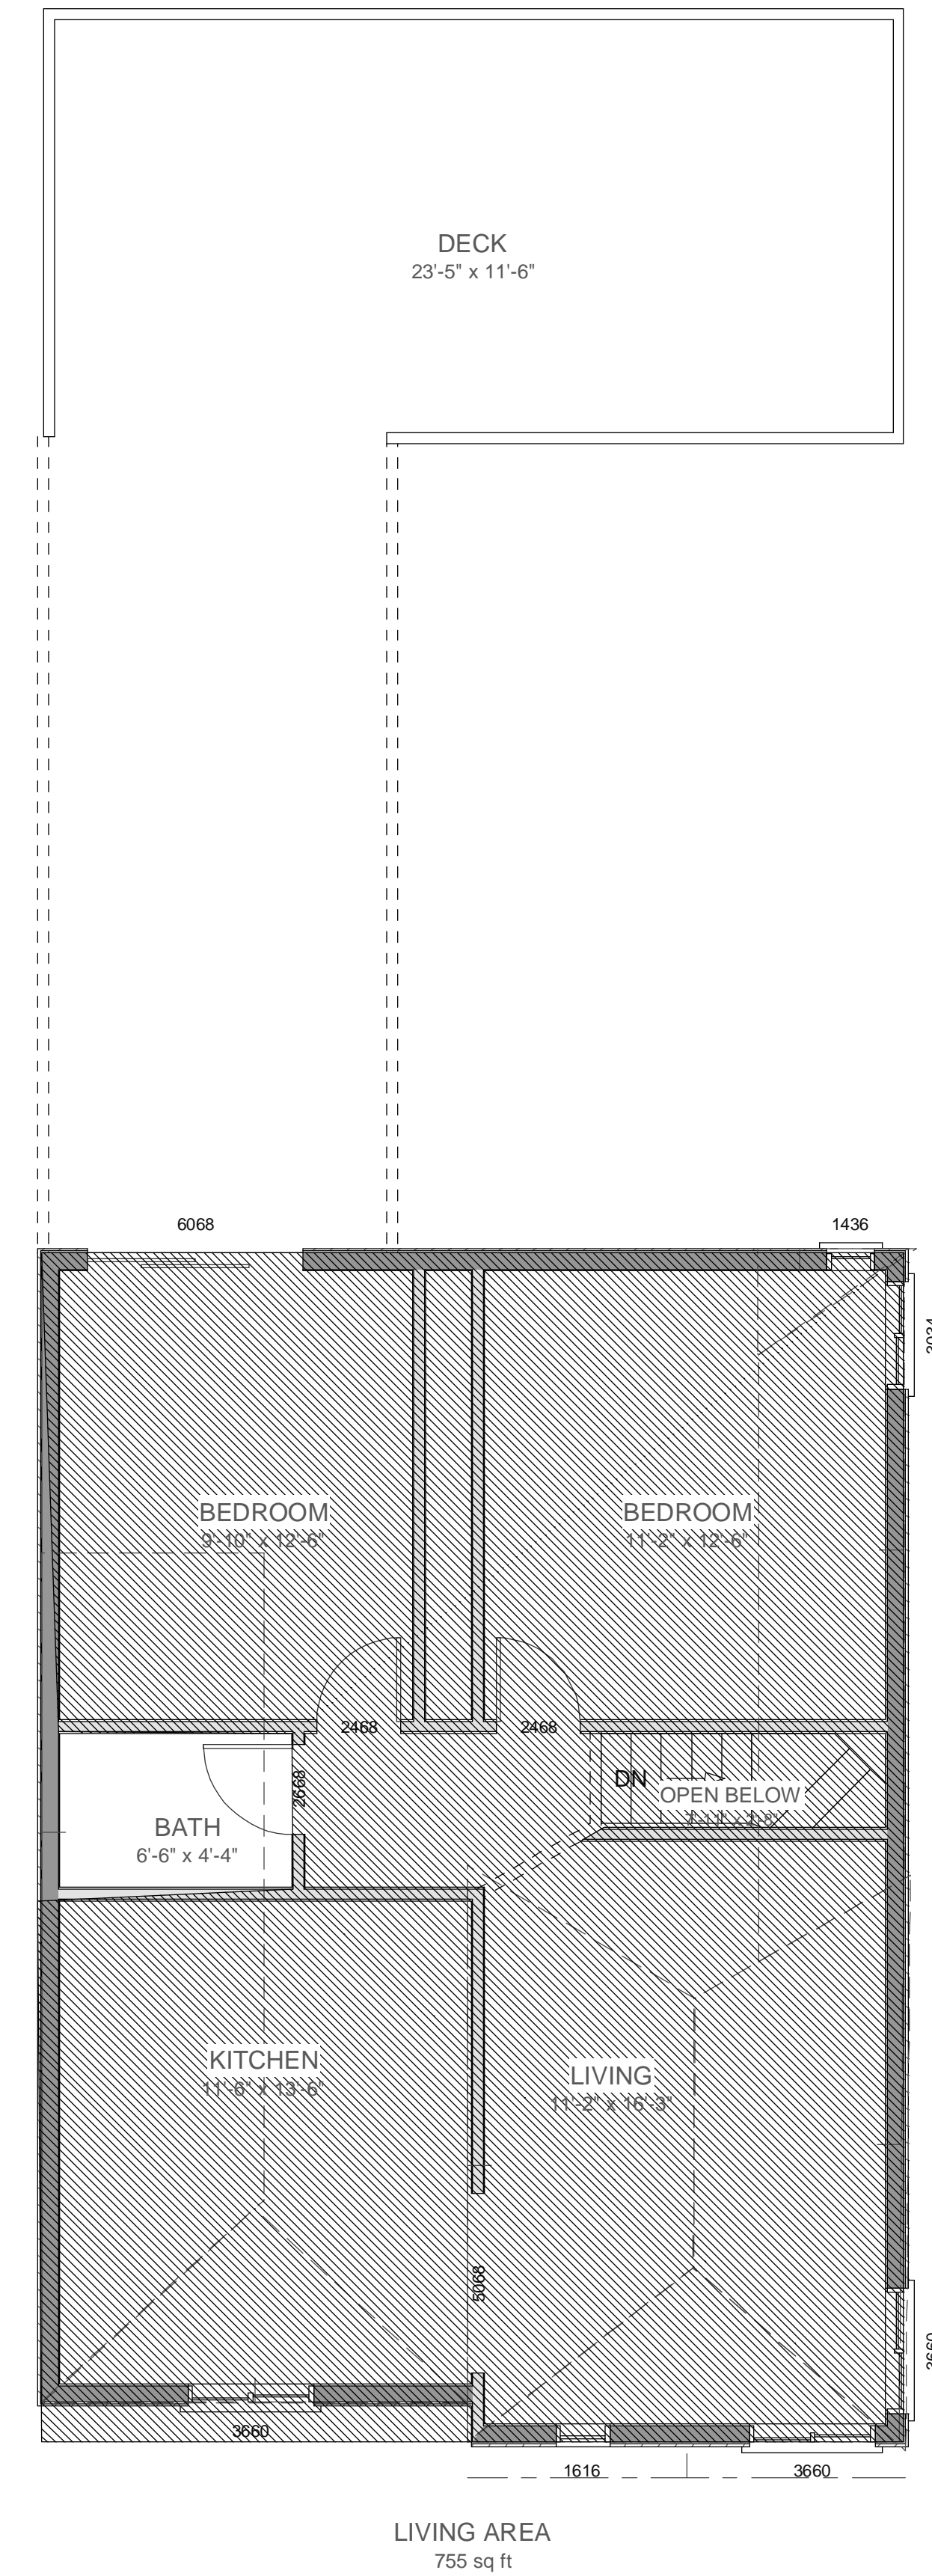

COPYRIGHT 2006 NEW HOME CONSTRUCTION, INC. May not be used for any purpose whatsoever without the express permission of the author of design.

REVISED  
MAY 7, 2007

1601 47th Ave, SF

A - 1

AS-IS  
Scale: 1/4" = 1'

UPSTAIRS BATHROOM REMODEL  
Scale 1/4" = 1'