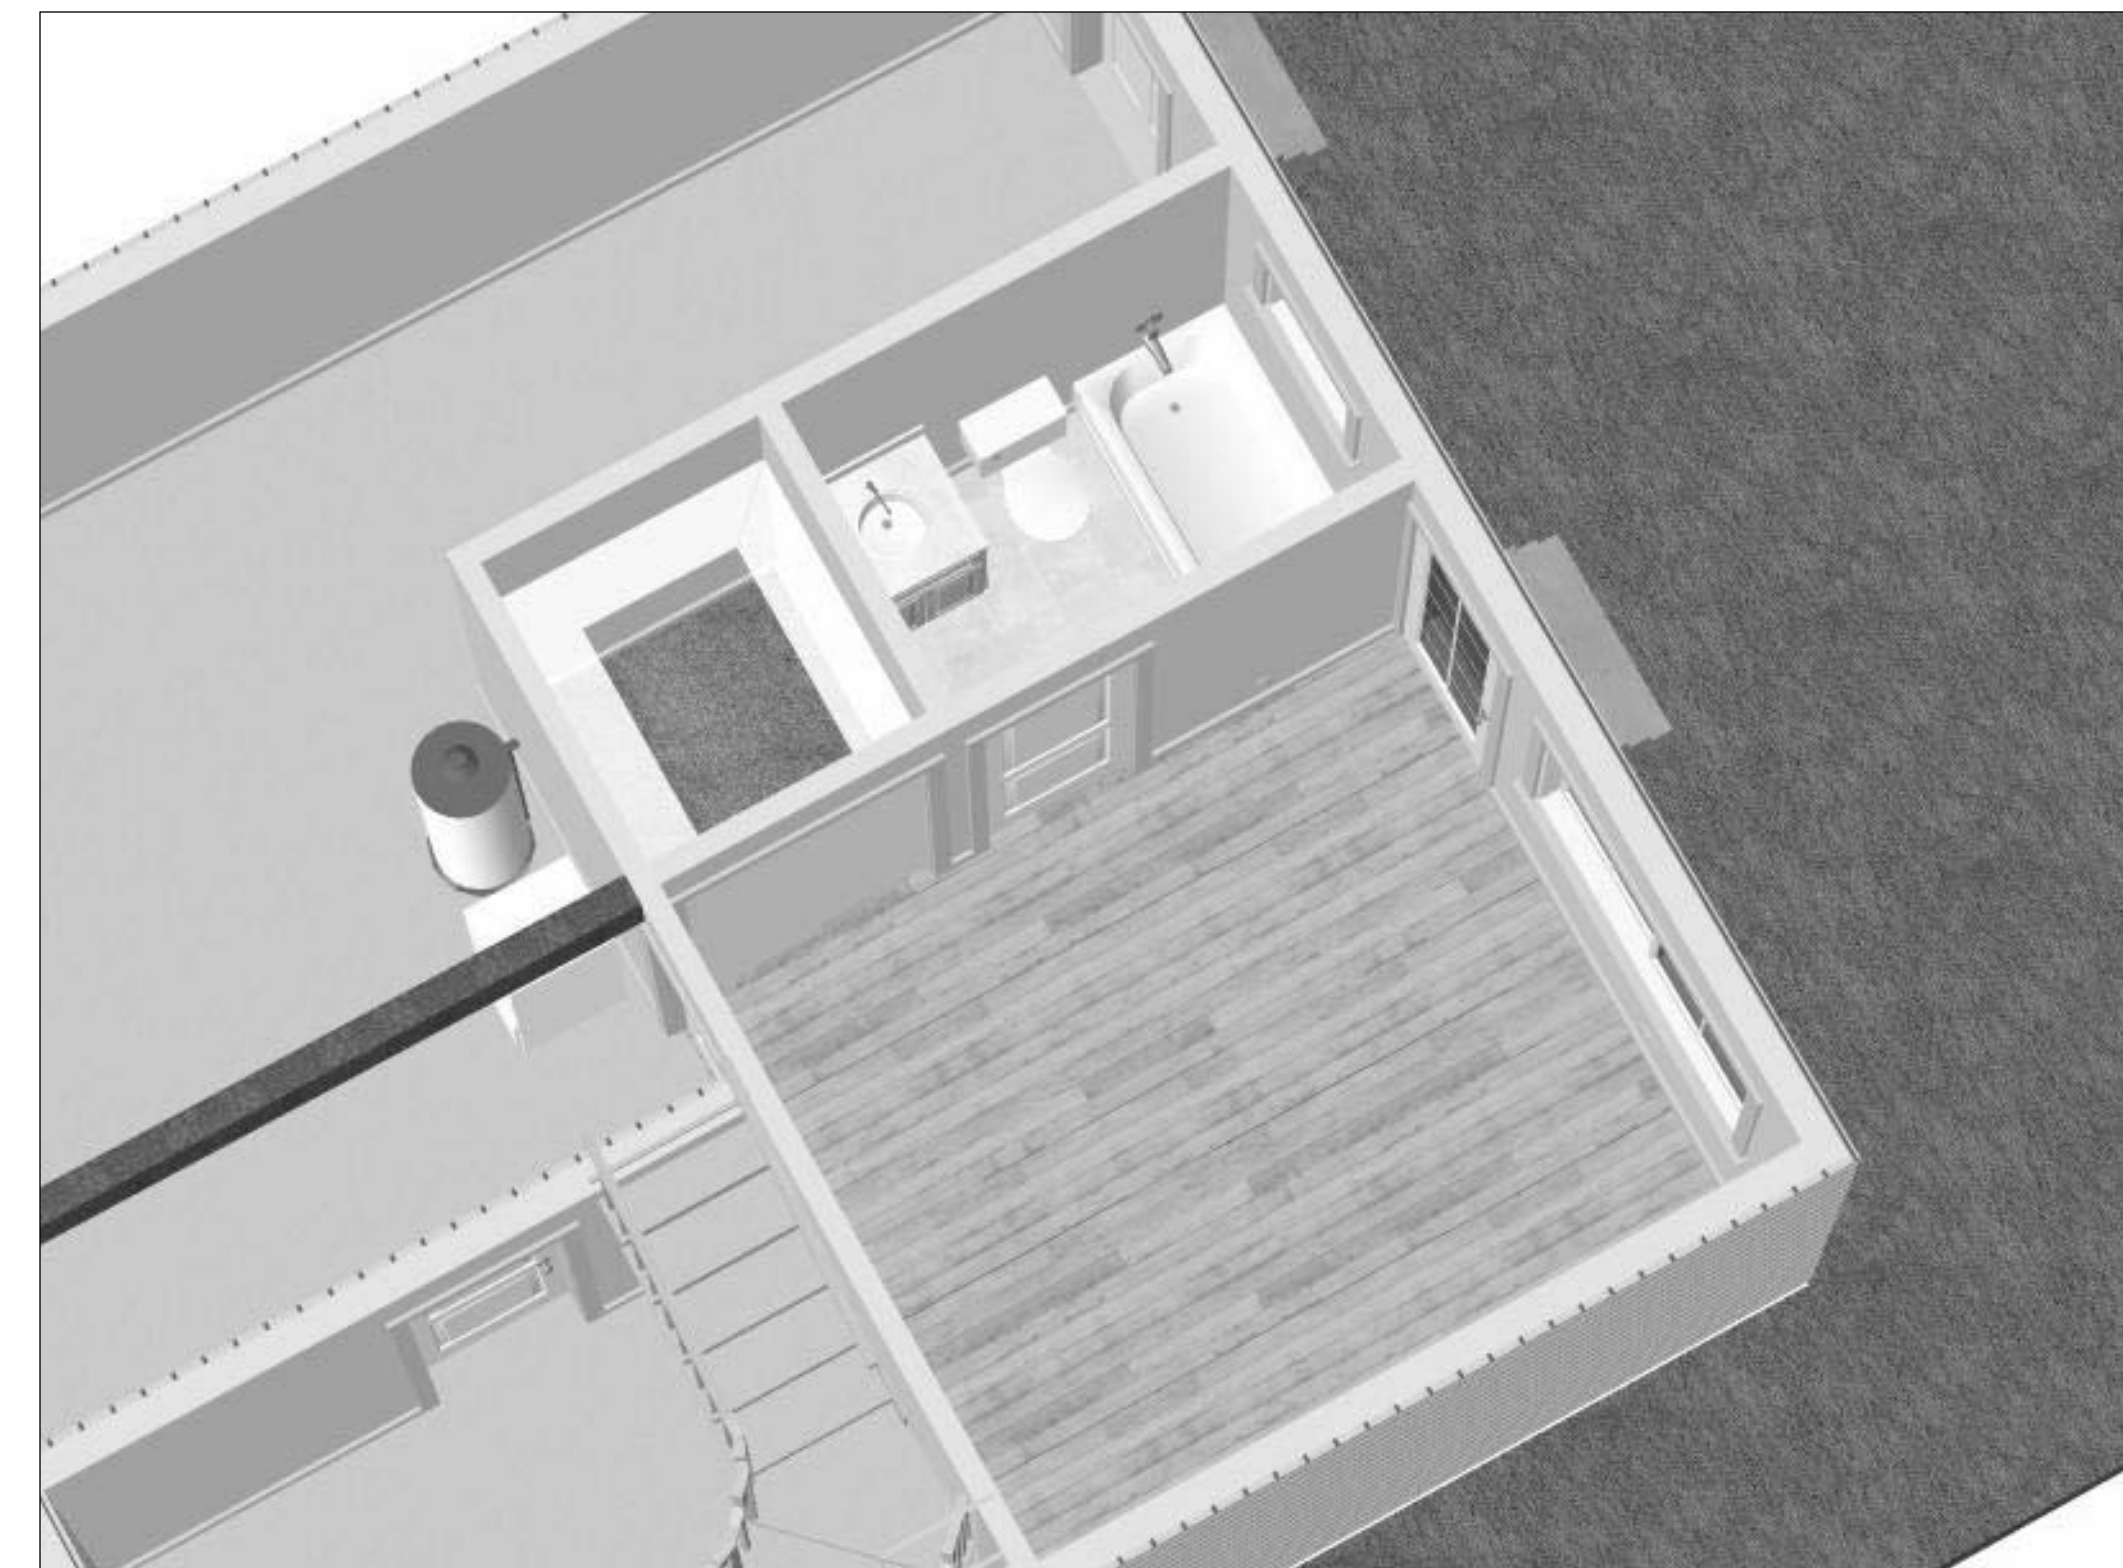

COPYRIGHT 2006 NEW HOME CONSTRUCTION, INC. May not be used for any purpose whatsoever without the express permission of the author of design.

REVISED  
MAY 7, 2007

1601 47th Ave, SF

A - 1

AS-IS  
Scale: 1/4" = 1'

REVISED  
MAY 7, 2007

1601 47th Ave, SF

DOWNSTAIRS ADDITION OF BEDROOM, BATHROOM AND CLOSET  
Scale 1/2" = 1'

1 Gate Six Rd  
Bldg A Suite D  
Sausalito, CA 94965  
Ph 415-331-3300  
Fax 415-331-6800

A - 3

- SHOWER PAN TO SPAN BACK WALL
- KEEP TOILET
- CERAMIC TO 40"
- CERAMIC STEP-IN SHOWER
- SHOWER PAN
- NEW PEDESTAL SINK
- NEW FIXTURES
- PLUMBING / ELECT

UPSTAIRS BATHROOM REMODEL  
Scale 1/4" = 1'