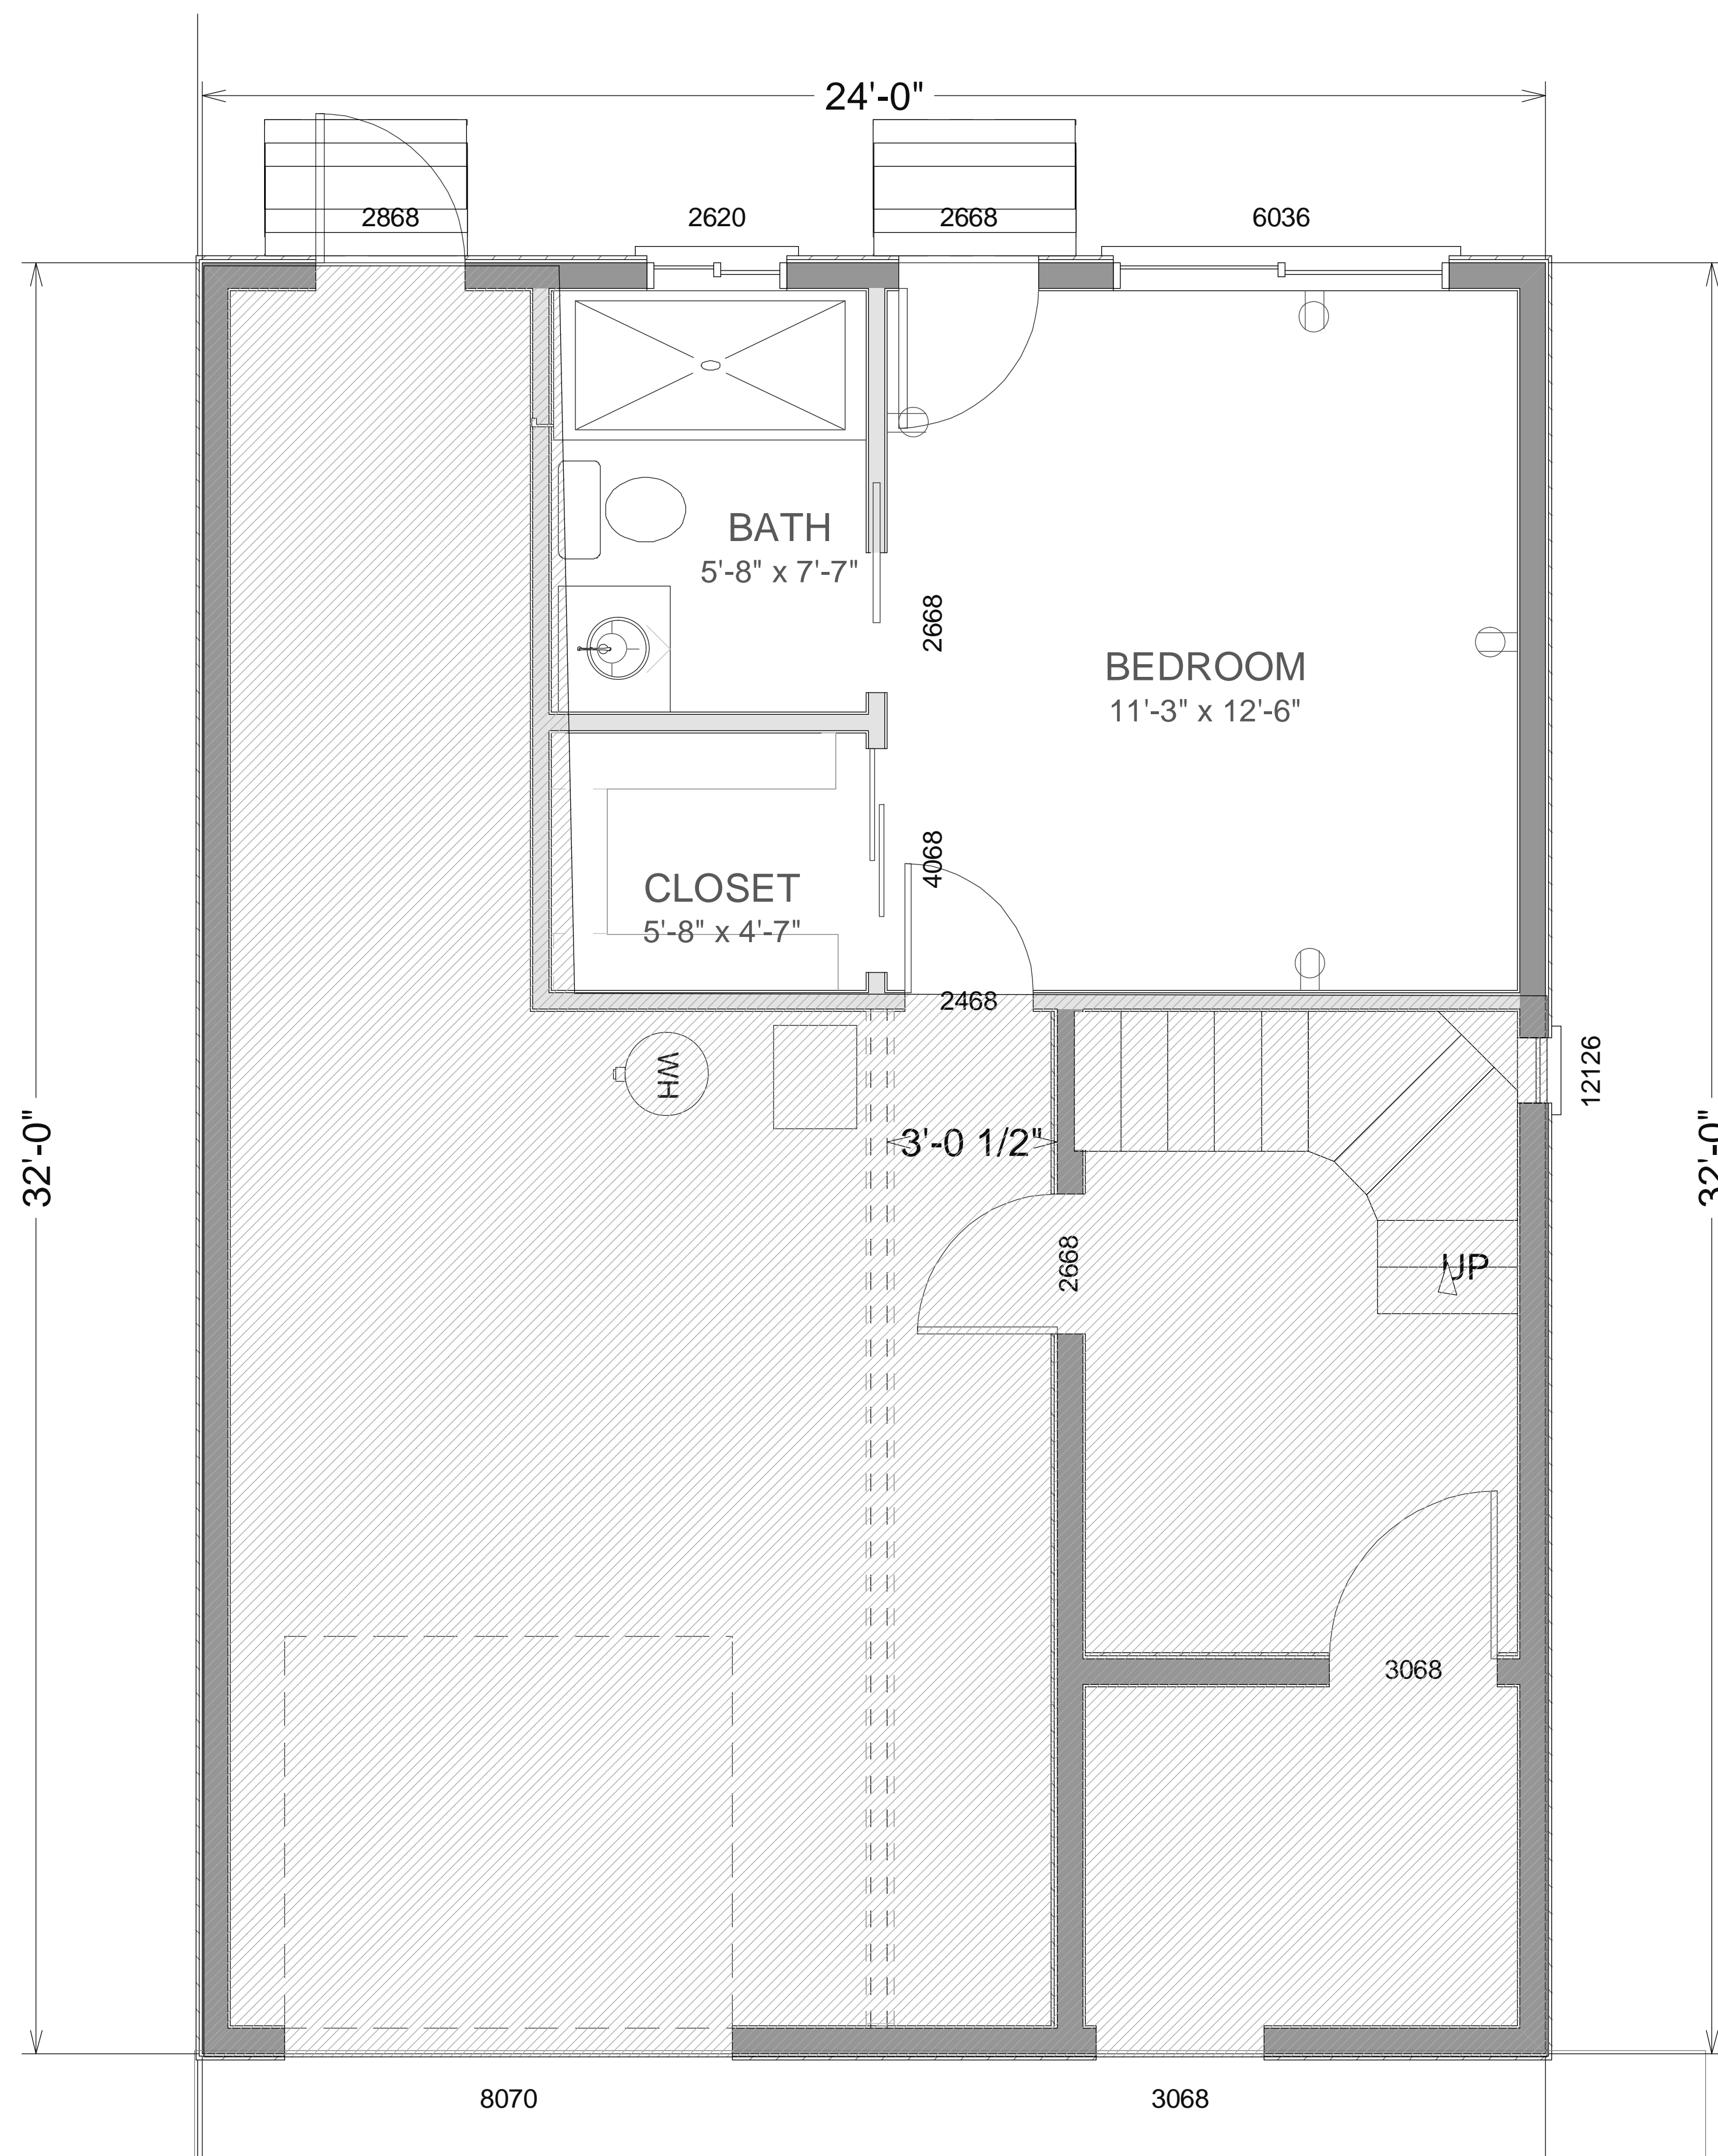

COPYRIGHT 2006 NEW HOME CONSTRUCTION, INC. May not be used for any purpose whatsoever without the express permission of the author of design.

REVISED  
MAY 7, 2007

1601 47th Ave, SF

A - 1

AS-IS  
Scale: 1/4" = 1'

REVISED  
MAY 7, 2007

1601 47th Ave, SF

DOWNSTAIRS ADDITION OF BEDROOM, BATHROOM AND CLOSET  
Scale 1/2" = 1'

1 Gate Six Rd  
Bldg A Suite D  
Sausalito, CA 94965  
Ph 415-331-3300  
Fax 415-331-6800

A - 3

- SHOWER PAN TO SPAN BACK WALL
- KEEP TOILET
- CERAMIC TO 40"
- CERAMIC STEP-IN SHOWER
- SHOWER PAN
- NEW PEDESTAL SINK
- NEW FIXTURES
- PLUMBING / ELECT

UPSTAIRS BATHROOM REMODEL  
Scale 1/4" = 1'