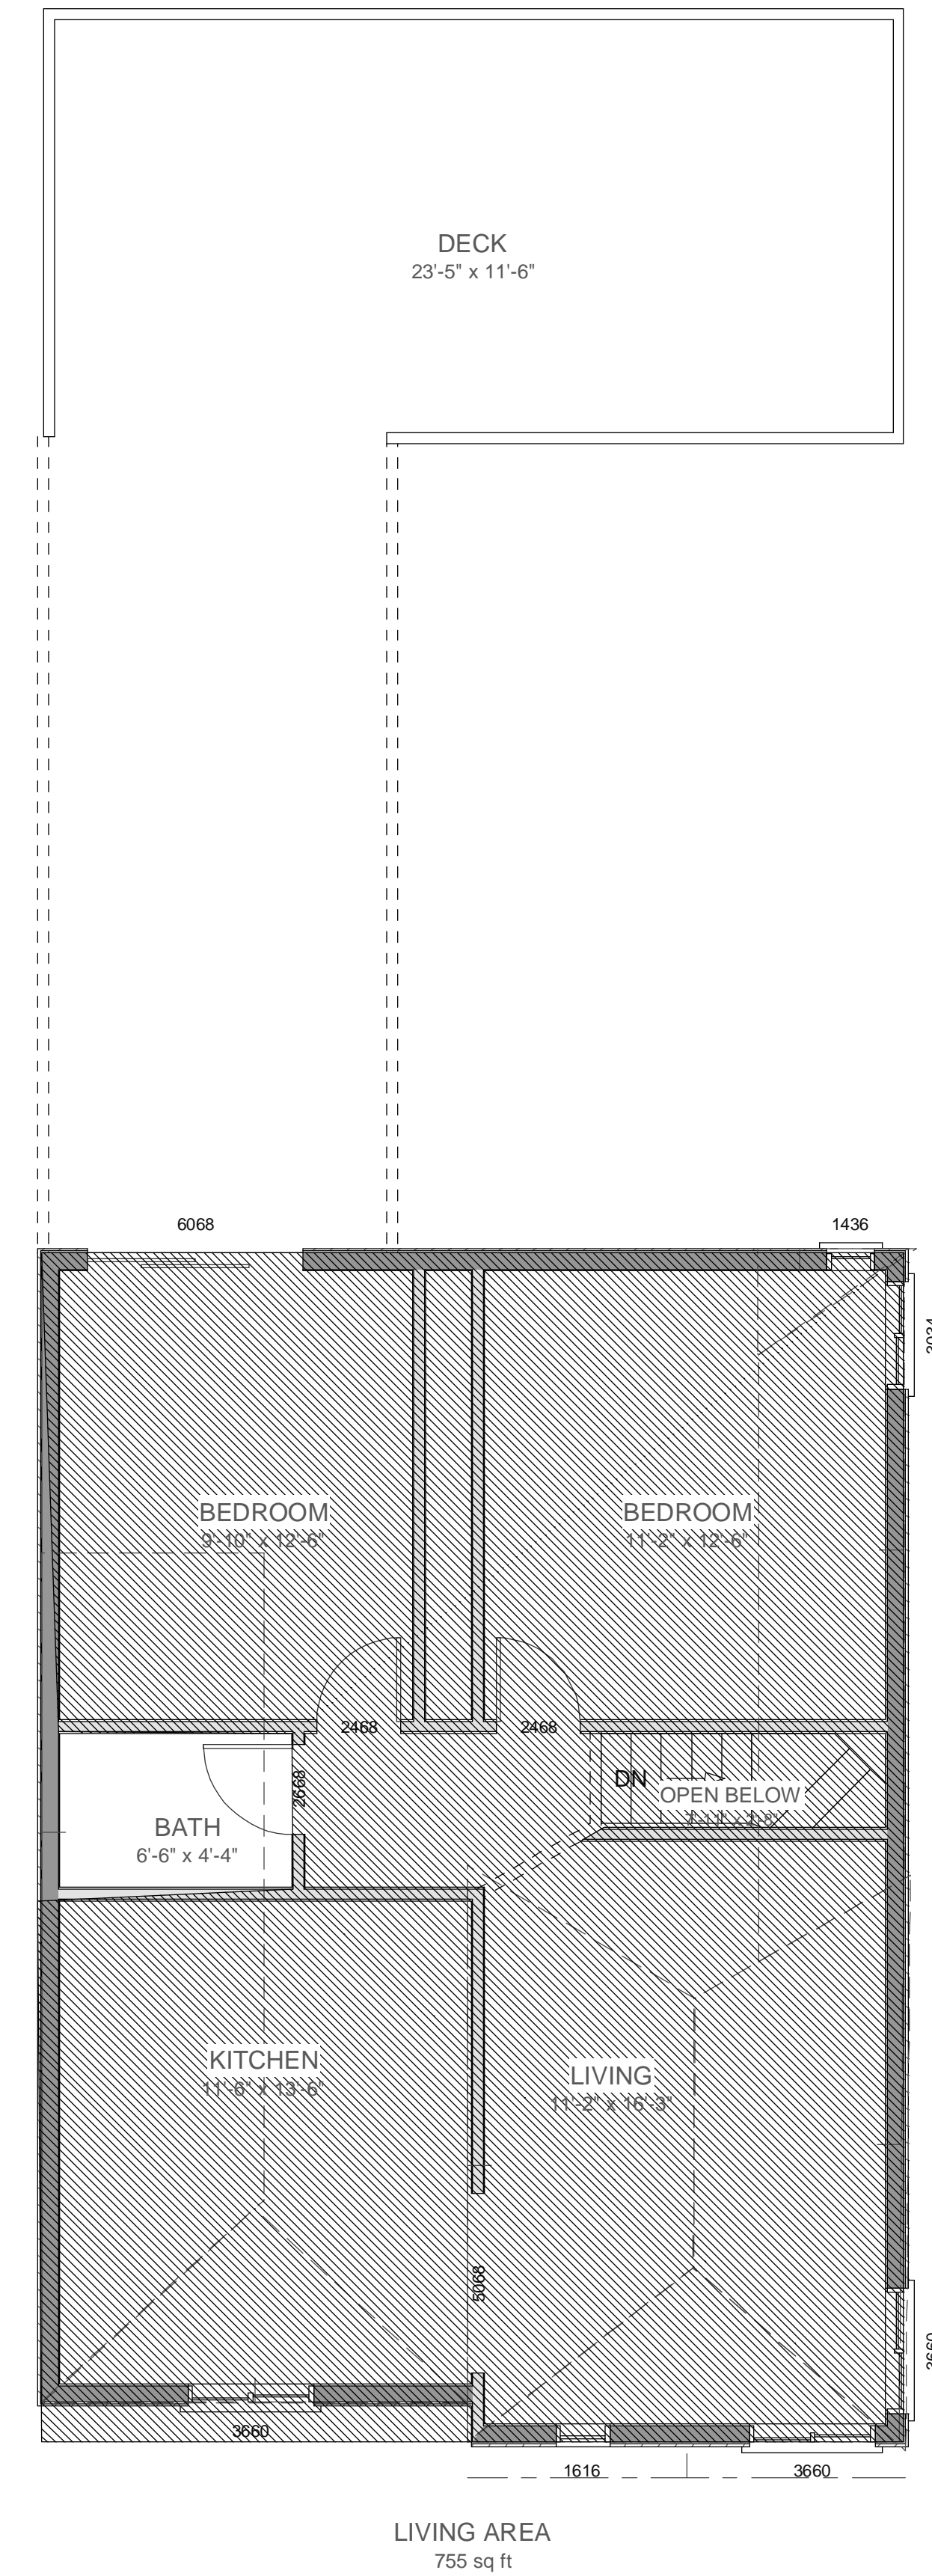

COPYRIGHT 2006 NEW HOME CONSTRUCTION, INC. May not be used for any purpose whatsoever without the express permission of the author of design.

REVISED  
MAY 7, 2007

1601 47th Ave, SF

A - 1

AS-IS  
Scale: 1/4" = 1'

REVISED  
MAY 7, 2007

1601 47th Ave, SF

DOWNSTAIRS ADDITION OF BEDROOM, BATHROOM AND CLOSET  
Scale 1/2" = 1'

1 Gate Six Rd  
Bldg A Suite D  
Sausalito, CA 94965  
Ph 415-331-3300  
Fax 415-331-6800

A - 3

- SHOWER PAN TO SPAN BACK WALL
- KEEP TOILET
- CERAMIC TO 40"
- CERAMIC STEP-IN SHOWER
- SHOWER PAN
- NEW PEDESTAL SINK
- NEW FIXTURES
- PLUMBING / ELECT

UPSTAIRS BATHROOM REMODEL  
Scale 1/4" = 1'