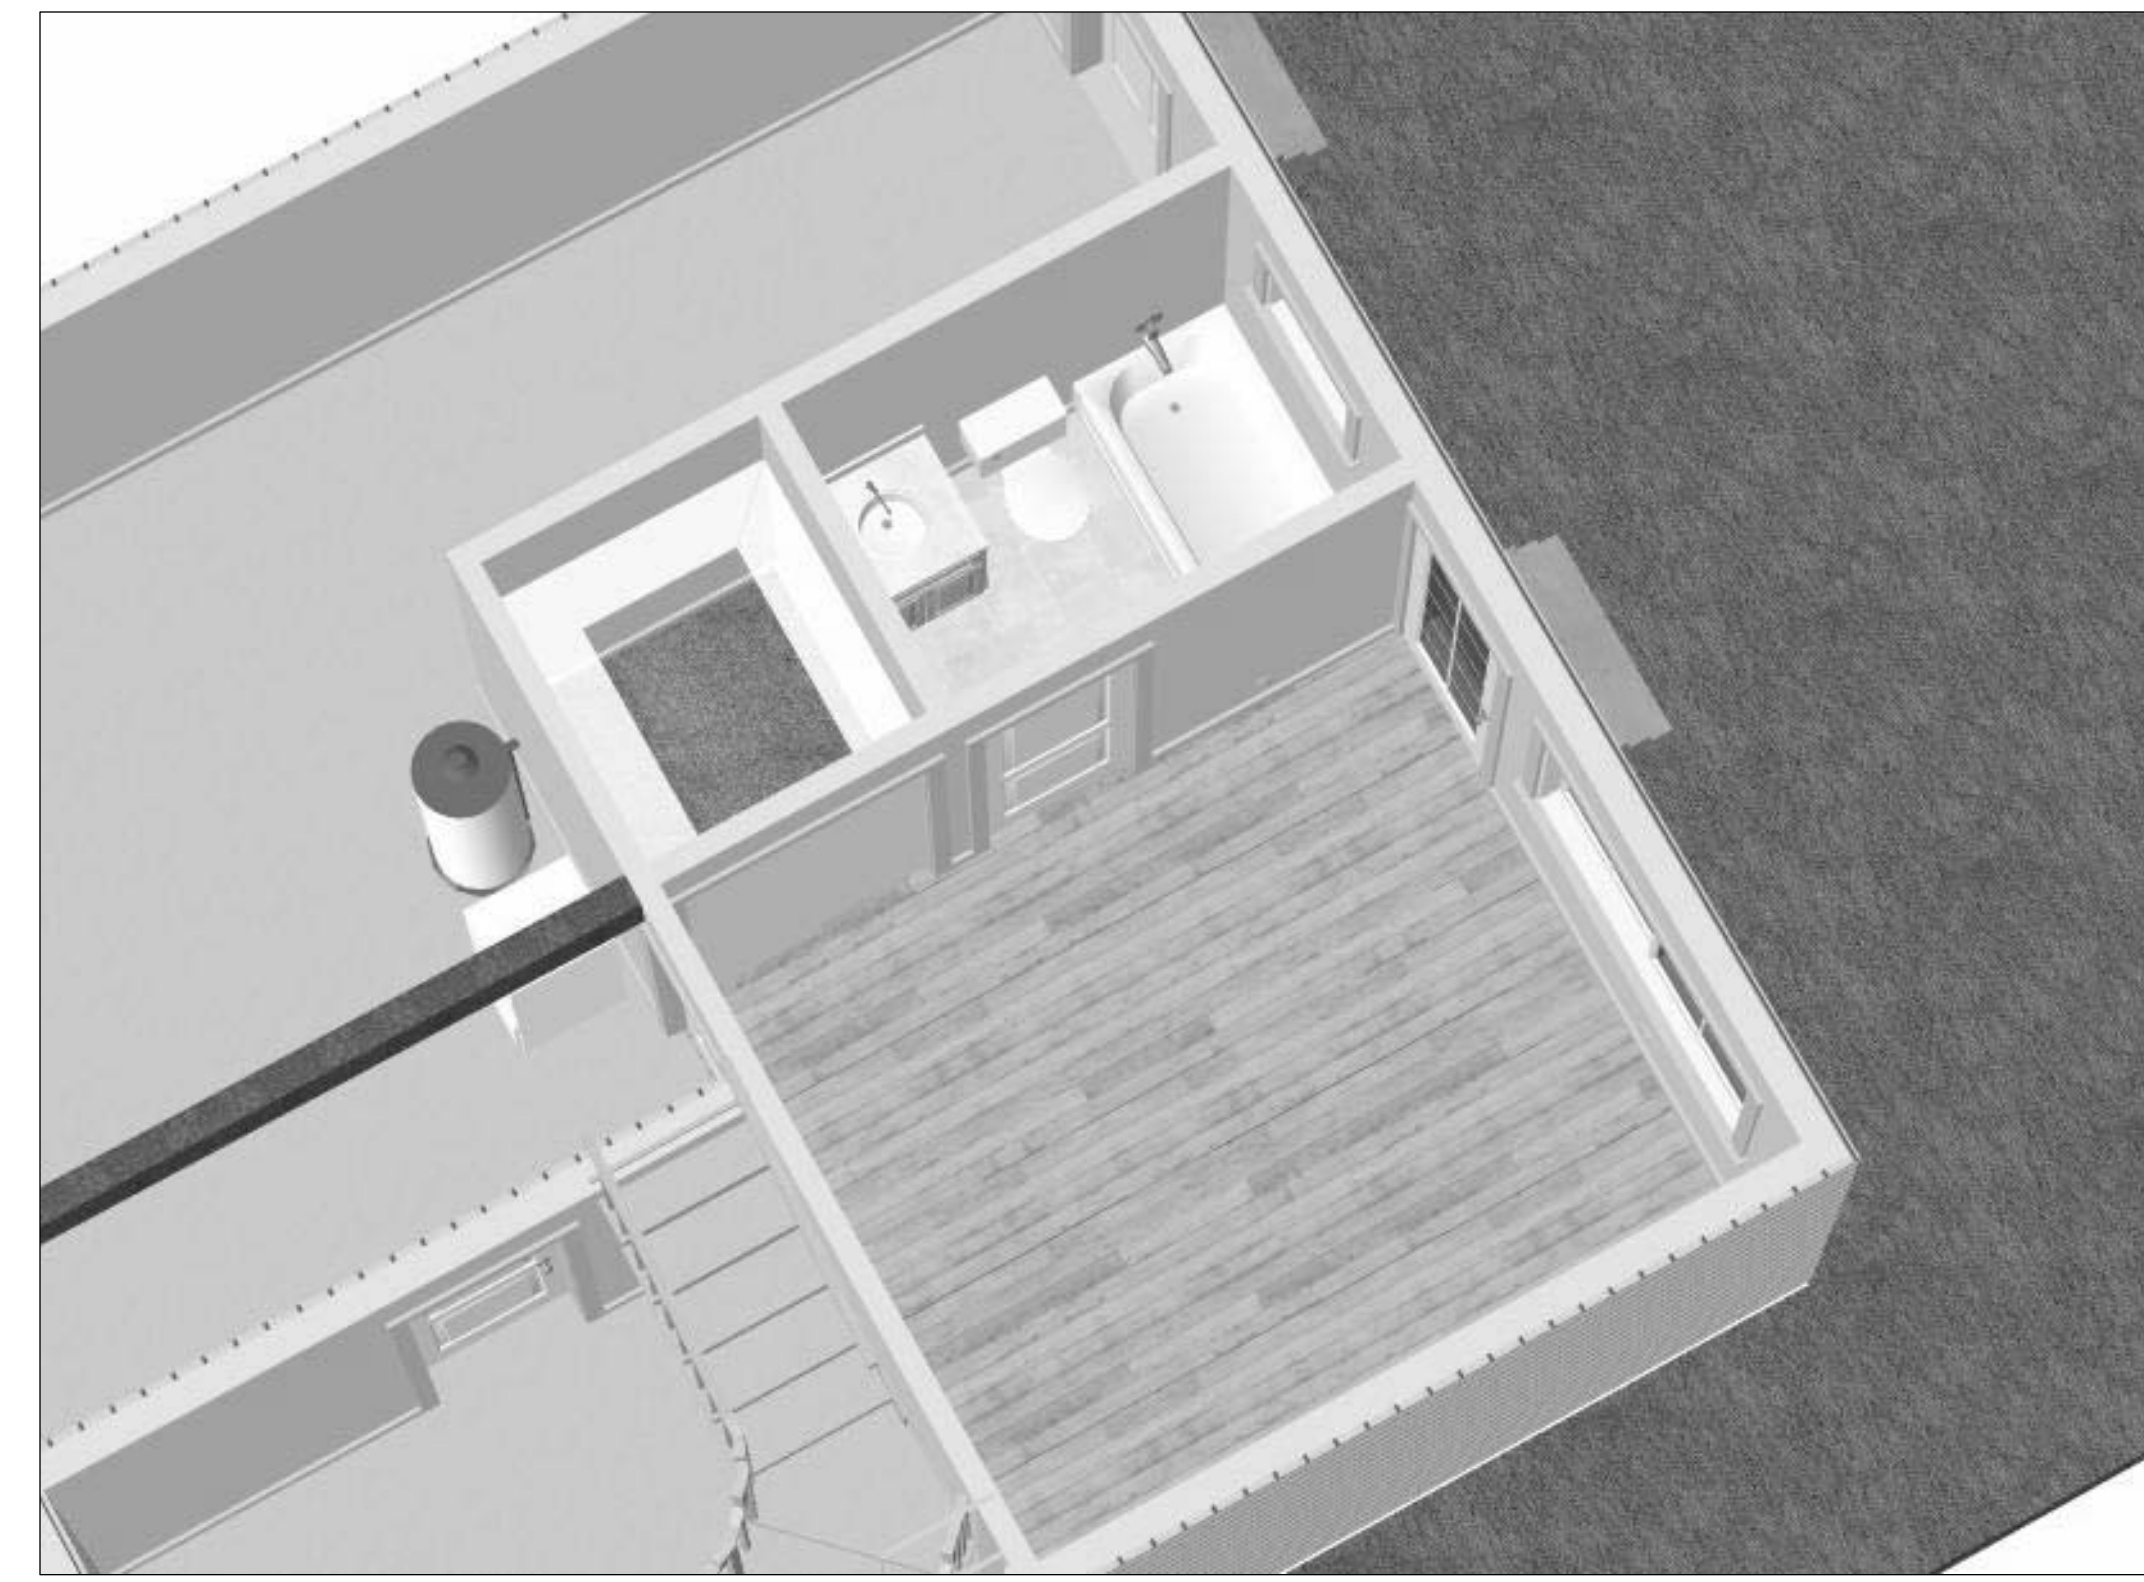

COPYRIGHT 2006 NEW HOME CONSTRUCTION, INC. May not be used for any purpose whatsoever without the express permission of the author of design.

REVISED  
MAY 7, 2007

1601 47th Ave, SF

A - 1

AS-IS  
Scale: 1/4" = 1'

REVISED  
MAY 7, 2007

1601 47th Ave, SF

1 Gate Six Rd  
Bldg A Suite D  
Sausalito, CA 94965  
Ph 415-331-3300  
Fax 415-331-6800

DOWNSTAIRS ADDITION OF BEDROOM, BATHROOM AND CLOSET  
Scale 1/2" = 1'

A - 3

UPSTAIRS BATHROOM REMODEL  
Scale 1/4" = 1'